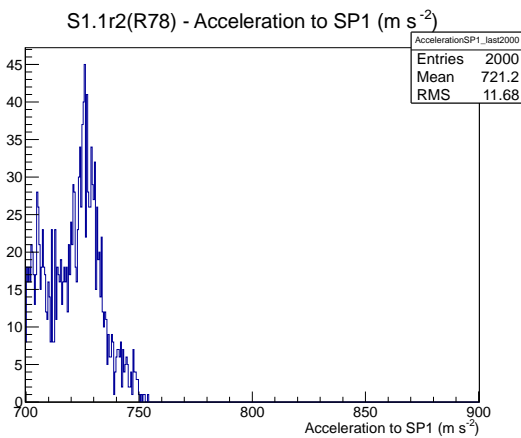

Target Performance Report - S1.1r2(R78)

Report Generated: November 19, 2012,

Last Actuation: 19/11/12 10:47:10

1 Operation Summary

	Last Shift	Total
Actuations:	12.3K	85.4 K
Quadrature Count errors:	1638	3761
Fiber ADC errors:	0	9
BPS errors (during actuation):	0	3
(R78) Gaps > 3s & < 10s:	22846	42316
(R78) Gaps > 10s:	1688	3490
(R78) SP2 Corrections:	301	967
(R78) Capture Over/Under shoots:	816/650	7663/8313

2 Mechanical Performance

Starting position for the last 2000 actuations.

Starting position width over time.

Acceleration for the last 2000 actuations.

Acceleration over time. Normalised to a temperature 45C using the temperature data collected by the system.