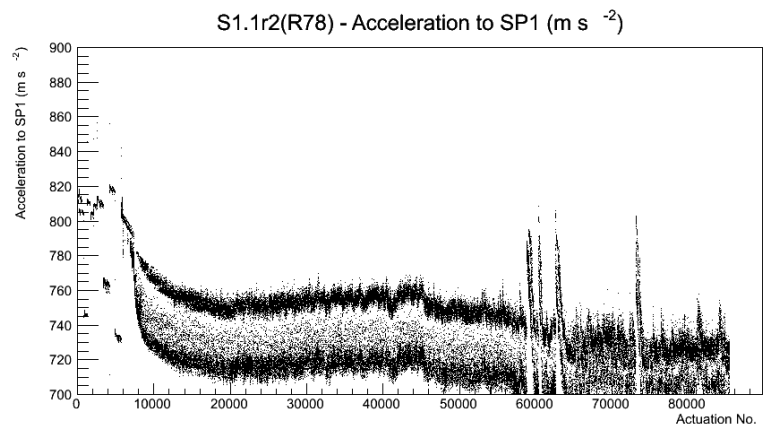

Target Performance Report - S1.1r2(R78)

Report Generated: November 19, 2012,

Last Actuation: 19/11/12 10:47:10

1 Operation Summary

	Last Shift	Total
Actuations:	12.3K	85.4 K
Quadrature Count errors:	1638	3761
Fiber ADC errors:	0	9
BPS errors (during actuation):	0	3
(R78) Gaps > 3s & < 10s:	22846	42316
(R78) Gaps > 10s:	1688	3490
(R78) SP2 Corrections:	301	967
(R78) Capture Over/Under shoots:	816/650	7663/8313

2 Mechanical Performance

Starting position for the last 2000 actuations.

Starting position width over time.

Acceleration for the last 2000 actuations.

Acceleration over time. Normalised to a temperature 45C using the temperature data collected by the system.

3 Optical Performance

4 BPS Check