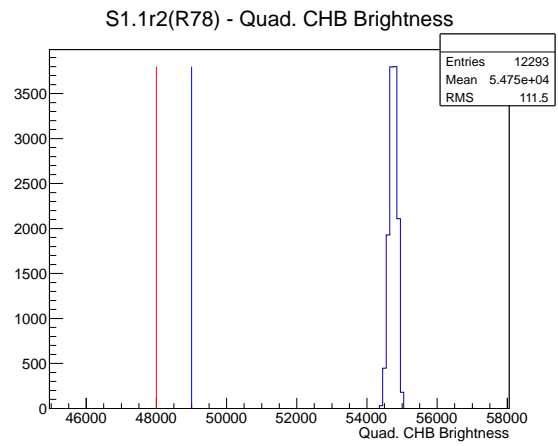

Target Performance Report - S1.1r2(R78)

Report Generated: November 19, 2012,

Last Actuation: 19/11/12 10:47:10

1 Operation Summary

	Last Shift	Total
Actuations:	12.3K	85.4 K
Quadrature Count errors:	1638	3761
Fiber ADC errors:	0	9
BPS errors (during actuation):	0	3
(R78) Gaps > 3s & < 10s:	22846	42316
(R78) Gaps > 10s:	1688	3490
(R78) SP2 Corrections:	301	967
(R78) Capture Over/Under shoots:	816/650	7663/8313

2 Mechanical Performance

Starting position for the last 2000 actuations.

Starting position width over time.

Acceleration for the last 2000 actuations.

Acceleration over time. Normalised to a temperature 45C using the temperature data collected by the system.

3 Optical Performance

4 BPS Check