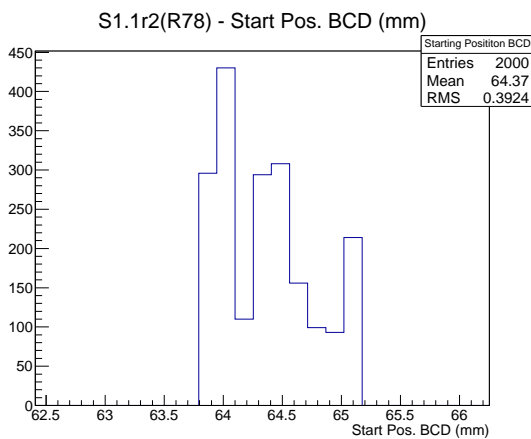

Target Performance Report - S1.1r2(R78)

Report Generated: November 19, 2012,

Last Actuation: 19/11/12 10:47:10

1 Operation Summary

	Last Shift	Total
Actuations:	12.3K	85.4 K
Quadrature Count errors:	1638	3761
Fiber ADC errors:	0	9
BPS errors (during actuation):	0	3
(R78) Gaps > 3s & < 10s:	22846	42316
(R78) Gaps > 10s:	1688	3490
(R78) SP2 Corrections:	301	967
(R78) Capture Over/Under shoots:	816/650	7663/8313

2 Mechanical Performance

Starting position for the last 2000 actuations.

Starting position width over time.

Acceleration for the last 2000 actuations.

Acceleration over time. Normalised to a temperature 45C using the temperature data collected by the system.

3 Optical Performance

4 BPS Check