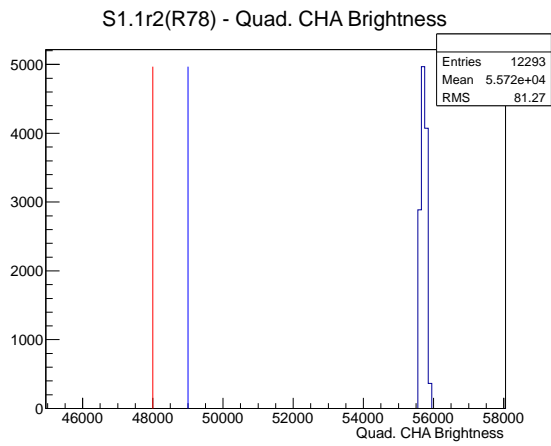

Target Performance Report - S1.1r2(R78)

Report Generated: November 19, 2012,

Last Actuation: 19/11/12 10:47:10

1 Operation Summary

	Last Shift	Total
Actuations:	12.3K	85.4 K
Quadrature Count errors:	1638	3761
Fiber ADC errors:	0	9
BPS errors (during actuation):	0	3
(R78) Gaps > 3s & < 10s:	22846	42316
(R78) Gaps > 10s:	1688	3490
(R78) SP2 Corrections:	301	967
(R78) Capture Over/Under shoots:	816/650	7663/8313

2 Mechanical Performance

Starting position for the last 2000 actuations.

Starting position width over time.

Acceleration for the last 2000 actuations.

Acceleration over time. Normalised to a temperature 45C using the temperature data collected by the system.

3 Optical Performance

4 BPS Check