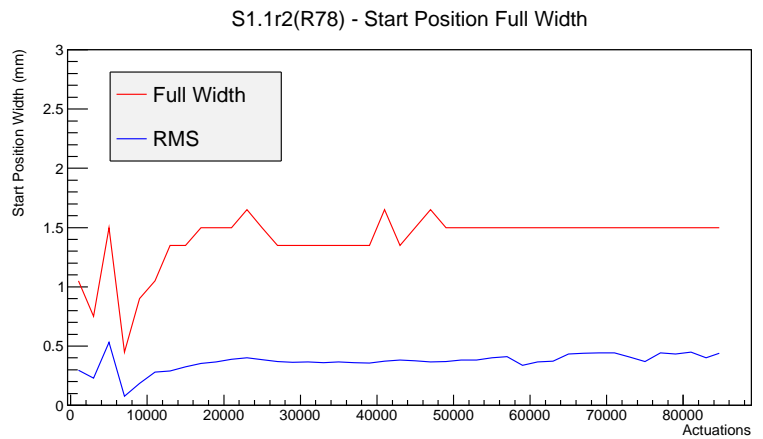

Target Performance Report - S1.1r2(R78)

Report Generated: November 19, 2012,

Last Actuation: 19/11/12 10:47:10

1 Operation Summary

	Last Shift	Total
Actuations:	12.3K	85.4 K
Quadrature Count errors:	1638	3761
Fiber ADC errors:	0	9
BPS errors (during actuation):	0	3
(R78) Gaps > 3s & < 10s:	22846	42316
(R78) Gaps > 10s:	1688	3490
(R78) SP2 Corrections:	301	967
(R78) Capture Over/Under shoots:	816/650	7663/8313

2 Mechanical Performance

Starting position for the last 2000 actuations.

Starting position width over time.

Acceleration for the last 2000 actuations.

Acceleration over time. Normalised to a temperature 45C using the temperature data collected by the system.