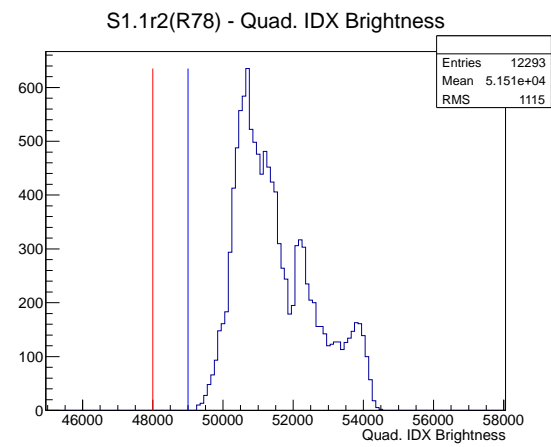

Target Performance Report - S1.1r2(R78)

Report Generated: November 19, 2012,

Last Actuation: 19/11/12 10:47:10

1 Operation Summary

	Last Shift	Total
Actuations:	12.3K	85.4 K
Quadrature Count errors:	1638	3761
Fiber ADC errors:	0	9
BPS errors (during actuation):	0	3
(R78) Gaps > 3s & < 10s:	22846	42316
(R78) Gaps > 10s:	1688	3490
(R78) SP2 Corrections:	301	967
(R78) Capture Over/Under shoots:	816/650	7663/8313

2 Mechanical Performance

Starting position for the last 2000 actuations.

Starting position width over time.

Acceleration for the last 2000 actuations.

Acceleration over time. Normalised to a temperature 45C using the temperature data collected by the system.

3 Optical Performance

4 BPS Check