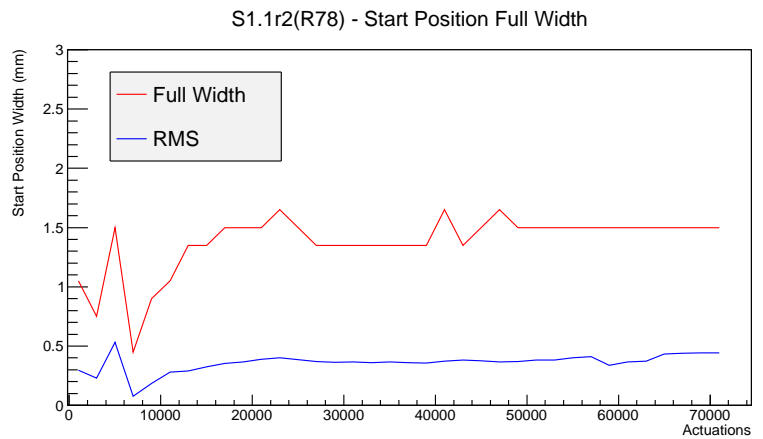

Target Performance Report - S1.1r2(R78)

Report Generated: November 19, 2012,

Last Actuation: 18/11/12 12:04:25

1 Operation Summary

	Last Shift	Total
Actuations:	0.0K	73.1 K
Quadrature Count errors:	1	2124
Fiber ADC errors:	0	9
BPS errors (during actuation):	0	3
(R78) Gaps > 3s & < 10s:	0	19468
(R78) Gaps > 10s:	0	1802
(R78) SP2 Corrections:	0	666
(R78) Capture Over/Under shoots:	0/0	6846/6846

2 Mechanical Performance

Starting position for the last 2000 actuations.

Starting position width over time.

Acceleration for the last 2000 actuations.

Acceleration over time. Normalised to a temperature 45C using the temperature data collected by the system.