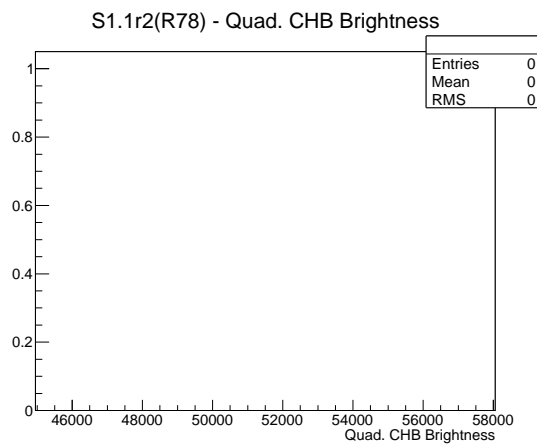

Target Performance Report - S1.1r2(R78)

Report Generated: November 19, 2012,

Last Actuation: 18/11/12 12:04:25

1 Operation Summary

	Last Shift	Total
Actuations:	0.0K	73.1 K
Quadrature Count errors:	1	2124
Fiber ADC errors:	0	9
BPS errors (during actuation):	0	3
(R78) Gaps > 3s & < 10s:	0	19468
(R78) Gaps > 10s:	0	1802
(R78) SP2 Corrections:	0	666
(R78) Capture Over/Under shoots:	0/0	6846/6846

2 Mechanical Performance

Starting position for the last 2000 actuations.

Starting position width over time.

Acceleration for the last 2000 actuations.

Acceleration over time. Normalised to a temperature 45C using the temperature data collected by the system.

3 Optical Performance

4 BPS Check