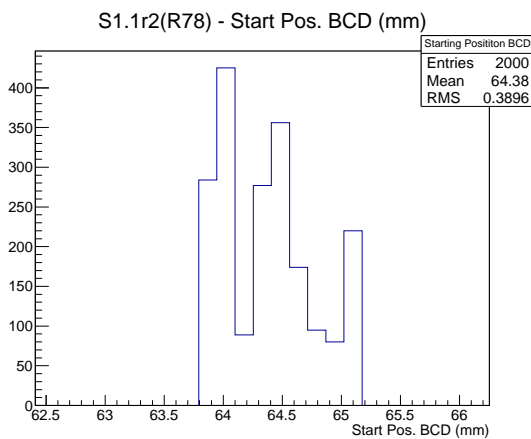

Target Performance Report - S1.1r2(R78)

Report Generated: November 19, 2012,

Last Actuation: 18/11/12 12:04:25

1 Operation Summary

	Last Shift	Total
Actuations:	0.0K	73.1 K
Quadrature Count errors:	1	2124
Fiber ADC errors:	0	9
BPS errors (during actuation):	0	3
(R78) Gaps > 3s & < 10s:	0	19468
(R78) Gaps > 10s:	0	1802
(R78) SP2 Corrections:	0	666
(R78) Capture Over/Under shoots:	0/0	6846/6846

2 Mechanical Performance

Starting position for the last 2000 actuations.

Starting position width over time.

Acceleration for the last 2000 actuations.

Acceleration over time. Normalised to a temperature 45C using the temperature data collected by the system.

3 Optical Performance

4 BPS Check