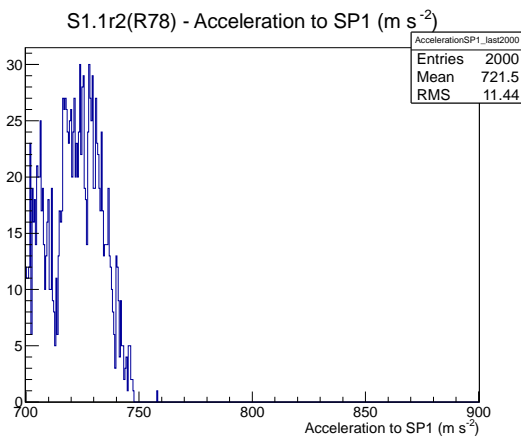

Target Performance Report - S1.1r2(R78)

Report Generated: November 19, 2012,

Last Actuation: 18/11/12 12:04:25

1 Operation Summary

	Last Shift	Total
Actuations:	0.0K	73.1 K
Quadrature Count errors:	1	2124
Fiber ADC errors:	0	9
BPS errors (during actuation):	0	3
(R78) Gaps > 3s & < 10s:	0	19468
(R78) Gaps > 10s:	0	1802
(R78) SP2 Corrections:	0	666
(R78) Capture Over/Under shoots:	0/0	6846/6846

2 Mechanical Performance

Starting position for the last 2000 actuations.

Starting position width over time.

Acceleration for the last 2000 actuations.

Acceleration over time. Normalised to a temperature 45C using the temperature data collected by the system.