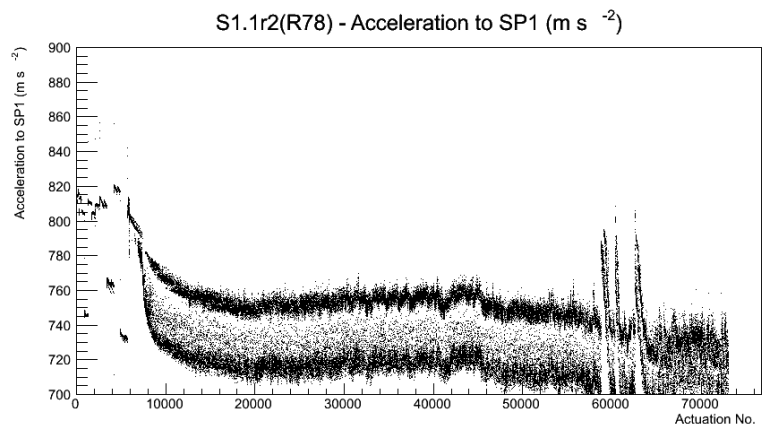

Target Performance Report - S1.1r2(R78)

Report Generated: November 19, 2012,

Last Actuation: 18/11/12 12:04:25

1 Operation Summary

	Last Shift	Total
Actuations:	0.0K	73.1 K
Quadrature Count errors:	1	2124
Fiber ADC errors:	0	9
BPS errors (during actuation):	0	3
(R78) Gaps > 3s & < 10s:	0	19468
(R78) Gaps > 10s:	0	1802
(R78) SP2 Corrections:	0	666
(R78) Capture Over/Under shoots:	0/0	6846/6846

2 Mechanical Performance

Starting position for the last 2000 actuations.

Starting position width over time.

Acceleration for the last 2000 actuations.

Acceleration over time. Normalised to a temperature 45C using the temperature data collected by the system.

3 Optical Performance

4 BPS Check