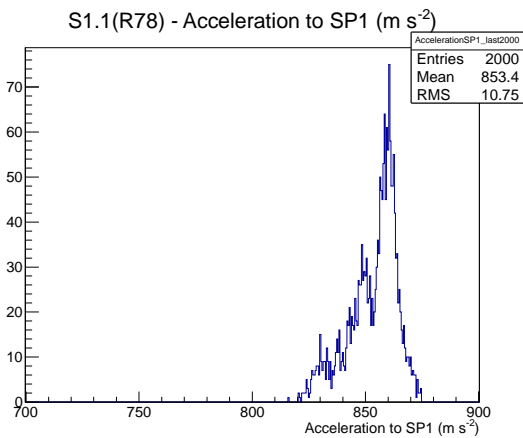

Target Performance Report - S1.1(R78)

Report Generated: November 6, 2012,

Last Actuation: 06/11/12 11:05:34

1 Operation Summary

	Last Shift	Total
Actuations:	59.9K	1478.1 K
Quadrature Count errors:	0	71
Fiber ADC errors:	0	3
BPS errors (during actuation):	0	1
(R78) Gaps > 3s & < 10s:	348	21634
(R78) Gaps > 10s:	76	4868
(R78) SP2 Corrections:	273	14453
(R78) Capture Over/Under shoots:	7600/392	167520/167912

2 Mechanical Performance

Starting position for the last 2000 actuations.

Starting position width over time.

Acceleration for the last 2000 actuations.

Acceleration over time. Normalised to a temperature 45C using the temperature data collected by the system.