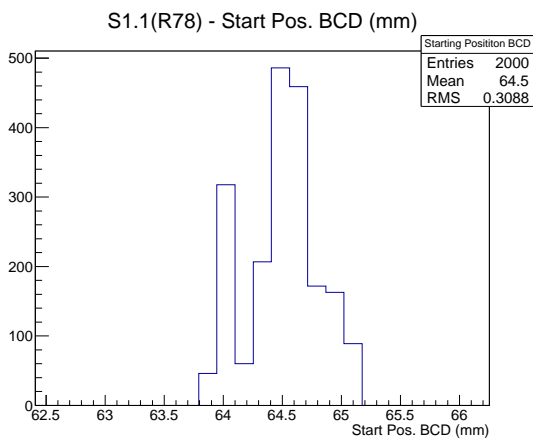

Target Performance Report - S1.1(R78)

Report Generated: November 6, 2012,

Last Actuation: 06/11/12 11:05:34

1 Operation Summary

	Last Shift	Total
Actuations:	59.9K	1478.1 K
Quadrature Count errors:	0	71
Fiber ADC errors:	0	3
BPS errors (during actuation):	0	1
(R78) Gaps > 3s & < 10s:	348	21634
(R78) Gaps > 10s:	76	4868
(R78) SP2 Corrections:	273	14453
(R78) Capture Over/Under shoots:	7600/392	167520/167912

2 Mechanical Performance

Starting position for the last 2000 actuations.

Starting position width over time.

Acceleration for the last 2000 actuations.

Acceleration over time. Normalised to a temperature 45C using the temperature data collected by the system.

3 Optical Performance

4 BPS Check