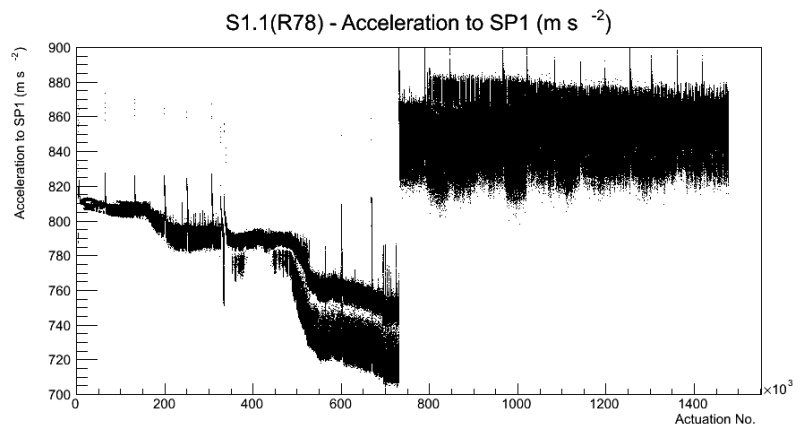

Target Performance Report - S1.1(R78)

Report Generated: November 6, 2012,

Last Actuation: 06/11/12 11:05:34

1 Operation Summary

	Last Shift	Total
Actuations:	59.9K	1478.1 K
Quadrature Count errors:	0	71
Fiber ADC errors:	0	3
BPS errors (during actuation):	0	1
(R78) Gaps > 3s & < 10s:	348	21634
(R78) Gaps > 10s:	76	4868
(R78) SP2 Corrections:	273	14453
(R78) Capture Over/Under shoots:	7600/392	167520/167912

2 Mechanical Performance

Starting position for the last 2000 actuations.

Starting position width over time.

Acceleration for the last 2000 actuations.

Acceleration over time. Normalised to a temperature 45C using the temperature data collected by the system.

3 Optical Performance

4 BPS Check