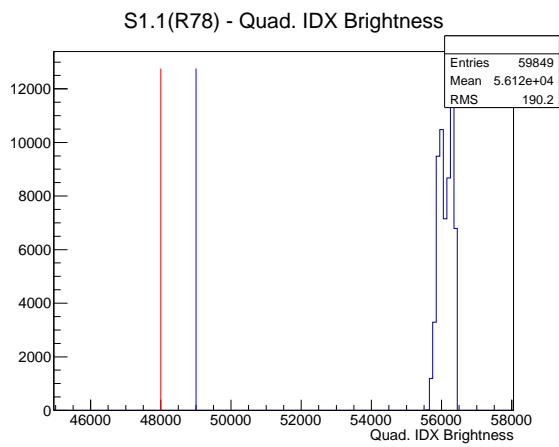

Target Performance Report - S1.1(R78)

Report Generated: November 6, 2012,

Last Actuation: 06/11/12 11:05:34

1 Operation Summary

	Last Shift	Total
Actuations:	59.9K	1478.1 K
Quadrature Count errors:	0	71
Fiber ADC errors:	0	3
BPS errors (during actuation):	0	1
(R78) Gaps > 3s & < 10s:	348	21634
(R78) Gaps > 10s:	76	4868
(R78) SP2 Corrections:	273	14453
(R78) Capture Over/Under shoots:	7600/392	167520/167912

2 Mechanical Performance

Starting position for the last 2000 actuations.

Starting position width over time.

Acceleration for the last 2000 actuations.

Acceleration over time. Normalised to a temperature 45C using the temperature data collected by the system.

3 Optical Performance

4 BPS Check