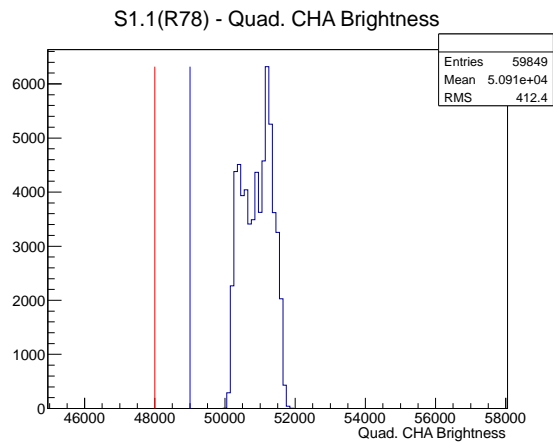

Target Performance Report - S1.1(R78)

Report Generated: November 6, 2012,

Last Actuation: 06/11/12 11:05:34

1 Operation Summary

	Last Shift	Total
Actuations:	59.9K	1478.1 K
Quadrature Count errors:	0	71
Fiber ADC errors:	0	3
BPS errors (during actuation):	0	1
(R78) Gaps > 3s & < 10s:	348	21634
(R78) Gaps > 10s:	76	4868
(R78) SP2 Corrections:	273	14453
(R78) Capture Over/Under shoots:	7600/392	167520/167912

2 Mechanical Performance

Starting position for the last 2000 actuations.

Starting position width over time.

Acceleration for the last 2000 actuations.

Acceleration over time. Normalised to a temperature 45C using the temperature data collected by the system.

3 Optical Performance

4 BPS Check