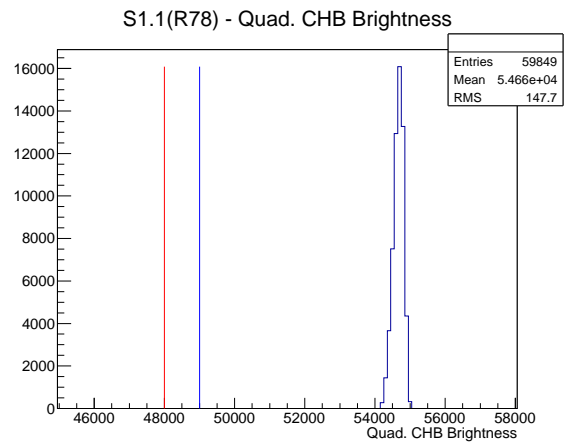

Target Performance Report - S1.1(R78)

Report Generated: November 6, 2012,

Last Actuation: 06/11/12 11:05:34

1 Operation Summary

	Last Shift	Total
Actuations:	59.9K	1478.1 K
Quadrature Count errors:	0	71
Fiber ADC errors:	0	3
BPS errors (during actuation):	0	1
(R78) Gaps > 3s & < 10s:	348	21634
(R78) Gaps > 10s:	76	4868
(R78) SP2 Corrections:	273	14453
(R78) Capture Over/Under shoots:	7600/392	167520/167912

2 Mechanical Performance

Starting position for the last 2000 actuations.

Starting position width over time.

Acceleration for the last 2000 actuations.

Acceleration over time. Normalised to a temperature 45C using the temperature data collected by the system.

3 Optical Performance

4 BPS Check