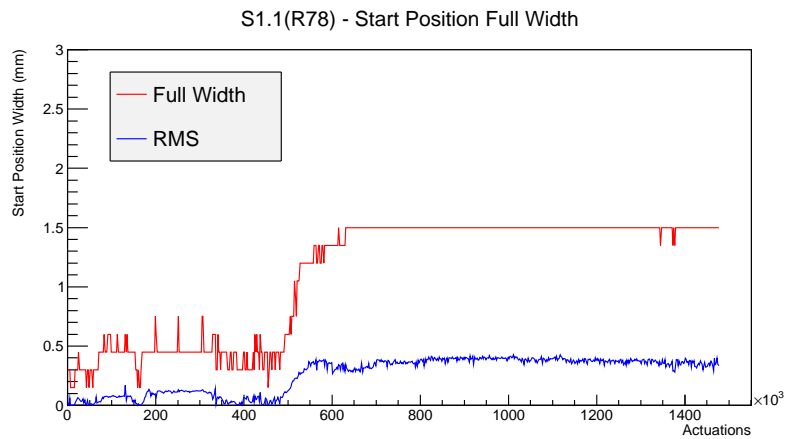

Target Performance Report - S1.1(R78)

Report Generated: November 6, 2012,

Last Actuation: 06/11/12 11:05:34

1 Operation Summary

	Last Shift	Total
Actuations:	59.9K	1478.1 K
Quadrature Count errors:	0	71
Fiber ADC errors:	0	3
BPS errors (during actuation):	0	1
(R78) Gaps > 3s & < 10s:	348	21634
(R78) Gaps > 10s:	76	4868
(R78) SP2 Corrections:	273	14453
(R78) Capture Over/Under shoots:	7600/392	167520/167912

2 Mechanical Performance

Starting position for the last 2000 actuations.

Starting position width over time.

Acceleration for the last 2000 actuations.

Acceleration over time. Normalised to a temperature 45C using the temperature data collected by the system.