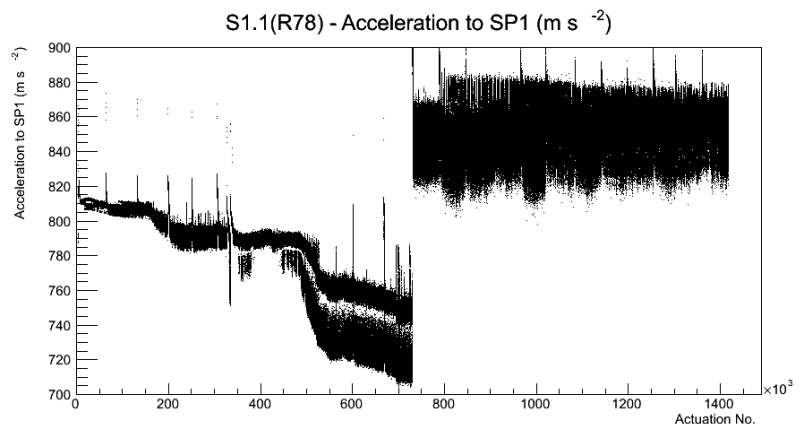

Target Performance Report - S1.1(R78)

Report Generated: November 5, 2012,

Last Actuation: 05/11/12 11:12:14

1 Operation Summary

	Last Shift	Total
Actuations:	57.8K	1418.3 K
Quadrature Count errors:	0	71
Fiber ADC errors:	0	3
BPS errors (during actuation):	0	1
(R78) Gaps > 3s & < 10s:	348	21286
(R78) Gaps > 10s:	44	4790
(R78) SP2 Corrections:	264	14179
(R78) Capture Over/Under shoots:	7671/379	159538/159917

2 Mechanical Performance

Starting position for the last 2000 actuations.

Starting position width over time.

Acceleration for the last 2000 actuations.

Acceleration over time. Normalised to a temperature 45C using the temperature data collected by the system.

3 Optical Performance

4 BPS Check