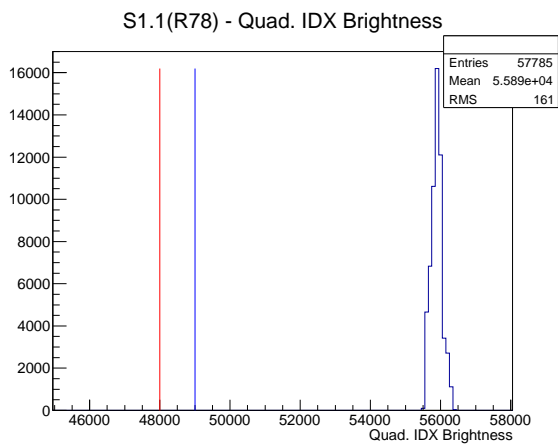

Target Performance Report - S1.1(R78)

Report Generated: November 5, 2012,

Last Actuation: 05/11/12 11:12:14

1 Operation Summary

	Last Shift	Total
Actuations:	57.8K	1418.3 K
Quadrature Count errors:	0	71
Fiber ADC errors:	0	3
BPS errors (during actuation):	0	1
(R78) Gaps > 3s & < 10s:	348	21286
(R78) Gaps > 10s:	44	4790
(R78) SP2 Corrections:	264	14179
(R78) Capture Over/Under shoots:	7671/379	159538/159917

2 Mechanical Performance

Starting position for the last 2000 actuations.

Starting position width over time.

Acceleration for the last 2000 actuations.

Acceleration over time. Normalised to a temperature 45C using the temperature data collected by the system.

3 Optical Performance

4 BPS Check