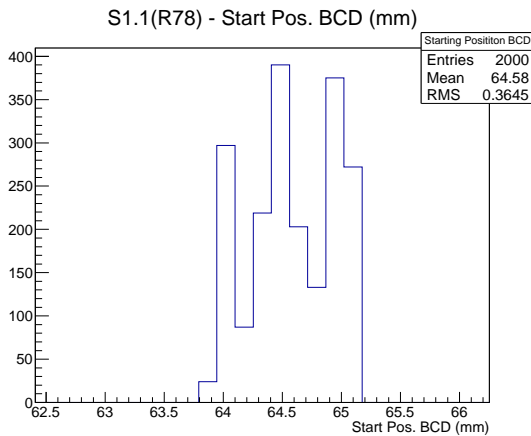

Target Performance Report - S1.1(R78)

Report Generated: November 5, 2012,

Last Actuation: 05/11/12 11:12:14

1 Operation Summary

	Last Shift	Total
Actuations:	57.8K	1418.3 K
Quadrature Count errors:	0	71
Fiber ADC errors:	0	3
BPS errors (during actuation):	0	1
(R78) Gaps > 3s & < 10s:	348	21286
(R78) Gaps > 10s:	44	4790
(R78) SP2 Corrections:	264	14179
(R78) Capture Over/Under shoots:	7671/379	159538/159917

2 Mechanical Performance

Starting position for the last 2000 actuations.

Starting position width over time.

Acceleration for the last 2000 actuations.

Acceleration over time. Normalised to a temperature 45C using the temperature data collected by the system.

3 Optical Performance

4 BPS Check