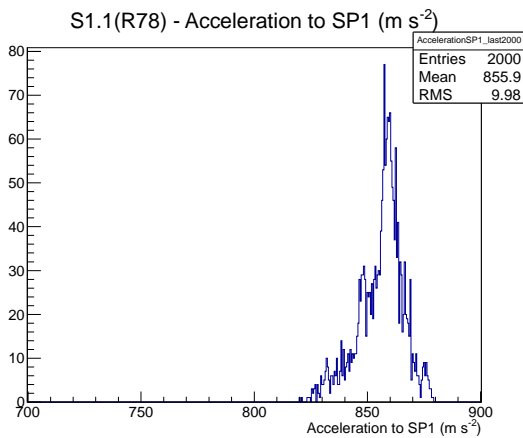

Target Performance Report - S1.1(R78)

Report Generated: November 5, 2012,

Last Actuation: 05/11/12 11:12:14

1 Operation Summary

	Last Shift	Total
Actuations:	57.8K	1418.3 K
Quadrature Count errors:	0	71
Fiber ADC errors:	0	3
BPS errors (during actuation):	0	1
(R78) Gaps > 3s & < 10s:	348	21286
(R78) Gaps > 10s:	44	4790
(R78) SP2 Corrections:	264	14179
(R78) Capture Over/Under shoots:	7671/379	159538/159917

2 Mechanical Performance

Starting position for the last 2000 actuations.

Starting position width over time.

Acceleration for the last 2000 actuations.

Acceleration over time. Normalised to a temperature 45C using the temperature data collected by the system.