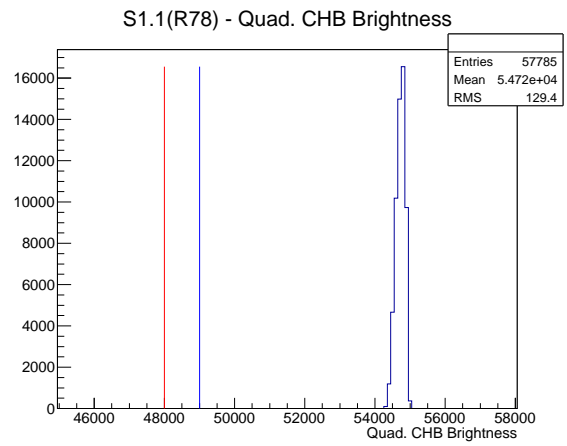

Target Performance Report - S1.1(R78)

Report Generated: November 5, 2012,

Last Actuation: 05/11/12 11:12:14

1 Operation Summary

	Last Shift	Total
Actuations:	57.8K	1418.3 K
Quadrature Count errors:	0	71
Fiber ADC errors:	0	3
BPS errors (during actuation):	0	1
(R78) Gaps > 3s & < 10s:	348	21286
(R78) Gaps > 10s:	44	4790
(R78) SP2 Corrections:	264	14179
(R78) Capture Over/Under shoots:	7671/379	159538/159917

2 Mechanical Performance

Starting position for the last 2000 actuations.

Starting position width over time.

Acceleration for the last 2000 actuations.

Acceleration over time. Normalised to a temperature 45C using the temperature data collected by the system.

3 Optical Performance

4 BPS Check