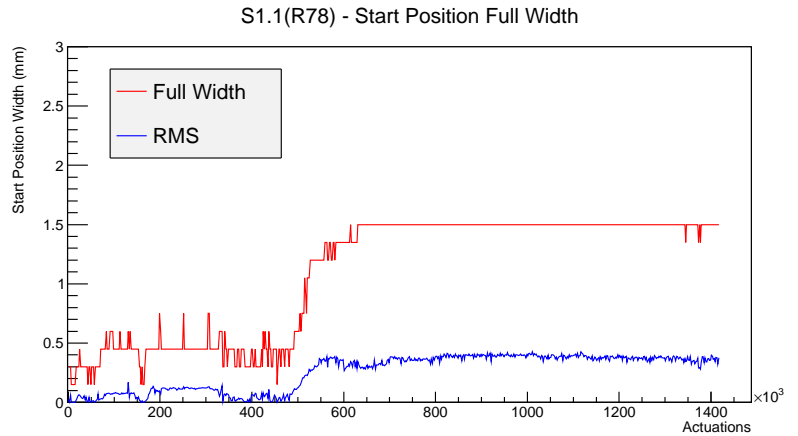

Target Performance Report - S1.1(R78)

Report Generated: November 5, 2012,

Last Actuation: 05/11/12 11:12:14

1 Operation Summary

	Last Shift	Total
Actuations:	57.8K	1418.3 K
Quadrature Count errors:	0	71
Fiber ADC errors:	0	3
BPS errors (during actuation):	0	1
(R78) Gaps > 3s & < 10s:	348	21286
(R78) Gaps > 10s:	44	4790
(R78) SP2 Corrections:	264	14179
(R78) Capture Over/Under shoots:	7671/379	159538/159917

2 Mechanical Performance

Starting position for the last 2000 actuations.

Starting position width over time.

Acceleration for the last 2000 actuations.

Acceleration over time. Normalised to a temperature 45C using the temperature data collected by the system.