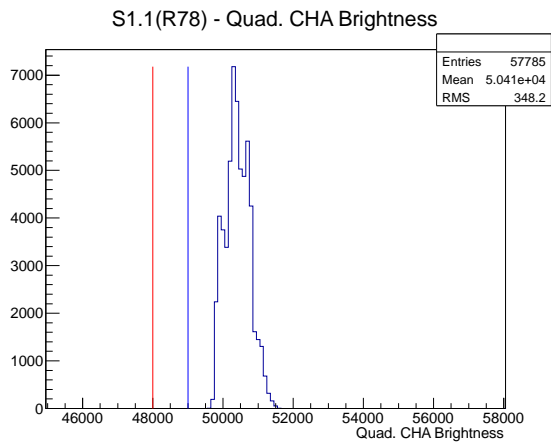

Target Performance Report - S1.1(R78)

Report Generated: November 5, 2012,

Last Actuation: 05/11/12 11:12:14

1 Operation Summary

	Last Shift	Total
Actuations:	57.8K	1418.3 K
Quadrature Count errors:	0	71
Fiber ADC errors:	0	3
BPS errors (during actuation):	0	1
(R78) Gaps > 3s & < 10s:	348	21286
(R78) Gaps > 10s:	44	4790
(R78) SP2 Corrections:	264	14179
(R78) Capture Over/Under shoots:	7671/379	159538/159917

2 Mechanical Performance

Starting position for the last 2000 actuations.

Starting position width over time.

Acceleration for the last 2000 actuations.

Acceleration over time. Normalised to a temperature 45C using the temperature data collected by the system.

3 Optical Performance

4 BPS Check