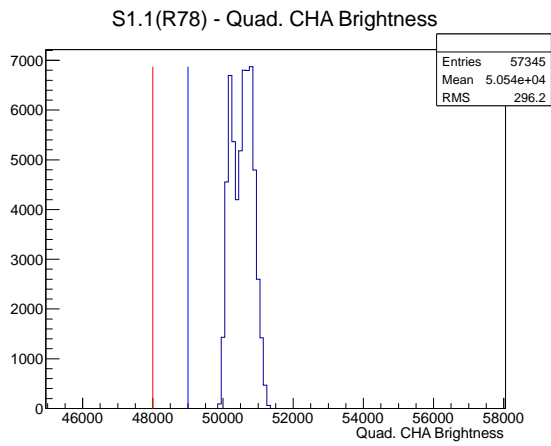

Target Performance Report - S1.1(R78)

Report Generated: November 4, 2012,

Last Actuation: 04/11/12 11:48:01

1 Operation Summary

	Last Shift	Total
Actuations:	57.3K	1360.5 K
Quadrature Count errors:	0	71
Fiber ADC errors:	0	3
BPS errors (during actuation):	0	1
(R78) Gaps > 3s & < 10s:	428	20938
(R78) Gaps > 10s:	140	4744
(R78) SP2 Corrections:	359	13915
(R78) Capture Over/Under shoots:	7524/510	151352/151862

2 Mechanical Performance

Starting position for the last 2000 actuations.

Starting position width over time.

Acceleration for the last 2000 actuations.

Acceleration over time. Normalised to a temperature 45C using the temperature data collected by the system.

3 Optical Performance

4 BPS Check