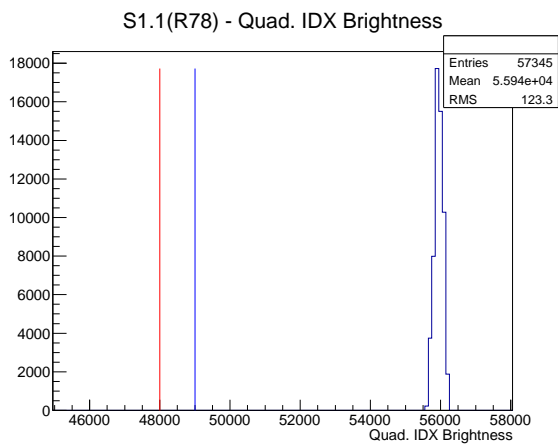

Target Performance Report - S1.1(R78)

Report Generated: November 4, 2012,

Last Actuation: 04/11/12 11:48:01

1 Operation Summary

	Last Shift	Total
Actuations:	57.3K	1360.5 K
Quadrature Count errors:	0	71
Fiber ADC errors:	0	3
BPS errors (during actuation):	0	1
(R78) Gaps > 3s & < 10s:	428	20938
(R78) Gaps > 10s:	140	4744
(R78) SP2 Corrections:	359	13915
(R78) Capture Over/Under shoots:	7524/510	151352/151862

2 Mechanical Performance

Starting position for the last 2000 actuations.

Starting position width over time.

Acceleration for the last 2000 actuations.

Acceleration over time. Normalised to a temperature 45C using the temperature data collected by the system.

3 Optical Performance

4 BPS Check