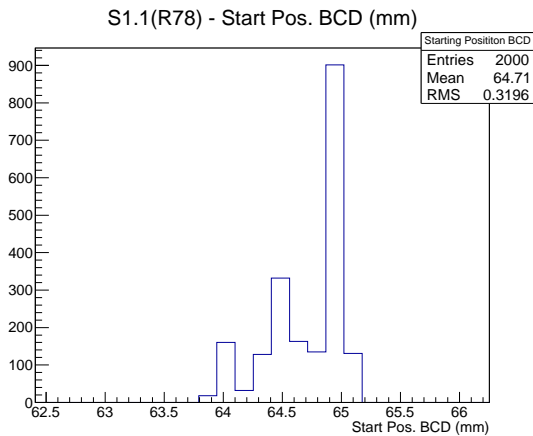

Target Performance Report - S1.1(R78)

Report Generated: November 4, 2012,

Last Actuation: 04/11/12 11:48:01

1 Operation Summary

	Last Shift	Total
Actuations:	57.3K	1360.5 K
Quadrature Count errors:	0	71
Fiber ADC errors:	0	3
BPS errors (during actuation):	0	1
(R78) Gaps > 3s & < 10s:	428	20938
(R78) Gaps > 10s:	140	4744
(R78) SP2 Corrections:	359	13915
(R78) Capture Over/Under shoots:	7524/510	151352/151862

2 Mechanical Performance

Starting position for the last 2000 actuations.

Starting position width over time.

Acceleration for the last 2000 actuations.

Acceleration over time. Normalised to a temperature 45C using the temperature data collected by the system.

3 Optical Performance

4 BPS Check