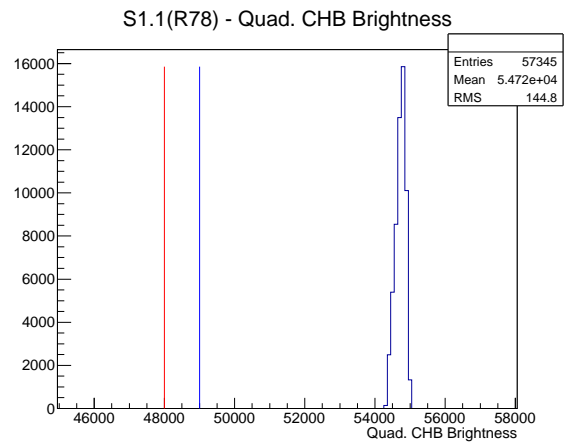

Target Performance Report - S1.1(R78)

Report Generated: November 4, 2012,

Last Actuation: 04/11/12 11:48:01

1 Operation Summary

	Last Shift	Total
Actuations:	57.3K	1360.5 K
Quadrature Count errors:	0	71
Fiber ADC errors:	0	3
BPS errors (during actuation):	0	1
(R78) Gaps > 3s & < 10s:	428	20938
(R78) Gaps > 10s:	140	4744
(R78) SP2 Corrections:	359	13915
(R78) Capture Over/Under shoots:	7524/510	151352/151862

2 Mechanical Performance

Starting position for the last 2000 actuations.

Starting position width over time.

Acceleration for the last 2000 actuations.

Acceleration over time. Normalised to a temperature 45C using the temperature data collected by the system.

3 Optical Performance

4 BPS Check