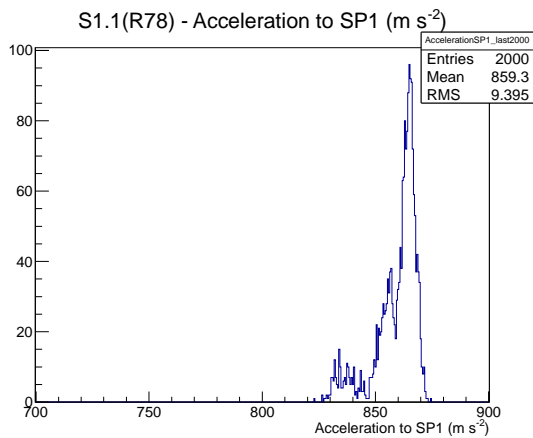

Target Performance Report - S1.1(R78)

Report Generated: November 4, 2012,

Last Actuation: 04/11/12 11:48:01

1 Operation Summary

	Last Shift	Total
Actuations:	57.3K	1360.5 K
Quadrature Count errors:	0	71
Fiber ADC errors:	0	3
BPS errors (during actuation):	0	1
(R78) Gaps > 3s & < 10s:	428	20938
(R78) Gaps > 10s:	140	4744
(R78) SP2 Corrections:	359	13915
(R78) Capture Over/Under shoots:	7524/510	151352/151862

2 Mechanical Performance

Starting position for the last 2000 actuations.

Starting position width over time.

Acceleration for the last 2000 actuations.

Acceleration over time. Normalised to a temperature 45C using the temperature data collected by the system.