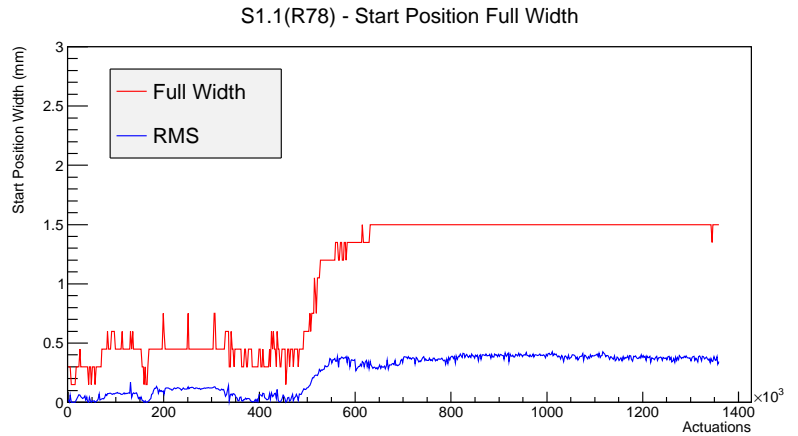

Target Performance Report - S1.1(R78)

Report Generated: November 4, 2012,

Last Actuation: 04/11/12 11:48:01

1 Operation Summary

	Last Shift	Total
Actuations:	57.3K	1360.5 K
Quadrature Count errors:	0	71
Fiber ADC errors:	0	3
BPS errors (during actuation):	0	1
(R78) Gaps > 3s & < 10s:	428	20938
(R78) Gaps > 10s:	140	4744
(R78) SP2 Corrections:	359	13915
(R78) Capture Over/Under shoots:	7524/510	151352/151862

2 Mechanical Performance

Starting position for the last 2000 actuations.

Starting position width over time.

Acceleration for the last 2000 actuations.

Acceleration over time. Normalised to a temperature 45C using the temperature data collected by the system.