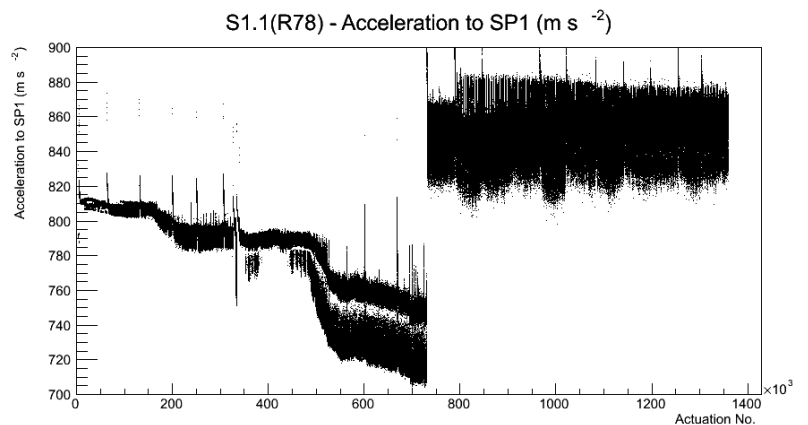

Target Performance Report - S1.1(R78)

Report Generated: November 4, 2012,

Last Actuation: 04/11/12 11:48:01

1 Operation Summary

	Last Shift	Total
Actuations:	57.3K	1360.5 K
Quadrature Count errors:	0	71
Fiber ADC errors:	0	3
BPS errors (during actuation):	0	1
(R78) Gaps > 3s & < 10s:	428	20938
(R78) Gaps > 10s:	140	4744
(R78) SP2 Corrections:	359	13915
(R78) Capture Over/Under shoots:	7524/510	151352/151862

2 Mechanical Performance

Starting position for the last 2000 actuations.

Starting position width over time.

Acceleration for the last 2000 actuations.

Acceleration over time. Normalised to a temperature 45C using the temperature data collected by the system.

3 Optical Performance

4 BPS Check