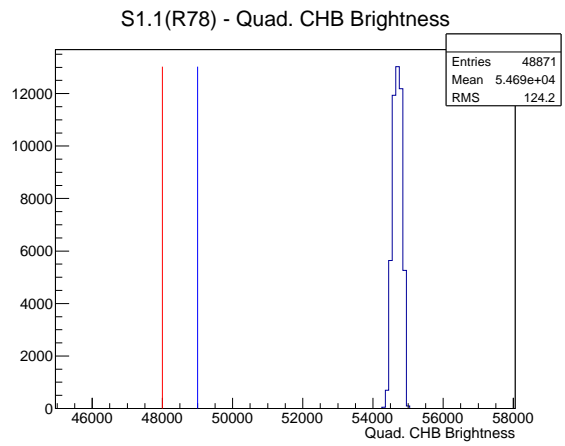

Target Performance Report - S1.1(R78)

Report Generated: November 3, 2012,

Last Actuation: 03/11/12 11:59:23

1 Operation Summary

	Last Shift	Total
Actuations:	48.9K	1303.1 K
Quadrature Count errors:	0	71
Fiber ADC errors:	0	3
BPS errors (during actuation):	0	1
(R78) Gaps > 3s & < 10s:	538	20510
(R78) Gaps > 10s:	134	4604
(R78) SP2 Corrections:	402	13556
(R78) Capture Over/Under shoots:	7474/433	143396/143829

2 Mechanical Performance

Starting position for the last 2000 actuations. Starting position width over time.

Acceleration for the last 2000 actuations.

Acceleration over time. Normalised to a temperature 45C using the temperature data collected by the system.

3 Optical Performance

4 BPS Check