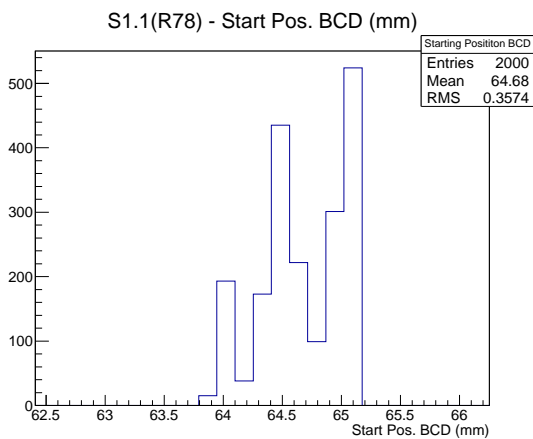

Target Performance Report - S1.1(R78)

Report Generated: November 3, 2012,

Last Actuation: 03/11/12 11:59:23

1 Operation Summary

	Last Shift	Total
Actuations:	48.9K	1303.1 K
Quadrature Count errors:	0	71
Fiber ADC errors:	0	3
BPS errors (during actuation):	0	1
(R78) Gaps > 3s & < 10s:	538	20510
(R78) Gaps > 10s:	134	4604
(R78) SP2 Corrections:	402	13556
(R78) Capture Over/Under shoots:	7474/433	143396/143829

2 Mechanical Performance

Starting position for the last 2000 actuations. Starting position width over time.

Acceleration for the last 2000 actuations.

Acceleration over time. Normalised to a temperature 45C using the temperature data collected by the system.

3 Optical Performance

4 BPS Check