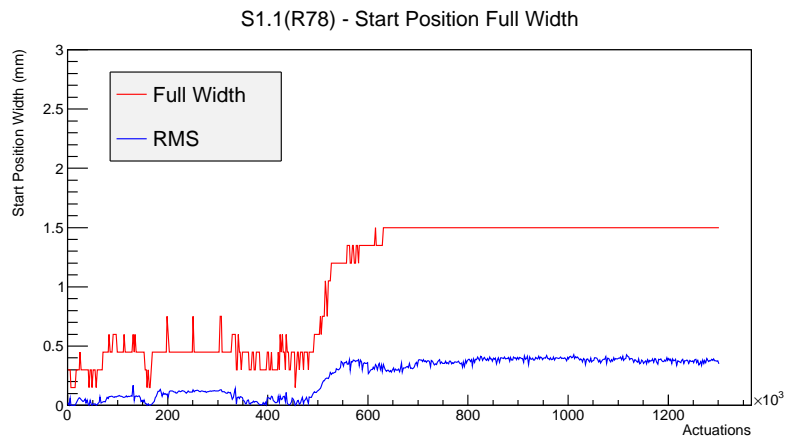

Target Performance Report - S1.1(R78)

Report Generated: November 3, 2012,

Last Actuation: 03/11/12 11:59:23

1 Operation Summary

	Last Shift	Total
Actuations:	48.9K	1303.1 K
Quadrature Count errors:	0	71
Fiber ADC errors:	0	3
BPS errors (during actuation):	0	1
(R78) Gaps > 3s & < 10s:	538	20510
(R78) Gaps > 10s:	134	4604
(R78) SP2 Corrections:	402	13556
(R78) Capture Over/Under shoots:	7474/433	143396/143829

2 Mechanical Performance

Starting position for the last 2000 actuations. Starting position width over time.

Acceleration for the last 2000 actuations.

Acceleration over time. Normalised to a temperature 45C using the temperature data collected by the system.