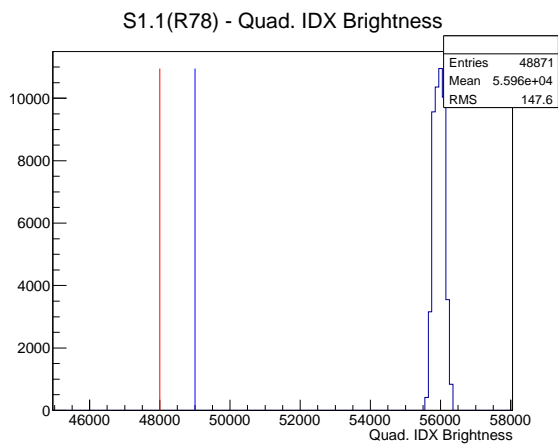

Target Performance Report - S1.1(R78)

Report Generated: November 3, 2012,

Last Actuation: 03/11/12 11:59:23

1 Operation Summary

	Last Shift	Total
Actuations:	48.9K	1303.1 K
Quadrature Count errors:	0	71
Fiber ADC errors:	0	3
BPS errors (during actuation):	0	1
(R78) Gaps > 3s & < 10s:	538	20510
(R78) Gaps > 10s:	134	4604
(R78) SP2 Corrections:	402	13556
(R78) Capture Over/Under shoots:	7474/433	143396/143829

2 Mechanical Performance

Starting position for the last 2000 actuations. Starting position width over time.

Acceleration for the last 2000 actuations.

Acceleration over time. Normalised to a temperature 45C using the temperature data collected by the system.

3 Optical Performance

4 BPS Check