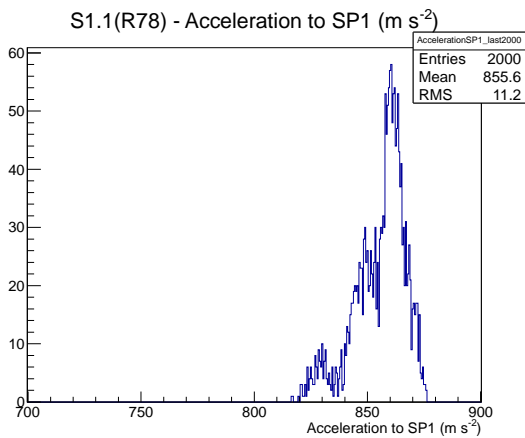

Target Performance Report - S1.1(R78)

Report Generated: November 3, 2012,

Last Actuation: 03/11/12 11:59:23

1 Operation Summary

	Last Shift	Total
Actuations:	48.9K	1303.1 K
Quadrature Count errors:	0	71
Fiber ADC errors:	0	3
BPS errors (during actuation):	0	1
(R78) Gaps > 3s & < 10s:	538	20510
(R78) Gaps > 10s:	134	4604
(R78) SP2 Corrections:	402	13556
(R78) Capture Over/Under shoots:	7474/433	143396/143829

2 Mechanical Performance

Starting position for the last 2000 actuations. Starting position width over time.

Acceleration for the last 2000 actuations.

Acceleration over time. Normalised to a temperature 45C using the temperature data collected by the system.