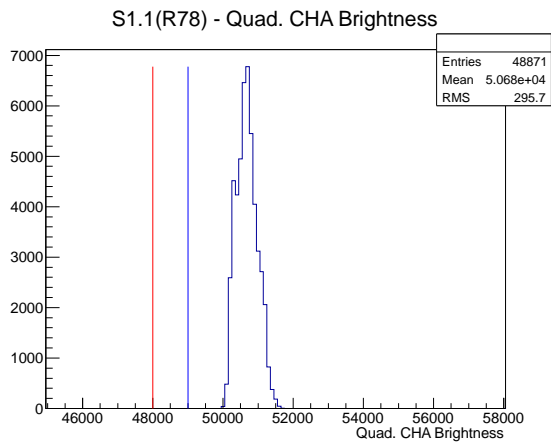

Target Performance Report - S1.1(R78)

Report Generated: November 3, 2012,

Last Actuation: 03/11/12 11:59:23

1 Operation Summary

	Last Shift	Total
Actuations:	48.9K	1303.1 K
Quadrature Count errors:	0	71
Fiber ADC errors:	0	3
BPS errors (during actuation):	0	1
(R78) Gaps > 3s & < 10s:	538	20510
(R78) Gaps > 10s:	134	4604
(R78) SP2 Corrections:	402	13556
(R78) Capture Over/Under shoots:	7474/433	143396/143829

2 Mechanical Performance

Starting position for the last 2000 actuations. Starting position width over time.

Acceleration for the last 2000 actuations.

Acceleration over time. Normalised to a temperature 45C using the temperature data collected by the system.

3 Optical Performance

4 BPS Check