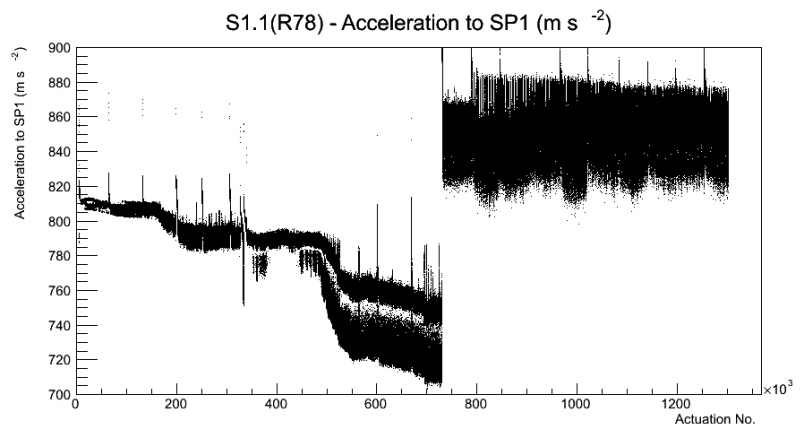

Target Performance Report - S1.1(R78)

Report Generated: November 3, 2012,

Last Actuation: 03/11/12 11:59:23

1 Operation Summary

	Last Shift	Total
Actuations:	48.9K	1303.1 K
Quadrature Count errors:	0	71
Fiber ADC errors:	0	3
BPS errors (during actuation):	0	1
(R78) Gaps > 3s & < 10s:	538	20510
(R78) Gaps > 10s:	134	4604
(R78) SP2 Corrections:	402	13556
(R78) Capture Over/Under shoots:	7474/433	143396/143829

2 Mechanical Performance

Starting position for the last 2000 actuations. Starting position width over time.

Acceleration for the last 2000 actuations.

Acceleration over time. Normalised to a temperature 45C using the temperature data collected by the system.