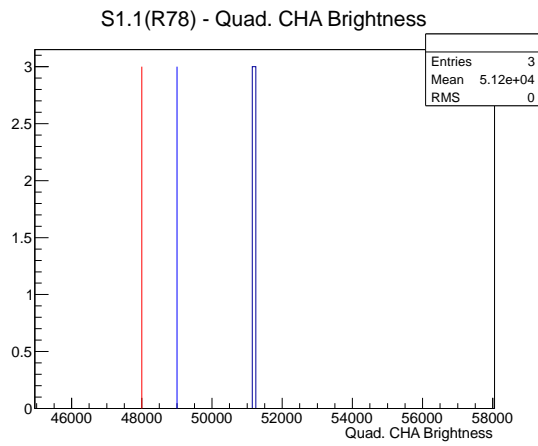

## 1 Operation Summary

	Last Shift	Total
Actuations:	0.0K	1254.3 K
Quadrature Count errors:	0	71
Fiber ADC errors:	0	3
BPS errors (during actuation):	0	1
(R78) Gaps > 3s & < 10s:	0	19972
(R78) Gaps > 10s:	0	4470
(R78) SP2 Corrections:	0	13154
(R78) Capture Over/Under shoots:	2/0	135924/135924

## 2 Mechanical Performance

Starting position for the last 2000 actuations.

Starting position width over time.

Acceleration for the last 2000 actuations.

Acceleration over time. Normalised to a temperature 45C using the temperature data collected by the system.

### 3 Optical Performance