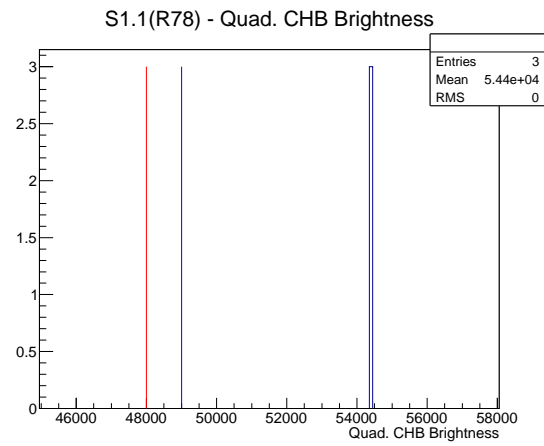

## 1 Operation Summary

	Last Shift	Total
Actuations:	0.0K	1254.3 K
Quadrature Count errors:	0	71
Fiber ADC errors:	0	3
BPS errors (during actuation):	0	1
(R78) Gaps > 3s & < 10s:	0	19972
(R78) Gaps > 10s:	0	4470
(R78) SP2 Corrections:	0	13154
(R78) Capture Over/Under shoots:	2/0	135924/135924

## 2 Mechanical Performance

Starting position for the last 2000 actuations.

Starting position width over time.

Acceleration for the last 2000 actuations.

Acceleration over time. Normalised to a temperature 45C using the temperature data collected by the system.

### 3 Optical Performance