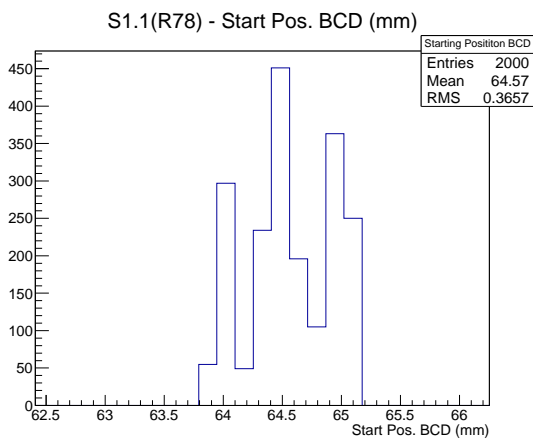

## 1 Operation Summary

	Last Shift	Total
Actuations:	0.0K	1254.3 K
Quadrature Count errors:	0	71
Fiber ADC errors:	0	3
BPS errors (during actuation):	0	1
(R78) Gaps > 3s & < 10s:	0	19972
(R78) Gaps > 10s:	0	4470
(R78) SP2 Corrections:	0	13154
(R78) Capture Over/Under shoots:	2/0	135924/135924

## 2 Mechanical Performance

Starting position for the last 2000 actuations.

Starting position width over time.

Acceleration for the last 2000 actuations.

Acceleration over time. Normalised to a temperature 45C using the temperature data collected by the system.

### 3 Optical Performance