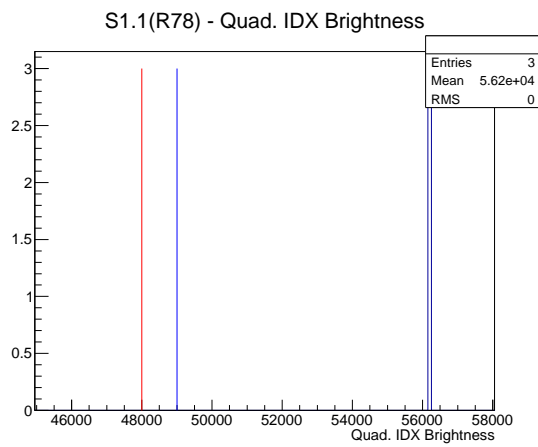

## 2 Mechanical Performance

Starting position for the last 2000 actuations.

Starting position width over time.

Acceleration for the last 2000 actuations.

Acceleration over time. Normalised to a temperature 45C using the temperature data collected by the system.

### 3 Optical Performance