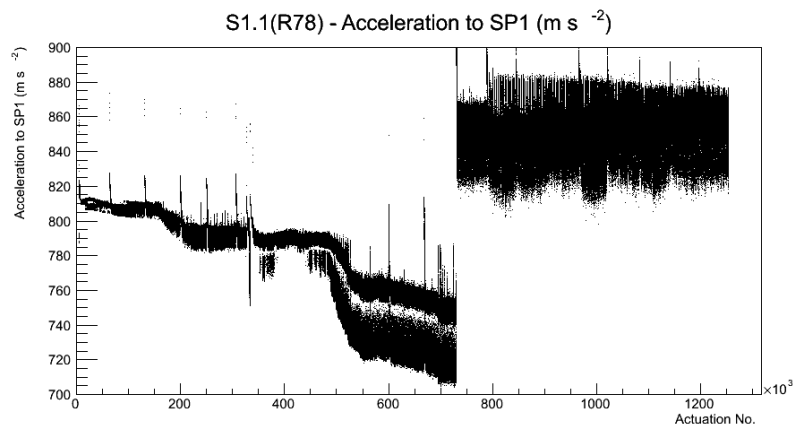

## 1 Operation Summary

	Last Shift	Total
Actuations:	0.0K	1254.3 K
Quadrature Count errors:	0	71
Fiber ADC errors:	0	3
BPS errors (during actuation):	0	1
(R78) Gaps > 3s & < 10s:	0	19972
(R78) Gaps > 10s:	0	4470
(R78) SP2 Corrections:	0	13154
(R78) Capture Over/Under shoots:	2/0	135924/135924

## 2 Mechanical Performance

Starting position for the last 2000 actuations.

Starting position width over time.

Acceleration for the last 2000 actuations.

Acceleration over time. Normalised to a temperature 45C using the temperature data collected by the system.