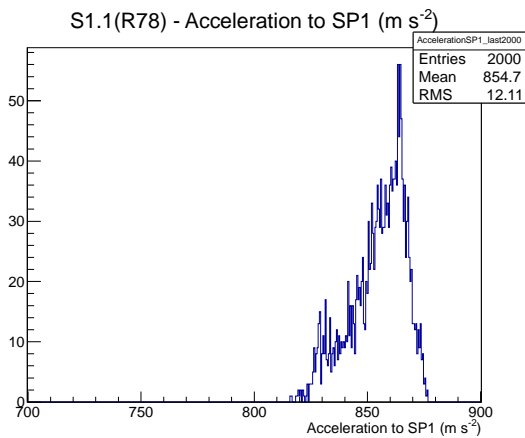

## 1 Operation Summary

	Last Shift	Total
Actuations:	0.0K	1254.3 K
Quadrature Count errors:	0	71
Fiber ADC errors:	0	3
BPS errors (during actuation):	0	1
(R78) Gaps > 3s & < 10s:	0	19972
(R78) Gaps > 10s:	0	4470
(R78) SP2 Corrections:	0	13154
(R78) Capture Over/Under shoots:	2/0	135924/135924

## 2 Mechanical Performance

Starting position for the last 2000 actuations.

Starting position width over time.

Acceleration for the last 2000 actuations.

Acceleration over time. Normalised to a temperature 45C using the temperature data collected by the system.