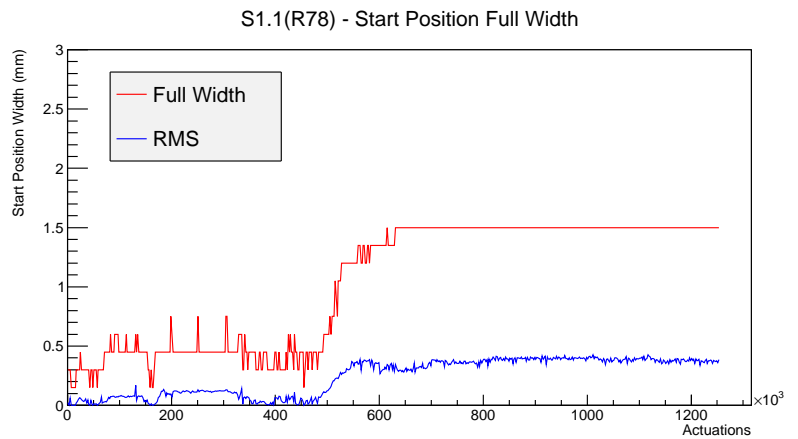

## 1 Operation Summary

	Last Shift	Total
Actuations:	0.0K	1254.3 K
Quadrature Count errors:	0	71
Fiber ADC errors:	0	3
BPS errors (during actuation):	0	1
(R78) Gaps > 3s & < 10s:	0	19972
(R78) Gaps > 10s:	0	4470
(R78) SP2 Corrections:	0	13154
(R78) Capture Over/Under shoots:	2/0	135924/135924

## 2 Mechanical Performance

Starting position for the last 2000 actuations.

Starting position width over time.

Acceleration for the last 2000 actuations.

Acceleration over time. Normalised to a temperature 45C using the temperature data collected by the system.