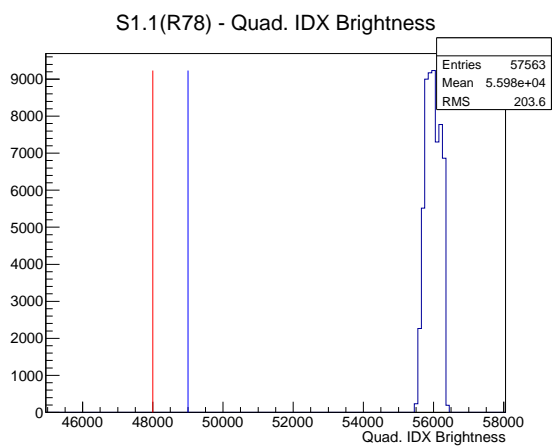

Target Performance Report - S1.1(R78)

Report Generated: November 2, 2012,

Last Actuation: 02/11/12 11:07:33

1 Operation Summary

	Last Shift	Total
Actuations:	57.6K	1254.3 K
Quadrature Count errors:	0	71
Fiber ADC errors:	0	3
BPS errors (during actuation):	0	1
(R78) Gaps > 3s & < 10s:	614	19972
(R78) Gaps > 10s:	120	4470
(R78) SP2 Corrections:	440	13154
(R78) Capture Over/Under shoots:	8688/567	135357/135924

2 Mechanical Performance

Starting position for the last 2000 actuations.

Starting position width over time.

Acceleration for the last 2000 actuations.

Acceleration over time. Normalised to a temperature 45C using the temperature data collected by the system.

3 Optical Performance

4 BPS Check