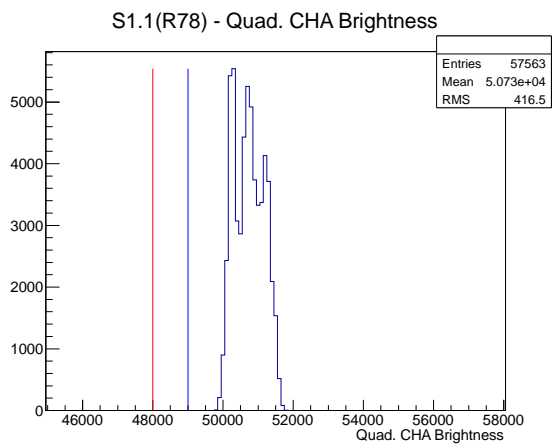

Target Performance Report - S1.1(R78)

Report Generated: November 2, 2012,

Last Actuation: 02/11/12 11:07:33

1 Operation Summary

	Last Shift	Total
Actuations:	57.6K	1254.3 K
Quadrature Count errors:	0	71
Fiber ADC errors:	0	3
BPS errors (during actuation):	0	1
(R78) Gaps > 3s & < 10s:	614	19972
(R78) Gaps > 10s:	120	4470
(R78) SP2 Corrections:	440	13154
(R78) Capture Over/Under shoots:	8688/567	135357/135924

2 Mechanical Performance

Starting position for the last 2000 actuations.

Starting position width over time.

Acceleration for the last 2000 actuations.

Acceleration over time. Normalised to a temperature 45C using the temperature data collected by the system.

3 Optical Performance

4 BPS Check