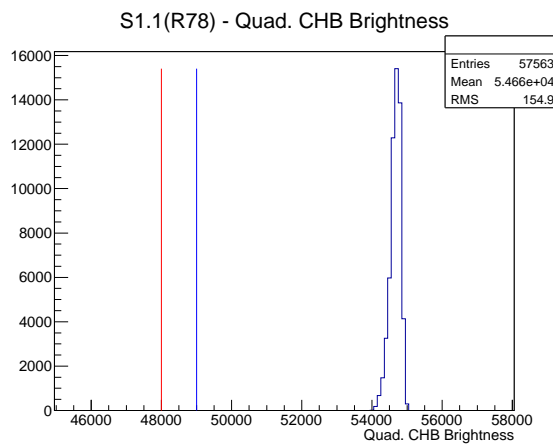

Target Performance Report - S1.1(R78)

Report Generated: November 2, 2012,

Last Actuation: 02/11/12 11:07:33

1 Operation Summary

	Last Shift	Total
Actuations:	57.6K	1254.3 K
Quadrature Count errors:	0	71
Fiber ADC errors:	0	3
BPS errors (during actuation):	0	1
(R78) Gaps > 3s & < 10s:	614	19972
(R78) Gaps > 10s:	120	4470
(R78) SP2 Corrections:	440	13154
(R78) Capture Over/Under shoots:	8688/567	135357/135924

2 Mechanical Performance

Starting position for the last 2000 actuations.

Starting position width over time.

Acceleration for the last 2000 actuations.

Acceleration over time. Normalised to a temperature 45C using the temperature data collected by the system.

3 Optical Performance

4 BPS Check