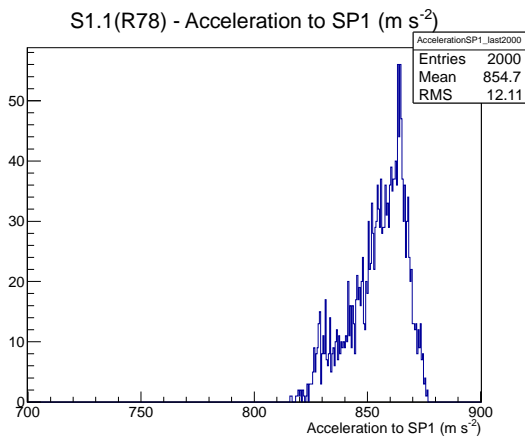

Target Performance Report - S1.1(R78)

Report Generated: November 2, 2012,

Last Actuation: 02/11/12 11:07:33

1 Operation Summary

	Last Shift	Total
Actuations:	57.6K	1254.3 K
Quadrature Count errors:	0	71
Fiber ADC errors:	0	3
BPS errors (during actuation):	0	1
(R78) Gaps > 3s & < 10s:	614	19972
(R78) Gaps > 10s:	120	4470
(R78) SP2 Corrections:	440	13154
(R78) Capture Over/Under shoots:	8688/567	135357/135924

2 Mechanical Performance

Starting position for the last 2000 actuations.

Starting position width over time.

Acceleration for the last 2000 actuations.

Acceleration over time. Normalised to a temperature 45C using the temperature data collected by the system.