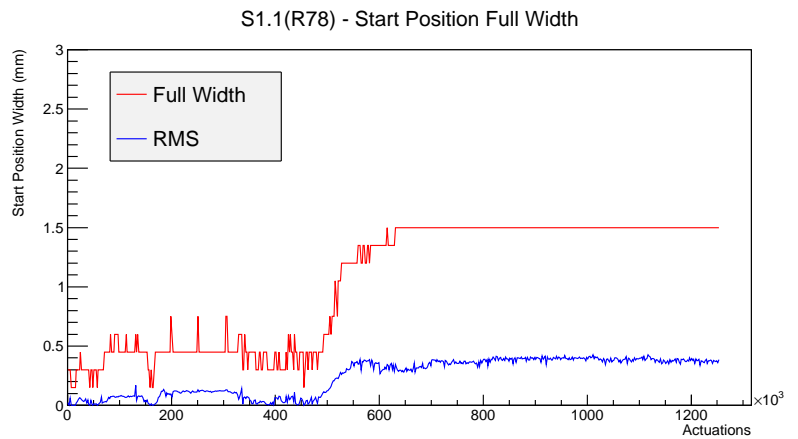

Target Performance Report - S1.1(R78)

Report Generated: November 2, 2012,

Last Actuation: 02/11/12 11:07:33

1 Operation Summary

	Last Shift	Total
Actuations:	57.6K	1254.3 K
Quadrature Count errors:	0	71
Fiber ADC errors:	0	3
BPS errors (during actuation):	0	1
(R78) Gaps > 3s & < 10s:	614	19972
(R78) Gaps > 10s:	120	4470
(R78) SP2 Corrections:	440	13154
(R78) Capture Over/Under shoots:	8688/567	135357/135924

2 Mechanical Performance

Starting position for the last 2000 actuations.

Starting position width over time.

Acceleration for the last 2000 actuations.

Acceleration over time. Normalised to a temperature 45C using the temperature data collected by the system.