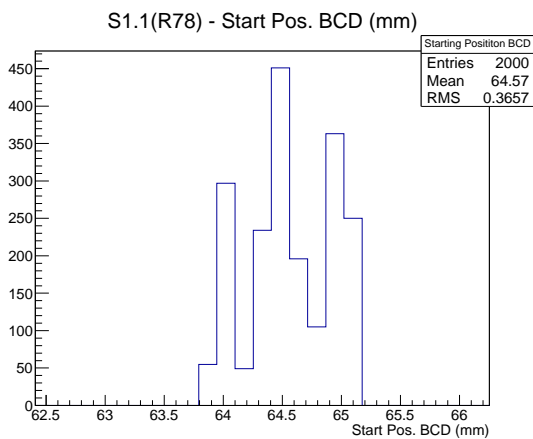

Target Performance Report - S1.1(R78)

Report Generated: November 2, 2012,

Last Actuation: 02/11/12 11:07:33

1 Operation Summary

	Last Shift	Total
Actuations:	57.6K	1254.3 K
Quadrature Count errors:	0	71
Fiber ADC errors:	0	3
BPS errors (during actuation):	0	1
(R78) Gaps > 3s & < 10s:	614	19972
(R78) Gaps > 10s:	120	4470
(R78) SP2 Corrections:	440	13154
(R78) Capture Over/Under shoots:	8688/567	135357/135924

2 Mechanical Performance

Starting position for the last 2000 actuations.

Starting position width over time.

Acceleration for the last 2000 actuations.

Acceleration over time. Normalised to a temperature 45C using the temperature data collected by the system.

3 Optical Performance

4 BPS Check