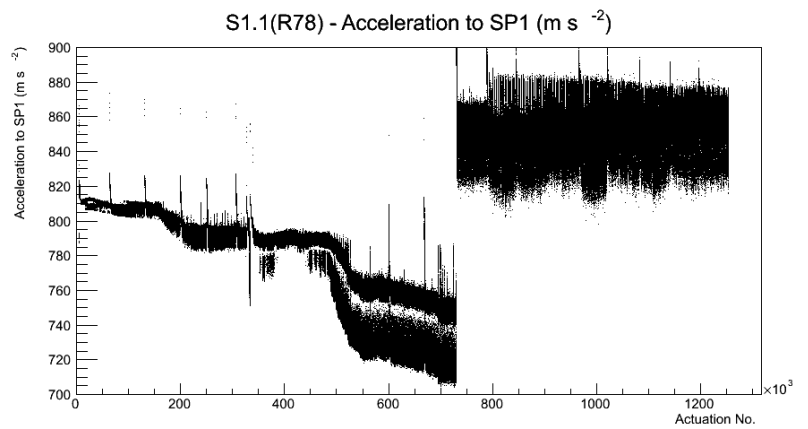

Target Performance Report - S1.1(R78)

Report Generated: November 2, 2012,

Last Actuation: 02/11/12 11:07:33

1 Operation Summary

	Last Shift	Total
Actuations:	57.6K	1254.3 K
Quadrature Count errors:	0	71
Fiber ADC errors:	0	3
BPS errors (during actuation):	0	1
(R78) Gaps > 3s & < 10s:	614	19972
(R78) Gaps > 10s:	120	4470
(R78) SP2 Corrections:	440	13154
(R78) Capture Over/Under shoots:	8688/567	135357/135924

2 Mechanical Performance

Starting position for the last 2000 actuations.

Starting position width over time.

Acceleration for the last 2000 actuations.

Acceleration over time. Normalised to a temperature 45C using the temperature data collected by the system.

3 Optical Performance

4 BPS Check