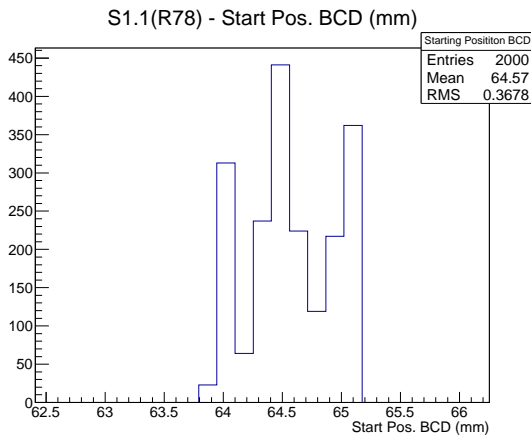

Target Performance Report - S1.1(R78)

Report Generated: November 1, 2012,

Last Actuation: 01/11/12 11:27:00

1 Operation Summary

	Last Shift	Total
Actuations:	59.3K	1196.7 K
Quadrature Count errors:	0	71
Fiber ADC errors:	0	3
BPS errors (during actuation):	0	1
(R78) Gaps > 3s & < 10s:	642	19358
(R78) Gaps > 10s:	142	4348
(R78) SP2 Corrections:	463	12714
(R78) Capture Over/Under shoots:	8607/602	126064/126666

2 Mechanical Performance

Starting position for the last 2000 actuations.

Starting position width over time.

Acceleration for the last 2000 actuations.

Acceleration over time. Normalised to a temperature 45C using the temperature data collected by the system.

3 Optical Performance

4 BPS Check