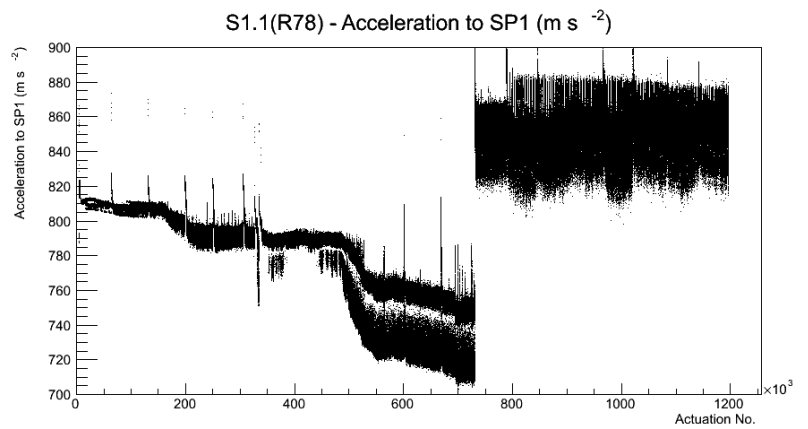

Target Performance Report - S1.1(R78)

Report Generated: November 1, 2012,

Last Actuation: 01/11/12 11:27:00

1 Operation Summary

	Last Shift	Total
Actuations:	59.3K	1196.7 K
Quadrature Count errors:	0	71
Fiber ADC errors:	0	3
BPS errors (during actuation):	0	1
(R78) Gaps > 3s & < 10s:	642	19358
(R78) Gaps > 10s:	142	4348
(R78) SP2 Corrections:	463	12714
(R78) Capture Over/Under shoots:	8607/602	126064/126666

2 Mechanical Performance

Starting position for the last 2000 actuations.

Starting position width over time.

Acceleration for the last 2000 actuations.

Acceleration over time. Normalised to a temperature 45C using the temperature data collected by the system.

3 Optical Performance

4 BPS Check