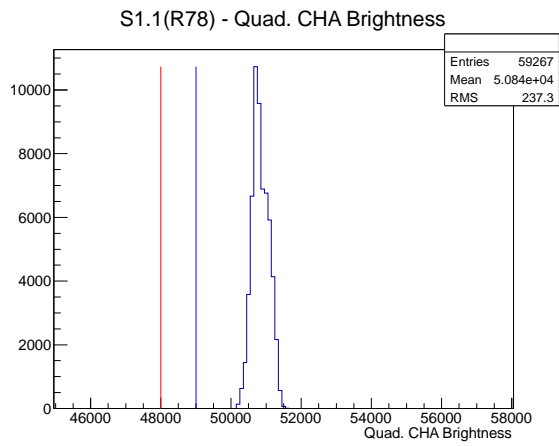

Target Performance Report - S1.1(R78)

Report Generated: November 1, 2012,

Last Actuation: 01/11/12 11:27:00

1 Operation Summary

	Last Shift	Total
Actuations:	59.3K	1196.7 K
Quadrature Count errors:	0	71
Fiber ADC errors:	0	3
BPS errors (during actuation):	0	1
(R78) Gaps > 3s & < 10s:	642	19358
(R78) Gaps > 10s:	142	4348
(R78) SP2 Corrections:	463	12714
(R78) Capture Over/Under shoots:	8607/602	126064/126666

2 Mechanical Performance

Starting position for the last 2000 actuations.

Starting position width over time.

Acceleration for the last 2000 actuations.

Acceleration over time. Normalised to a temperature 45C using the temperature data collected by the system.

3 Optical Performance

4 BPS Check