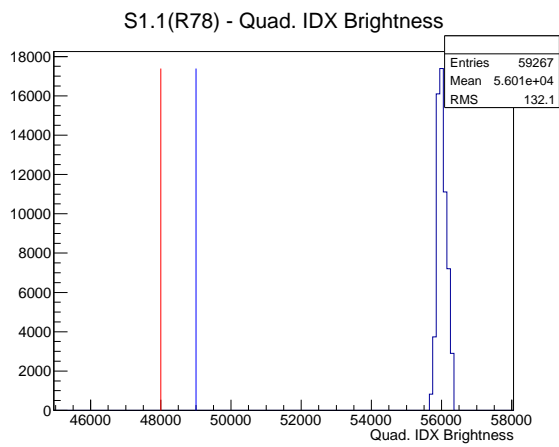

Target Performance Report - S1.1(R78)

Report Generated: November 1, 2012,

Last Actuation: 01/11/12 11:27:00

1 Operation Summary

	Last Shift	Total
Actuations:	59.3K	1196.7 K
Quadrature Count errors:	0	71
Fiber ADC errors:	0	3
BPS errors (during actuation):	0	1
(R78) Gaps > 3s & < 10s:	642	19358
(R78) Gaps > 10s:	142	4348
(R78) SP2 Corrections:	463	12714
(R78) Capture Over/Under shoots:	8607/602	126064/126666

2 Mechanical Performance

Starting position for the last 2000 actuations.

Starting position width over time.

Acceleration for the last 2000 actuations.

Acceleration over time. Normalised to a temperature 45C using the temperature data collected by the system.

3 Optical Performance

4 BPS Check