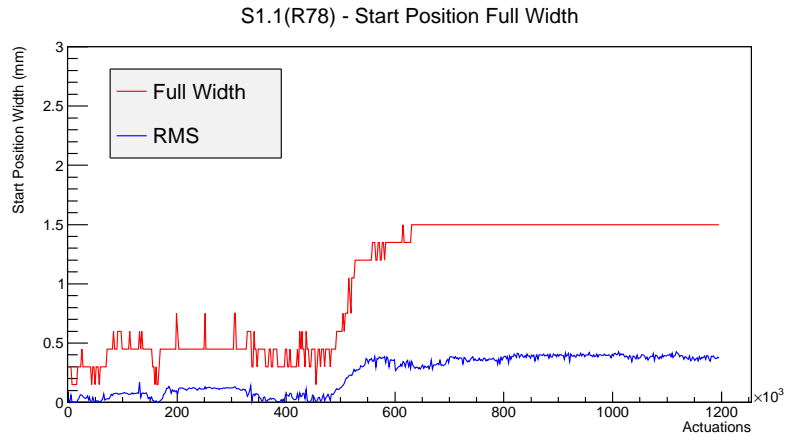

Target Performance Report - S1.1(R78)

Report Generated: November 1, 2012,

Last Actuation: 01/11/12 11:27:00

1 Operation Summary

	Last Shift	Total
Actuations:	59.3K	1196.7 K
Quadrature Count errors:	0	71
Fiber ADC errors:	0	3
BPS errors (during actuation):	0	1
(R78) Gaps > 3s & < 10s:	642	19358
(R78) Gaps > 10s:	142	4348
(R78) SP2 Corrections:	463	12714
(R78) Capture Over/Under shoots:	8607/602	126064/126666

2 Mechanical Performance

Starting position for the last 2000 actuations.

Starting position width over time.

Acceleration for the last 2000 actuations.

Acceleration over time. Normalised to a temperature 45C using the temperature data collected by the system.