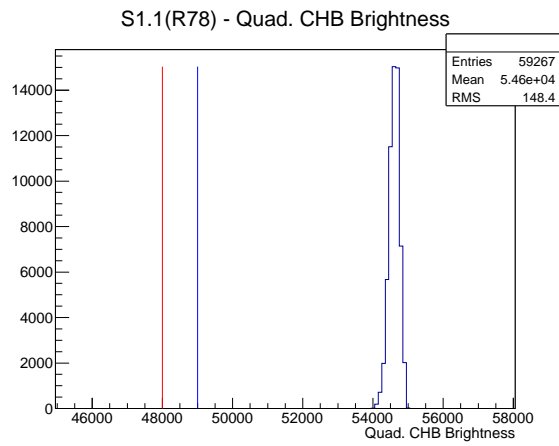

Target Performance Report - S1.1(R78)

Report Generated: November 1, 2012,

Last Actuation: 01/11/12 11:27:00

1 Operation Summary

	Last Shift	Total
Actuations:	59.3K	1196.7 K
Quadrature Count errors:	0	71
Fiber ADC errors:	0	3
BPS errors (during actuation):	0	1
(R78) Gaps > 3s & < 10s:	642	19358
(R78) Gaps > 10s:	142	4348
(R78) SP2 Corrections:	463	12714
(R78) Capture Over/Under shoots:	8607/602	126064/126666

2 Mechanical Performance

Starting position for the last 2000 actuations.

Starting position width over time.

Acceleration for the last 2000 actuations.

Acceleration over time. Normalised to a temperature 45C using the temperature data collected by the system.

3 Optical Performance

4 BPS Check