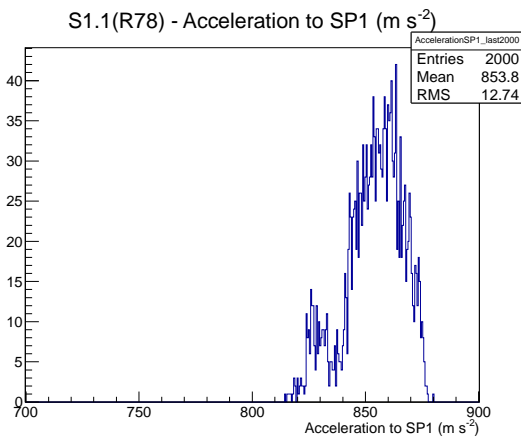

Target Performance Report - S1.1(R78)

Report Generated: November 1, 2012,

Last Actuation: 01/11/12 11:27:00

1 Operation Summary

	Last Shift	Total
Actuations:	59.3K	1196.7 K
Quadrature Count errors:	0	71
Fiber ADC errors:	0	3
BPS errors (during actuation):	0	1
(R78) Gaps > 3s & < 10s:	642	19358
(R78) Gaps > 10s:	142	4348
(R78) SP2 Corrections:	463	12714
(R78) Capture Over/Under shoots:	8607/602	126064/126666

2 Mechanical Performance

Starting position for the last 2000 actuations.

Starting position width over time.

Acceleration for the last 2000 actuations.

Acceleration over time. Normalised to a temperature 45C using the temperature data collected by the system.