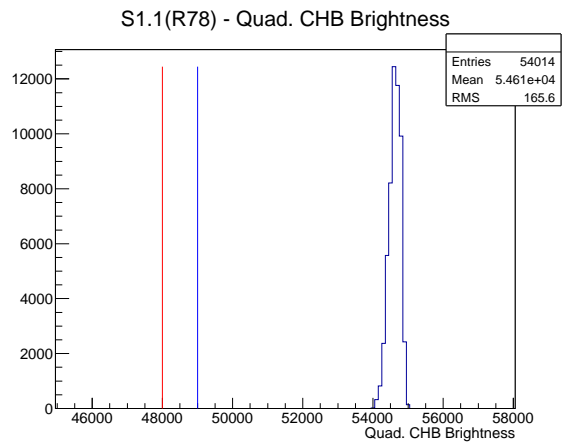

## 2 Mechanical Performance

Starting position for the last 2000 actuations.

Starting position width over time.

Acceleration for the last 2000 actuations.

Acceleration over time. Normalised to a temperature 45C using the temperature data collected by the system.

### 3 Optical Performance