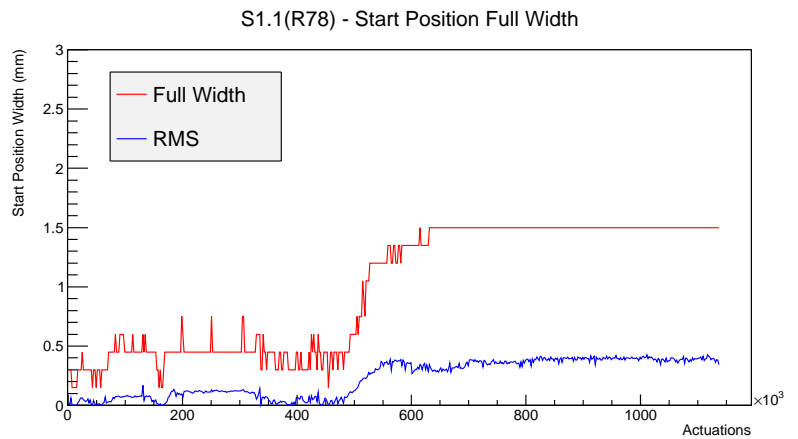

## 1 Operation Summary

	Last Shift	Total
Actuations:	54.0K	1137.4 K
Quadrature Count errors:	0	71
Fiber ADC errors:	0	3
BPS errors (during actuation):	0	1
(R78) Gaps > 3s & < 10s:	774	18716
(R78) Gaps > 10s:	170	4206
(R78) SP2 Corrections:	575	12251
(R78) Capture Over/Under shoots:	7673/696	116760/117456

## 2 Mechanical Performance

Starting position for the last 2000 actuations.

Starting position width over time.

Acceleration for the last 2000 actuations.

Acceleration over time. Normalised to a temperature 45C using the temperature data collected by the system.