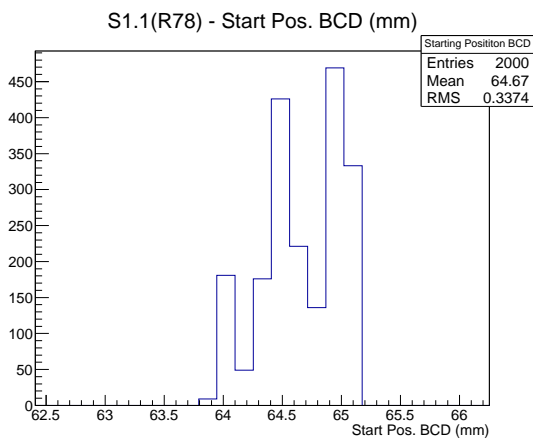

## 1 Operation Summary

	Last Shift	Total
Actuations:	54.0K	1137.4 K
Quadrature Count errors:	0	71
Fiber ADC errors:	0	3
BPS errors (during actuation):	0	1
(R78) Gaps > 3s & < 10s:	774	18716
(R78) Gaps > 10s:	170	4206
(R78) SP2 Corrections:	575	12251
(R78) Capture Over/Under shoots:	7673/696	116760/117456

## 2 Mechanical Performance

Starting position for the last 2000 actuations.

Starting position width over time.

Acceleration for the last 2000 actuations.

Acceleration over time. Normalised to a temperature 45C using the temperature data collected by the system.

### 3 Optical Performance