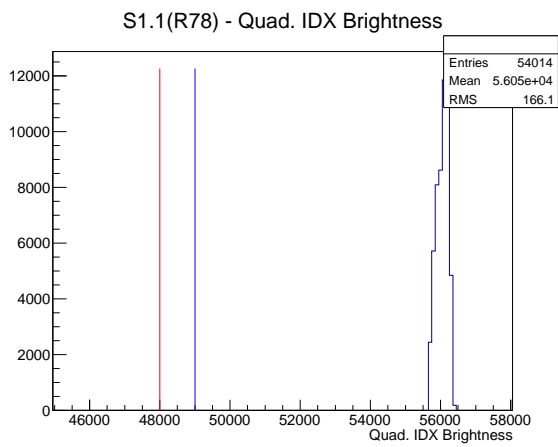

## 2 Mechanical Performance

Starting position for the last 2000 actuations.

Starting position width over time.

Acceleration for the last 2000 actuations.

Acceleration over time. Normalised to a temperature 45C using the temperature data collected by the system.

### 3 Optical Performance