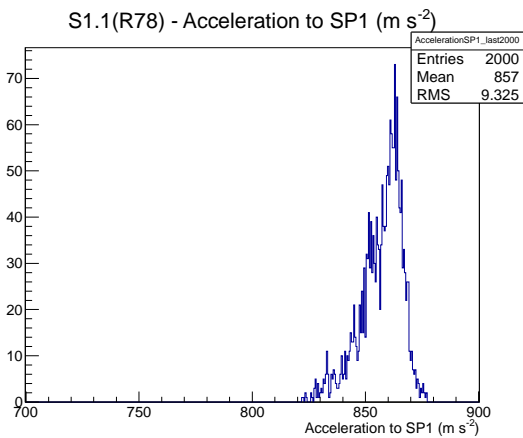

## 1 Operation Summary

	Last Shift	Total
Actuations:	54.0K	1137.4 K
Quadrature Count errors:	0	71
Fiber ADC errors:	0	3
BPS errors (during actuation):	0	1
(R78) Gaps > 3s & < 10s:	774	18716
(R78) Gaps > 10s:	170	4206
(R78) SP2 Corrections:	575	12251
(R78) Capture Over/Under shoots:	7673/696	116760/117456

## 2 Mechanical Performance

Starting position for the last 2000 actuations.

Starting position width over time.

Acceleration for the last 2000 actuations.

Acceleration over time. Normalised to a temperature 45C using the temperature data collected by the system.