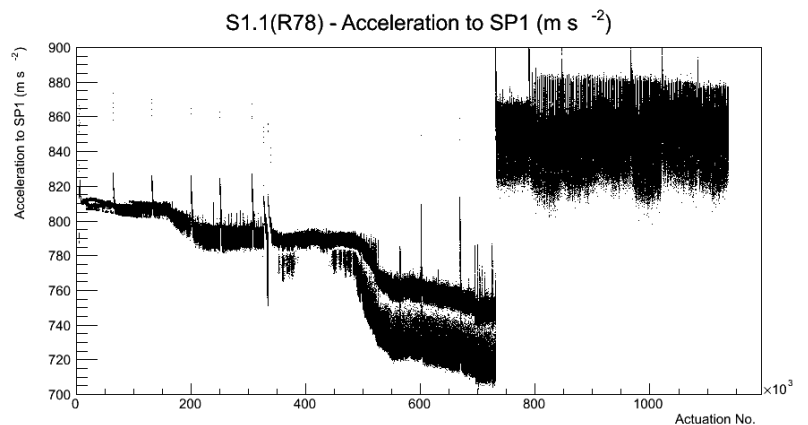

## 2 Mechanical Performance

Starting position for the last 2000 actuations.

Starting position width over time.

Acceleration for the last 2000 actuations.

Acceleration over time. Normalised to a temperature 45C using the temperature data collected by the system.

### 3 Optical Performance