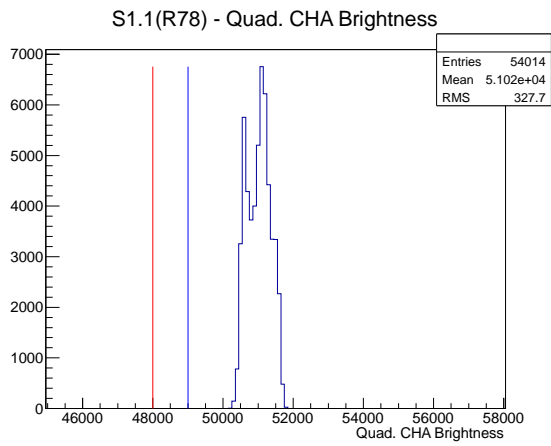

## 1 Operation Summary

	Last Shift	Total
Actuations:	54.0K	1137.4 K
Quadrature Count errors:	0	71
Fiber ADC errors:	0	3
BPS errors (during actuation):	0	1
(R78) Gaps > 3s & < 10s:	774	18716
(R78) Gaps > 10s:	170	4206
(R78) SP2 Corrections:	575	12251
(R78) Capture Over/Under shoots:	7673/696	116760/117456

## 2 Mechanical Performance

Starting position for the last 2000 actuations.

Starting position width over time.

Acceleration for the last 2000 actuations.

Acceleration over time. Normalised to a temperature 45C using the temperature data collected by the system.

### 3 Optical Performance