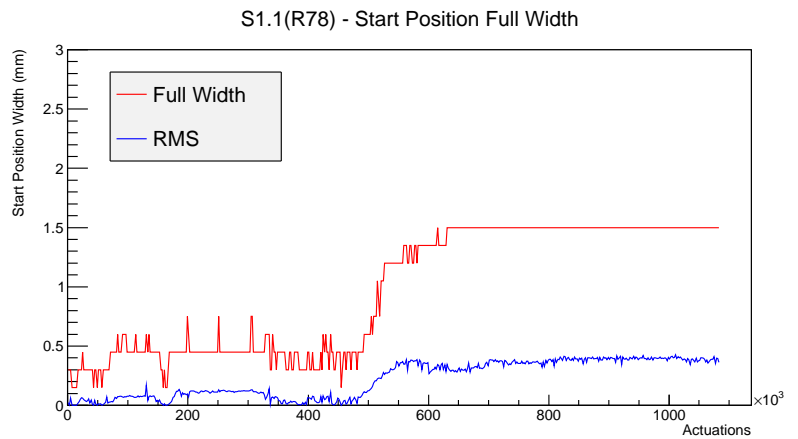

Target Performance Report - S1.1(R78)

Report Generated: October 30, 2012,

Last Actuation: 30/10/12 12:23:03

1 Operation Summary

	Last Shift	Total
Actuations:	62.5K	1083.4 K
Quadrature Count errors:	0	71
Fiber ADC errors:	0	3
BPS errors (during actuation):	0	1
(R78) Gaps > 3s & < 10s:	696	17942
(R78) Gaps > 10s:	148	4036
(R78) SP2 Corrections:	548	11676
(R78) Capture Over/Under shoots:	8994/682	108406/109088

2 Mechanical Performance

Starting position for the last 2000 actuations.

Starting position width over time.

Acceleration for the last 2000 actuations.

Acceleration over time. Normalised to a temperature 45C using the temperature data collected by the system.