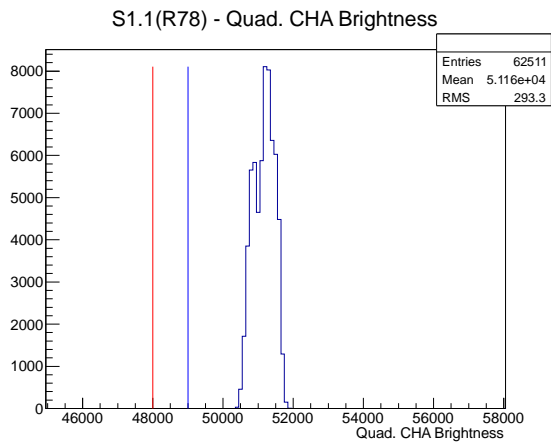

Target Performance Report - S1.1(R78)

Report Generated: October 30, 2012,

Last Actuation: 30/10/12 12:23:03

1 Operation Summary

	Last Shift	Total
Actuations:	62.5K	1083.4 K
Quadrature Count errors:	0	71
Fiber ADC errors:	0	3
BPS errors (during actuation):	0	1
(R78) Gaps > 3s & < 10s:	696	17942
(R78) Gaps > 10s:	148	4036
(R78) SP2 Corrections:	548	11676
(R78) Capture Over/Under shoots:	8994/682	108406/109088

2 Mechanical Performance

Starting position for the last 2000 actuations.

Starting position width over time.

Acceleration for the last 2000 actuations.

Acceleration over time. Normalised to a temperature 45C using the temperature data collected by the system.

3 Optical Performance

4 BPS Check