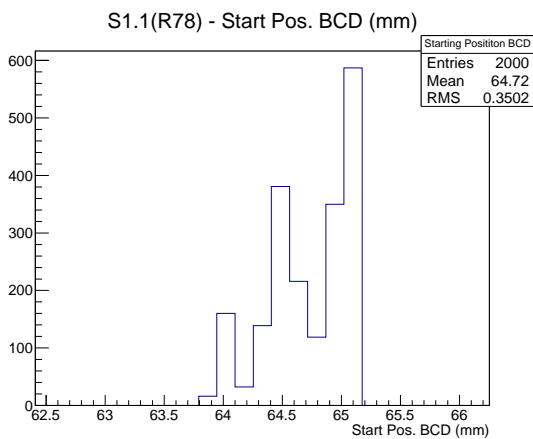

Target Performance Report - S1.1(R78)

Report Generated: October 30, 2012,

Last Actuation: 30/10/12 12:23:03

1 Operation Summary

	Last Shift	Total
Actuations:	62.5K	1083.4 K
Quadrature Count errors:	0	71
Fiber ADC errors:	0	3
BPS errors (during actuation):	0	1
(R78) Gaps > 3s & < 10s:	696	17942
(R78) Gaps > 10s:	148	4036
(R78) SP2 Corrections:	548	11676
(R78) Capture Over/Under shoots:	8994/682	108406/109088

2 Mechanical Performance

Starting position for the last 2000 actuations.

Starting position width over time.

Acceleration for the last 2000 actuations.

Acceleration over time. Normalised to a temperature 45C using the temperature data collected by the system.

3 Optical Performance

4 BPS Check