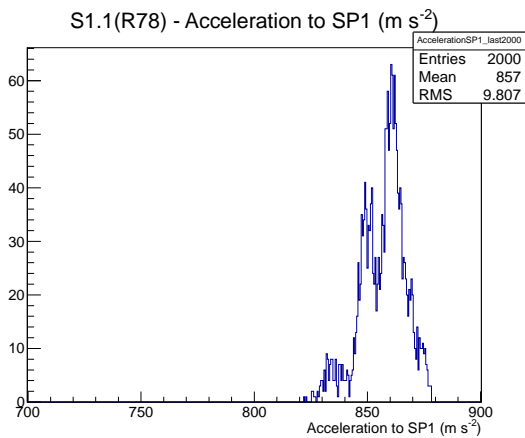

Target Performance Report - S1.1(R78)

Report Generated: October 30, 2012,

Last Actuation: 30/10/12 12:23:03

1 Operation Summary

	Last Shift	Total
Actuations:	62.5K	1083.4 K
Quadrature Count errors:	0	71
Fiber ADC errors:	0	3
BPS errors (during actuation):	0	1
(R78) Gaps > 3s & < 10s:	696	17942
(R78) Gaps > 10s:	148	4036
(R78) SP2 Corrections:	548	11676
(R78) Capture Over/Under shoots:	8994/682	108406/109088

2 Mechanical Performance

Starting position for the last 2000 actuations.

Starting position width over time.

Acceleration for the last 2000 actuations.

Acceleration over time. Normalised to a temperature 45C using the temperature data collected by the system.