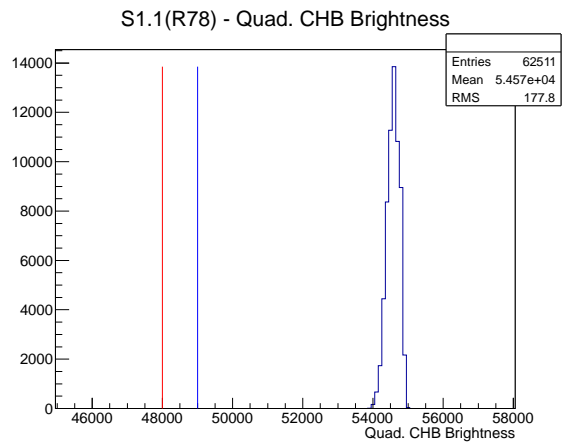

Target Performance Report - S1.1(R78)

Report Generated: October 30, 2012,

Last Actuation: 30/10/12 12:23:03

1 Operation Summary

	Last Shift	Total
Actuations:	62.5K	1083.4 K
Quadrature Count errors:	0	71
Fiber ADC errors:	0	3
BPS errors (during actuation):	0	1
(R78) Gaps > 3s & < 10s:	696	17942
(R78) Gaps > 10s:	148	4036
(R78) SP2 Corrections:	548	11676
(R78) Capture Over/Under shoots:	8994/682	108406/109088

2 Mechanical Performance

Starting position for the last 2000 actuations.

Starting position width over time.

Acceleration for the last 2000 actuations.

Acceleration over time. Normalised to a temperature 45C using the temperature data collected by the system.

3 Optical Performance

4 BPS Check