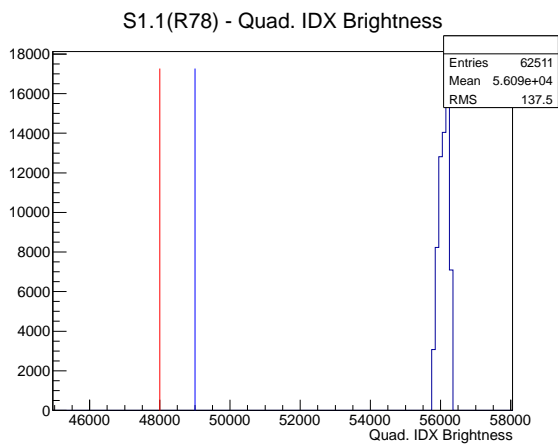

Target Performance Report - S1.1(R78)

Report Generated: October 30, 2012,

Last Actuation: 30/10/12 12:23:03

1 Operation Summary

	Last Shift	Total
Actuations:	62.5K	1083.4 K
Quadrature Count errors:	0	71
Fiber ADC errors:	0	3
BPS errors (during actuation):	0	1
(R78) Gaps > 3s & < 10s:	696	17942
(R78) Gaps > 10s:	148	4036
(R78) SP2 Corrections:	548	11676
(R78) Capture Over/Under shoots:	8994/682	108406/109088

2 Mechanical Performance

Starting position for the last 2000 actuations.

Starting position width over time.

Acceleration for the last 2000 actuations.

Acceleration over time. Normalised to a temperature 45C using the temperature data collected by the system.

3 Optical Performance

4 BPS Check