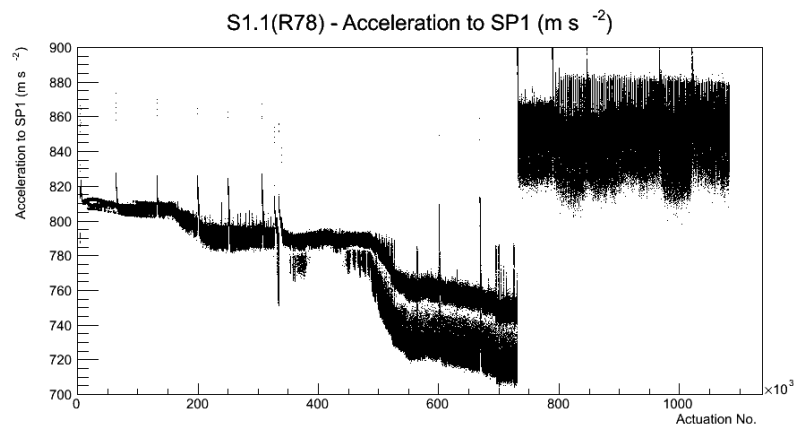

Target Performance Report - S1.1(R78)

Report Generated: October 30, 2012,

Last Actuation: 30/10/12 12:23:03

1 Operation Summary

	Last Shift	Total
Actuations:	62.5K	1083.4 K
Quadrature Count errors:	0	71
Fiber ADC errors:	0	3
BPS errors (during actuation):	0	1
(R78) Gaps > 3s & < 10s:	696	17942
(R78) Gaps > 10s:	148	4036
(R78) SP2 Corrections:	548	11676
(R78) Capture Over/Under shoots:	8994/682	108406/109088

2 Mechanical Performance

Starting position for the last 2000 actuations.

Starting position width over time.

Acceleration for the last 2000 actuations.

Acceleration over time. Normalised to a temperature 45C using the temperature data collected by the system.