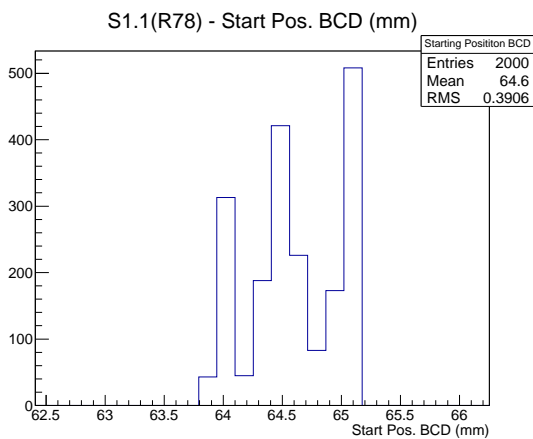

### 1 Operation Summary

	Last Shift	Total
Actuations:	54.6K	1020.9 K
Quadrature Count errors:	0	71
Fiber ADC errors:	0	3
BPS errors (during actuation):	0	1
(R78) Gaps > 3s & < 10s:	1022	17246
(R78) Gaps > 10s:	410	3888
(R78) SP2 Corrections:	670	11128
(R78) Capture Over/Under shoots:	7450/1054	98359/99413

### 2 Mechanical Performance

Starting position for the last 2000 actuations.

Starting position width over time.

Acceleration for the last 2000 actuations.

Acceleration over time. Normalised to a temperature 45C using the temperature data collected by the system.

### 3 Optical Performance