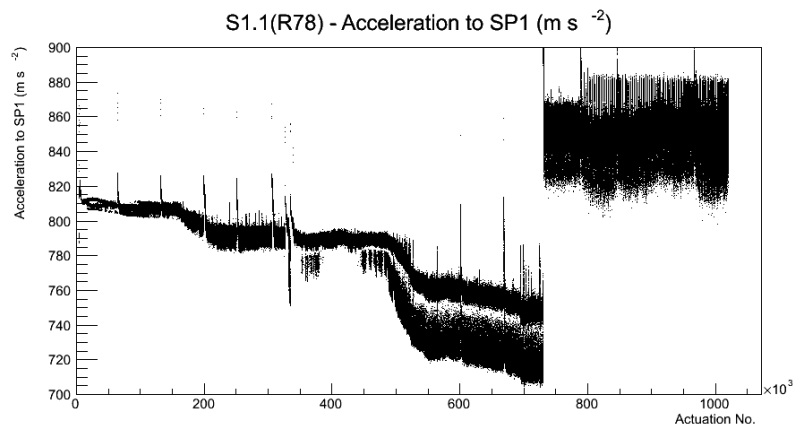

### 2 Mechanical Performance

Starting position for the last 2000 actuations.

Starting position width over time.

Acceleration for the last 2000 actuations.

Acceleration over time. Normalised to a temperature 45C using the temperature data collected by the system.

### 3 Optical Performance