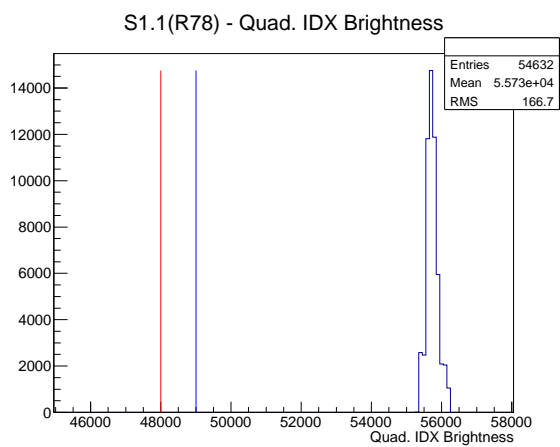

### 2 Mechanical Performance

Starting position for the last 2000 actuations.

Starting position width over time.

Acceleration for the last 2000 actuations.

Acceleration over time. Normalised to a temperature 45C using the temperature data collected by the system.

### 3 Optical Performance