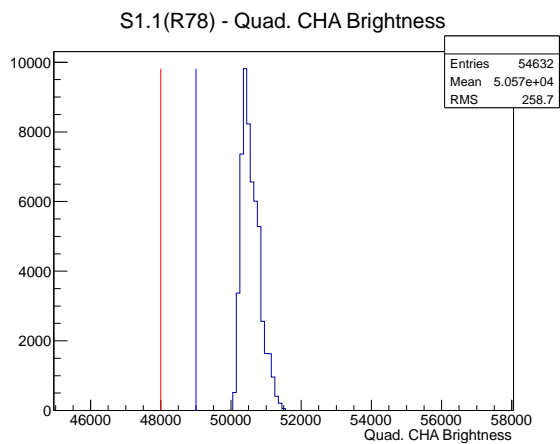

### 2 Mechanical Performance

Starting position for the last 2000 actuations.

Starting position width over time.

Acceleration for the last 2000 actuations.

Acceleration over time. Normalised to a temperature 45C using the temperature data collected by the system.

### 3 Optical Performance