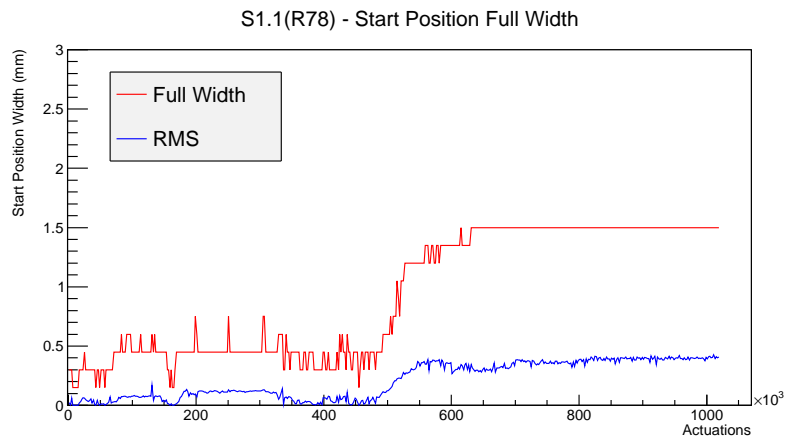

### 1 Operation Summary

	Last Shift	Total
Actuations:	54.6K	1020.9 K
Quadrature Count errors:	0	71
Fiber ADC errors:	0	3
BPS errors (during actuation):	0	1
(R78) Gaps > 3s & < 10s:	1022	17246
(R78) Gaps > 10s:	410	3888
(R78) SP2 Corrections:	670	11128
(R78) Capture Over/Under shoots:	7450/1054	98359/99413

### 2 Mechanical Performance

Starting position for the last 2000 actuations.

Starting position width over time.

Acceleration for the last 2000 actuations.

Acceleration over time. Normalised to a temperature 45C using the temperature data collected by the system.