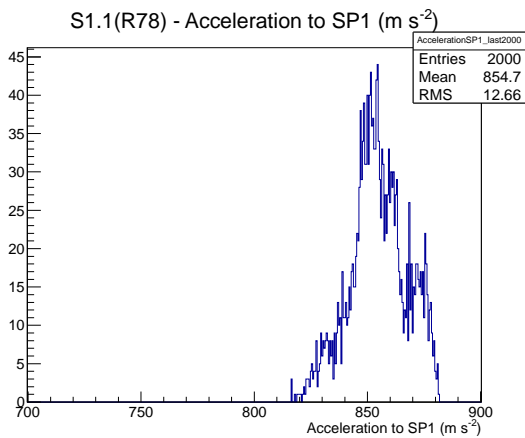

### 1 Operation Summary

	Last Shift	Total
Actuations:	54.6K	1020.9 K
Quadrature Count errors:	0	71
Fiber ADC errors:	0	3
BPS errors (during actuation):	0	1
(R78) Gaps > 3s & < 10s:	1022	17246
(R78) Gaps > 10s:	410	3888
(R78) SP2 Corrections:	670	11128
(R78) Capture Over/Under shoots:	7450/1054	98359/99413

### 2 Mechanical Performance

Starting position for the last 2000 actuations.

Starting position width over time.

Acceleration for the last 2000 actuations.

Acceleration over time. Normalised to a temperature 45C using the temperature data collected by the system.