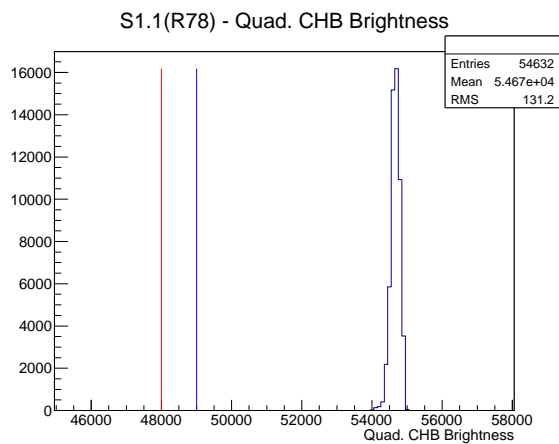

### 2 Mechanical Performance

Starting position for the last 2000 actuations.

Starting position width over time.

Acceleration for the last 2000 actuations.

Acceleration over time. Normalised to a temperature 45C using the temperature data collected by the system.

### 3 Optical Performance