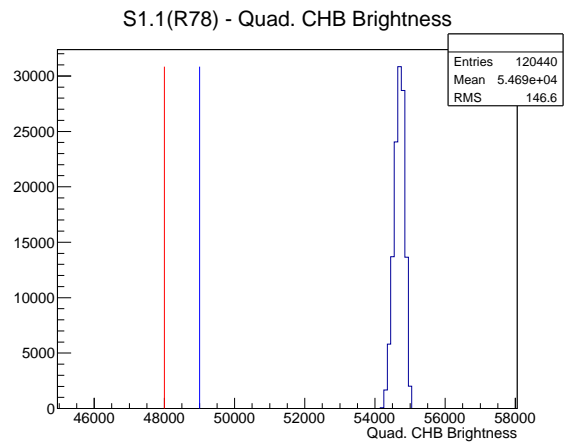

## 1 Operation Summary

	Last Shift	Total
Actuations:	120.4K	966.3 K
Quadrature Count errors:	0	71
Fiber ADC errors:	0	3
BPS errors (during actuation):	0	1
(R78) Gaps > 3s & < 10s:	1738	16224
(R78) Gaps > 10s:	410	3478
(R78) SP2 Corrections:	1298	10458
(R78) Capture Over/Under shoots:	16786/2085	88823/90908

## 2 Mechanical Performance

Starting position for the last 2000 actuations.

Starting position width over time.

Acceleration for the last 2000 actuations.

Acceleration over time. Normalised to a temperature 45C using the temperature data collected by the system.

### 3 Optical Performance