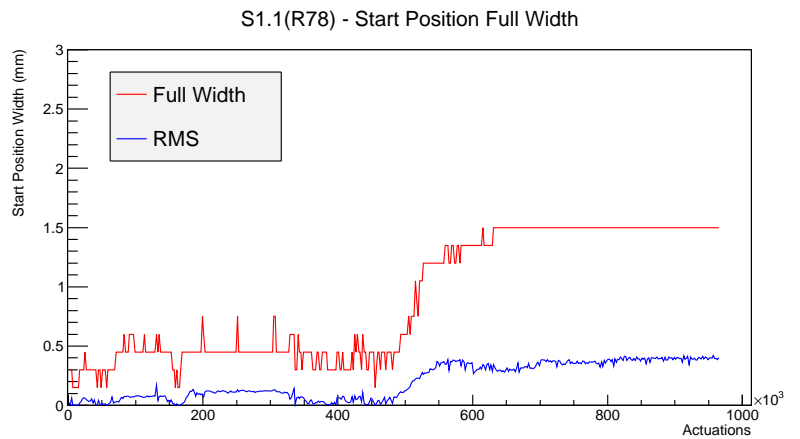

## 1 Operation Summary

	Last Shift	Total
Actuations:	120.4K	966.3 K
Quadrature Count errors:	0	71
Fiber ADC errors:	0	3
BPS errors (during actuation):	0	1
(R78) Gaps > 3s & < 10s:	1738	16224
(R78) Gaps > 10s:	410	3478
(R78) SP2 Corrections:	1298	10458
(R78) Capture Over/Under shoots:	16786/2085	88823/90908

## 2 Mechanical Performance

Starting position for the last 2000 actuations.

Starting position width over time.

Acceleration for the last 2000 actuations.

Acceleration over time. Normalised to a temperature 45C using the temperature data collected by the system.