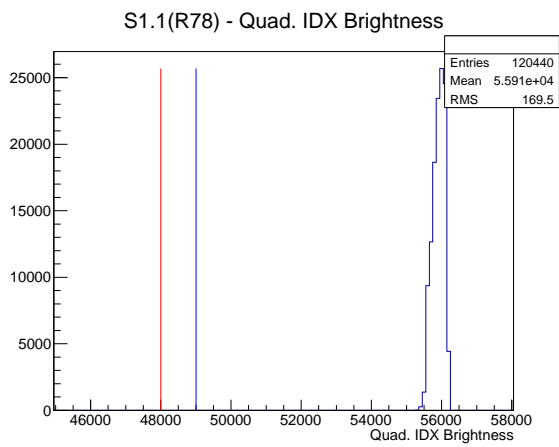

## 2 Mechanical Performance

Starting position for the last 2000 actuations.

Starting position width over time.

Acceleration for the last 2000 actuations.

Acceleration over time. Normalised to a temperature 45C using the temperature data collected by the system.

### 3 Optical Performance