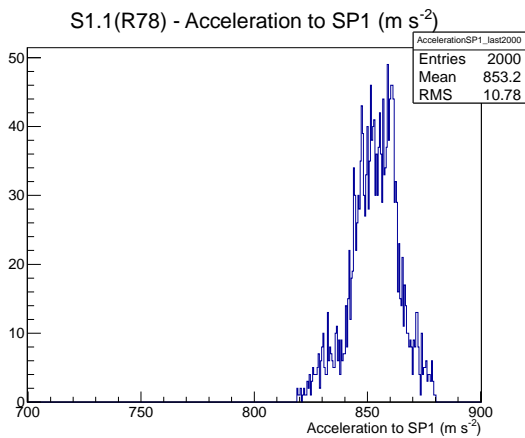

## 1 Operation Summary

	Last Shift	Total
Actuations:	120.4K	966.3 K
Quadrature Count errors:	0	71
Fiber ADC errors:	0	3
BPS errors (during actuation):	0	1
(R78) Gaps > 3s & < 10s:	1738	16224
(R78) Gaps > 10s:	410	3478
(R78) SP2 Corrections:	1298	10458
(R78) Capture Over/Under shoots:	16786/2085	88823/90908

## 2 Mechanical Performance

Starting position for the last 2000 actuations.

Starting position width over time.

Acceleration for the last 2000 actuations.

Acceleration over time. Normalised to a temperature 45C using the temperature data collected by the system.