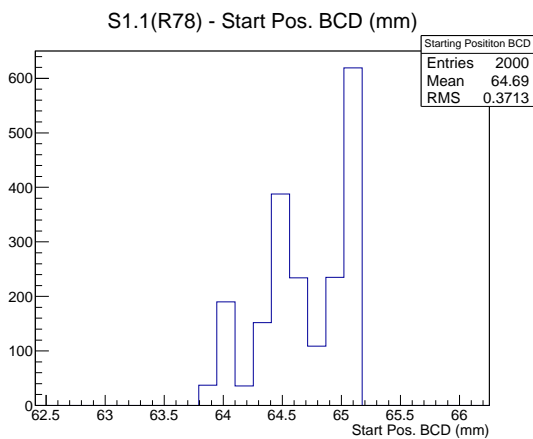

## 1 Operation Summary

	Last Shift	Total
Actuations:	120.4K	966.3 K
Quadrature Count errors:	0	71
Fiber ADC errors:	0	3
BPS errors (during actuation):	0	1
(R78) Gaps > 3s & < 10s:	1738	16224
(R78) Gaps > 10s:	410	3478
(R78) SP2 Corrections:	1298	10458
(R78) Capture Over/Under shoots:	16786/2085	88823/90908

## 2 Mechanical Performance

Starting position for the last 2000 actuations.

Starting position width over time.

Acceleration for the last 2000 actuations.

Acceleration over time. Normalised to a temperature 45C using the temperature data collected by the system.