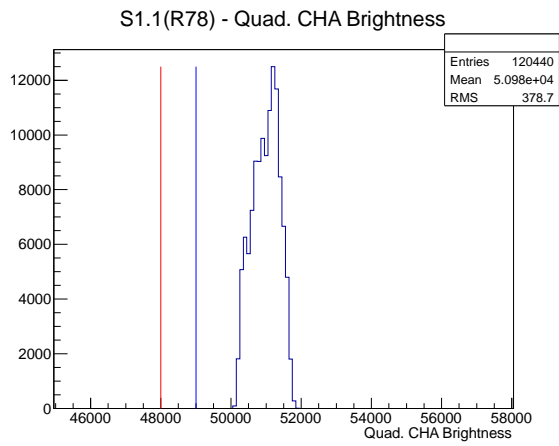

## 2 Mechanical Performance

Starting position for the last 2000 actuations.

Starting position width over time.

Acceleration for the last 2000 actuations.

Acceleration over time. Normalised to a temperature 45C using the temperature data collected by the system.

### 3 Optical Performance