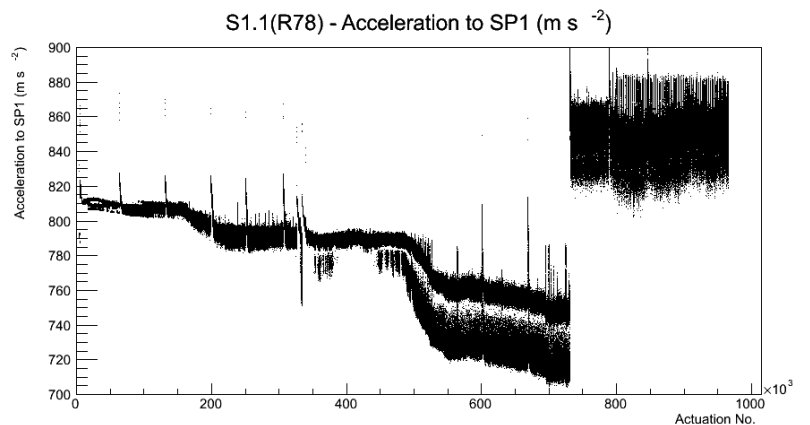

## 2 Mechanical Performance

Starting position for the last 2000 actuations.

Starting position width over time.

Acceleration for the last 2000 actuations.

Acceleration over time. Normalised to a temperature 45C using the temperature data collected by the system.

### 3 Optical Performance