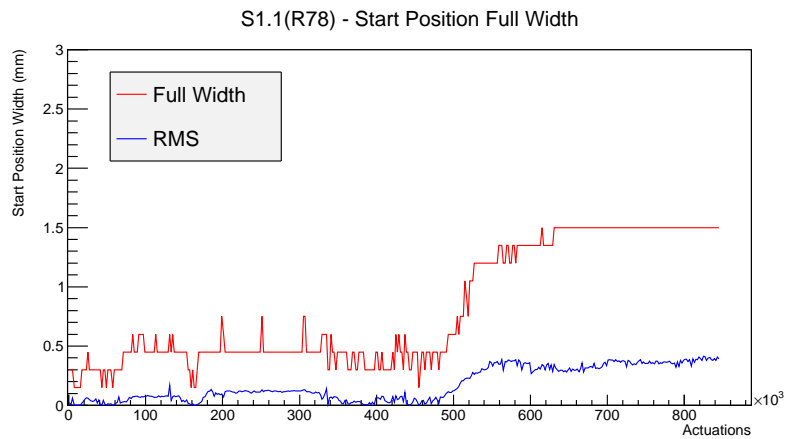

Target Performance Report - S1.1(R78)

Report Generated: October 26, 2012,

Last Actuation: 26/10/12 12:16:38

1 Operation Summary

	Last Shift	Total
Actuations:	57.2K	845.8 K
Quadrature Count errors:	0	71
Fiber ADC errors:	0	3
BPS errors (during actuation):	0	1
(R78) Gaps > 3s & < 10s:	836	14486
(R78) Gaps > 10s:	262	3068
(R78) SP2 Corrections:	521	9160
(R78) Capture Over/Under shoots:	7135/943	71094/72037

2 Mechanical Performance

Starting position for the last 2000 actuations.

Starting position width over time.

Acceleration for the last 2000 actuations.

Acceleration over time. Normalised to a temperature 45C using the temperature data collected by the system.