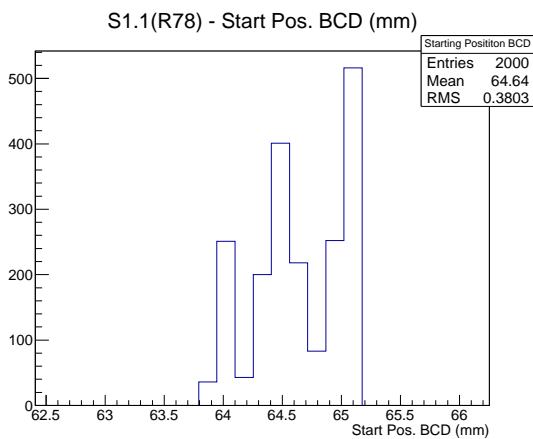

Target Performance Report - S1.1(R78)

Report Generated: October 26, 2012,

Last Actuation: 26/10/12 12:16:38

1 Operation Summary

	Last Shift	Total
Actuations:	57.2K	845.8 K
Quadrature Count errors:	0	71
Fiber ADC errors:	0	3
BPS errors (during actuation):	0	1
(R78) Gaps > 3s & < 10s:	836	14486
(R78) Gaps > 10s:	262	3068
(R78) SP2 Corrections:	521	9160
(R78) Capture Over/Under shoots:	7135/943	71094/72037

2 Mechanical Performance

Starting position for the last 2000 actuations.

Starting position width over time.

Acceleration for the last 2000 actuations.

Acceleration over time. Normalised to a temperature 45C using the temperature data collected by the system.

3 Optical Performance

4 BPS Check