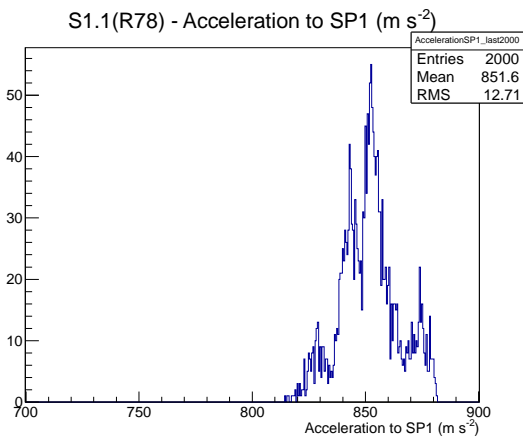

Target Performance Report - S1.1(R78)

Report Generated: October 26, 2012,

Last Actuation: 26/10/12 12:16:38

1 Operation Summary

	Last Shift	Total
Actuations:	57.2K	845.8 K
Quadrature Count errors:	0	71
Fiber ADC errors:	0	3
BPS errors (during actuation):	0	1
(R78) Gaps > 3s & < 10s:	836	14486
(R78) Gaps > 10s:	262	3068
(R78) SP2 Corrections:	521	9160
(R78) Capture Over/Under shoots:	7135/943	71094/72037

2 Mechanical Performance

Starting position for the last 2000 actuations.

Starting position width over time.

Acceleration for the last 2000 actuations.

Acceleration over time. Normalised to a temperature 45C using the temperature data collected by the system.