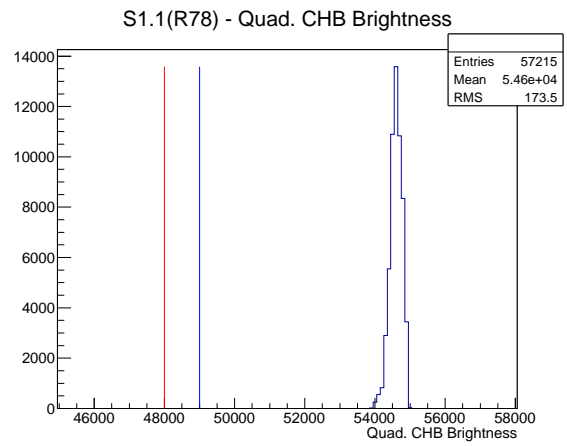

Target Performance Report - S1.1(R78)

Report Generated: October 26, 2012,

Last Actuation: 26/10/12 12:16:38

1 Operation Summary

	Last Shift	Total
Actuations:	57.2K	845.8 K
Quadrature Count errors:	0	71
Fiber ADC errors:	0	3
BPS errors (during actuation):	0	1
(R78) Gaps > 3s & < 10s:	836	14486
(R78) Gaps > 10s:	262	3068
(R78) SP2 Corrections:	521	9160
(R78) Capture Over/Under shoots:	7135/943	71094/72037

2 Mechanical Performance

Starting position for the last 2000 actuations.

Starting position width over time.

Acceleration for the last 2000 actuations.

Acceleration over time. Normalised to a temperature 45C using the temperature data collected by the system.

3 Optical Performance

4 BPS Check