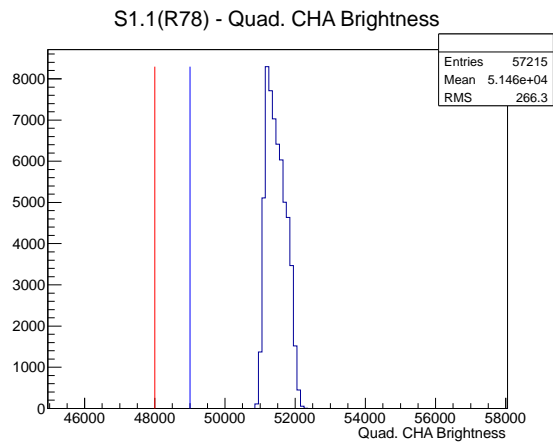

Target Performance Report - S1.1(R78)

Report Generated: October 26, 2012,

Last Actuation: 26/10/12 12:16:38

1 Operation Summary

	Last Shift	Total
Actuations:	57.2K	845.8 K
Quadrature Count errors:	0	71
Fiber ADC errors:	0	3
BPS errors (during actuation):	0	1
(R78) Gaps > 3s & < 10s:	836	14486
(R78) Gaps > 10s:	262	3068
(R78) SP2 Corrections:	521	9160
(R78) Capture Over/Under shoots:	7135/943	71094/72037

2 Mechanical Performance

Starting position for the last 2000 actuations.

Starting position width over time.

Acceleration for the last 2000 actuations.

Acceleration over time. Normalised to a temperature 45C using the temperature data collected by the system.

3 Optical Performance

4 BPS Check