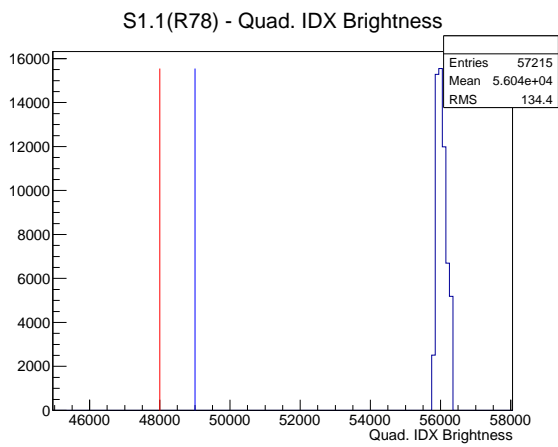

Target Performance Report - S1.1(R78)

Report Generated: October 26, 2012,

Last Actuation: 26/10/12 12:16:38

1 Operation Summary

	Last Shift	Total
Actuations:	57.2K	845.8 K
Quadrature Count errors:	0	71
Fiber ADC errors:	0	3
BPS errors (during actuation):	0	1
(R78) Gaps > 3s & < 10s:	836	14486
(R78) Gaps > 10s:	262	3068
(R78) SP2 Corrections:	521	9160
(R78) Capture Over/Under shoots:	7135/943	71094/72037

2 Mechanical Performance

Starting position for the last 2000 actuations.

Starting position width over time.

Acceleration for the last 2000 actuations.

Acceleration over time. Normalised to a temperature 45C using the temperature data collected by the system.

3 Optical Performance

4 BPS Check