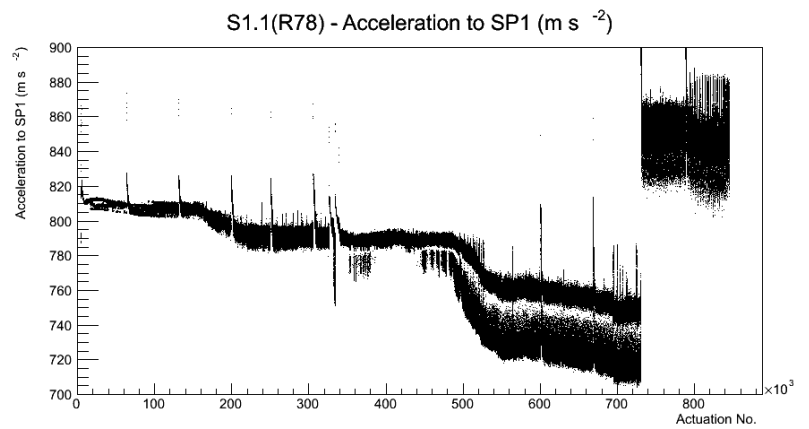

Target Performance Report - S1.1(R78)

Report Generated: October 26, 2012,

Last Actuation: 26/10/12 12:16:38

1 Operation Summary

	Last Shift	Total
Actuations:	57.2K	845.8 K
Quadrature Count errors:	0	71
Fiber ADC errors:	0	3
BPS errors (during actuation):	0	1
(R78) Gaps > 3s & < 10s:	836	14486
(R78) Gaps > 10s:	262	3068
(R78) SP2 Corrections:	521	9160
(R78) Capture Over/Under shoots:	7135/943	71094/72037

2 Mechanical Performance

Starting position for the last 2000 actuations.

Starting position width over time.

Acceleration for the last 2000 actuations.

Acceleration over time. Normalised to a temperature 45C using the temperature data collected by the system.