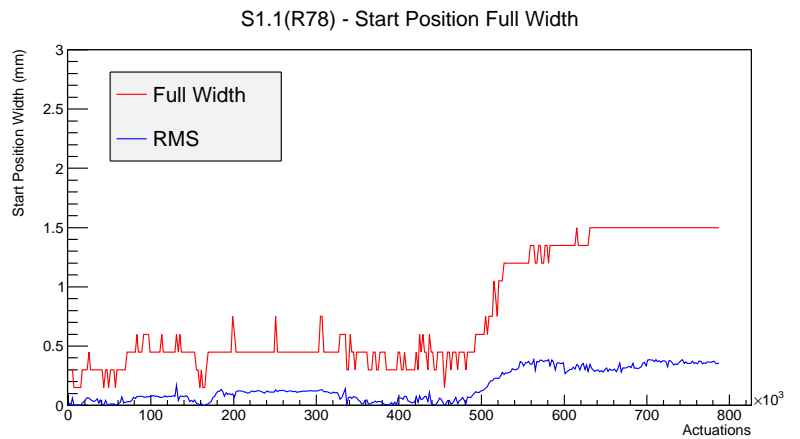

## 1 Operation Summary

	Last Shift	Total
Actuations:	58.0K	788.6 K
Quadrature Count errors:	0	71
Fiber ADC errors:	0	3
BPS errors (during actuation):	0	1
(R78) Gaps > 3s & < 10s:	642	13650
(R78) Gaps > 10s:	108	2806
(R78) SP2 Corrections:	486	8639
(R78) Capture Over/Under shoots:	9114/560	63400/63960

## 2 Mechanical Performance

Starting position for the last 2000 actuations.

Starting position width over time.

Acceleration for the last 2000 actuations.

Acceleration over time. Normalised to a temperature 45C using the temperature data collected by the system.