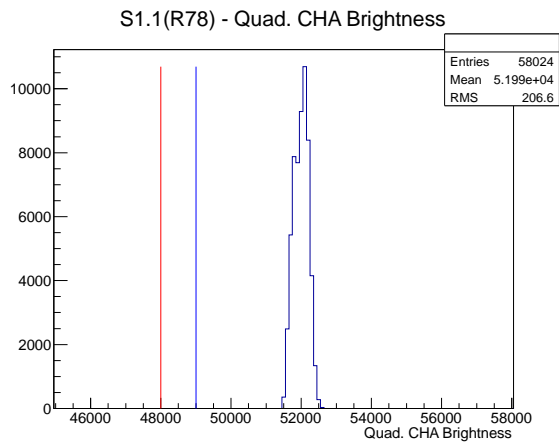

## 2 Mechanical Performance

Starting position for the last 2000 actuations.

Starting position width over time.

Acceleration for the last 2000 actuations.

Acceleration over time. Normalised to a temperature 45C using the temperature data collected by the system.

### 3 Optical Performance