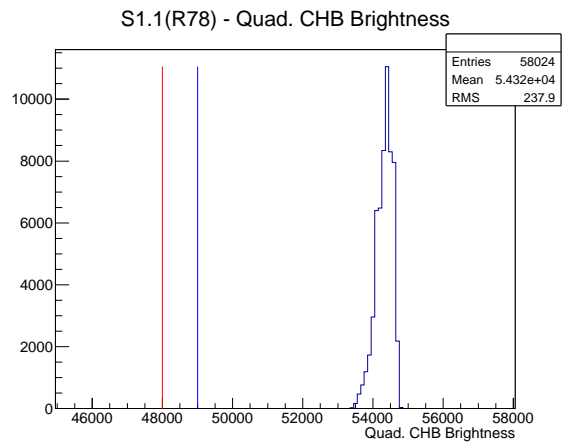

## 2 Mechanical Performance

Starting position for the last 2000 actuations.

Starting position width over time.

Acceleration for the last 2000 actuations.

Acceleration over time. Normalised to a temperature 45C using the temperature data collected by the system.

### 3 Optical Performance