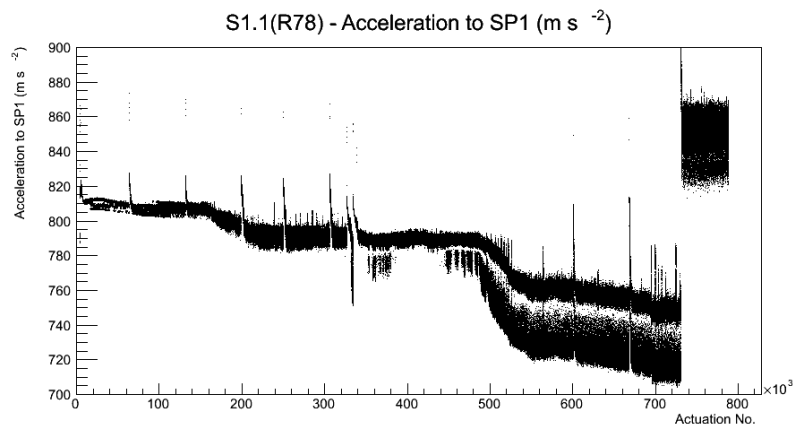

## 2 Mechanical Performance

Starting position for the last 2000 actuations.

Starting position width over time.

Acceleration for the last 2000 actuations.

Acceleration over time. Normalised to a temperature 45C using the temperature data collected by the system.

### 3 Optical Performance