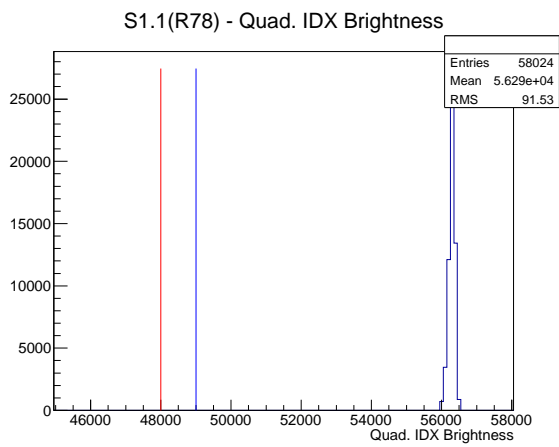

## 2 Mechanical Performance

Starting position for the last 2000 actuations.

Starting position width over time.

Acceleration for the last 2000 actuations.

Acceleration over time. Normalised to a temperature 45C using the temperature data collected by the system.

### 3 Optical Performance