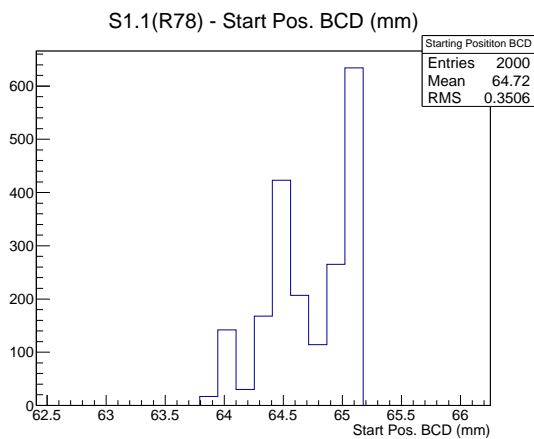

## 1 Operation Summary

	Last Shift	Total
Actuations:	58.0K	788.6 K
Quadrature Count errors:	0	71
Fiber ADC errors:	0	3
BPS errors (during actuation):	0	1
(R78) Gaps > 3s & < 10s:	642	13650
(R78) Gaps > 10s:	108	2806
(R78) SP2 Corrections:	486	8639
(R78) Capture Over/Under shoots:	9114/560	63400/63960

## 2 Mechanical Performance

Starting position for the last 2000 actuations.

Starting position width over time.

Acceleration for the last 2000 actuations.

Acceleration over time. Normalised to a temperature 45C using the temperature data collected by the system.