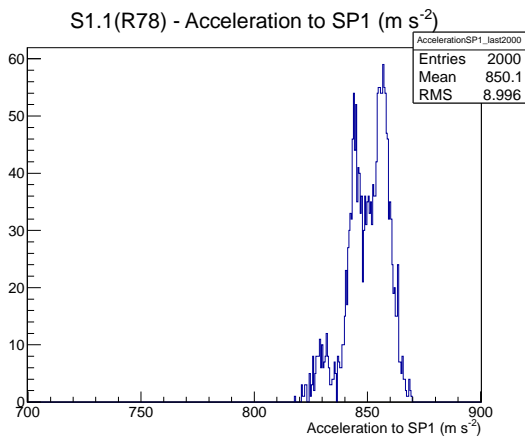

## 1 Operation Summary

	Last Shift	Total
Actuations:	58.0K	788.6 K
Quadrature Count errors:	0	71
Fiber ADC errors:	0	3
BPS errors (during actuation):	0	1
(R78) Gaps > 3s & < 10s:	642	13650
(R78) Gaps > 10s:	108	2806
(R78) SP2 Corrections:	486	8639
(R78) Capture Over/Under shoots:	9114/560	63400/63960

## 2 Mechanical Performance

Starting position for the last 2000 actuations.

Starting position width over time.

Acceleration for the last 2000 actuations.

Acceleration over time. Normalised to a temperature 45C using the temperature data collected by the system.