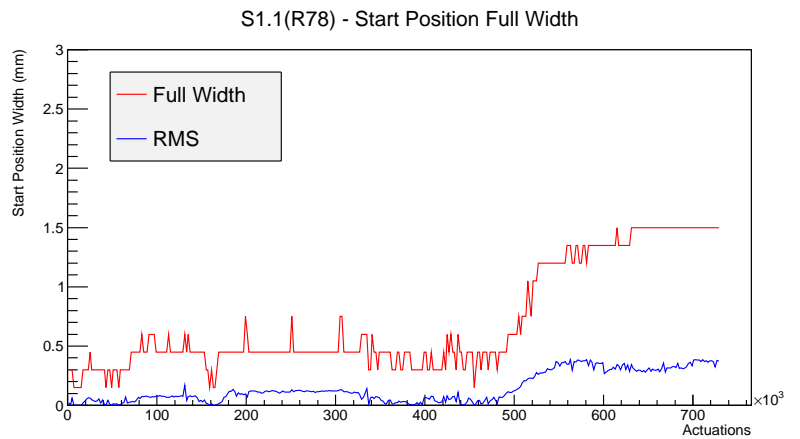

Target Performance Report - S1.1(R78)

Report Generated: October 24, 2012,

Last Actuation: 24/10/12 12:07:09

1 Operation Summary

	Last Shift	Total
Actuations:	62.2K	730.6 K
Quadrature Count errors:	0	71
Fiber ADC errors:	0	3
BPS errors (during actuation):	0	1
(R78) Gaps > 3s & < 10s:	134	13008
(R78) Gaps > 10s:	46	2698
(R78) SP2 Corrections:	153	8153
(R78) Capture Over/Under shoots:	3352/442	53844/54286

2 Mechanical Performance

Starting position for the last 2000 actuations.

Starting position width over time.

Acceleration for the last 2000 actuations.

Acceleration over time. Normalised to a temperature 45C using the temperature data collected by the system.