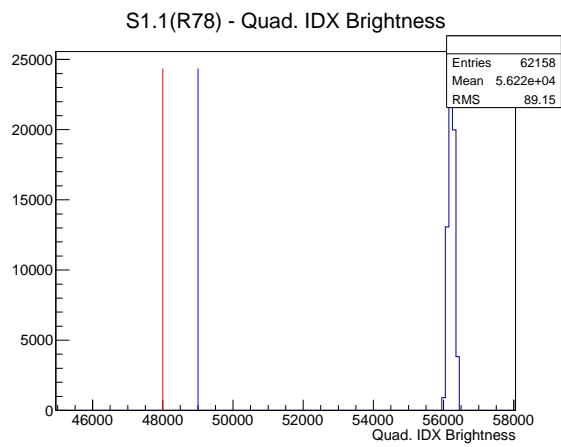

Target Performance Report - S1.1(R78)

Report Generated: October 24, 2012,

Last Actuation: 24/10/12 12:07:09

1 Operation Summary

	Last Shift	Total
Actuations:	62.2K	730.6 K
Quadrature Count errors:	0	71
Fiber ADC errors:	0	3
BPS errors (during actuation):	0	1
(R78) Gaps > 3s & < 10s:	134	13008
(R78) Gaps > 10s:	46	2698
(R78) SP2 Corrections:	153	8153
(R78) Capture Over/Under shoots:	3352/442	53844/54286

2 Mechanical Performance

Starting position for the last 2000 actuations.

Starting position width over time.

Acceleration for the last 2000 actuations.

Acceleration over time. Normalised to a temperature 45C using the temperature data collected by the system.

3 Optical Performance

4 BPS Check