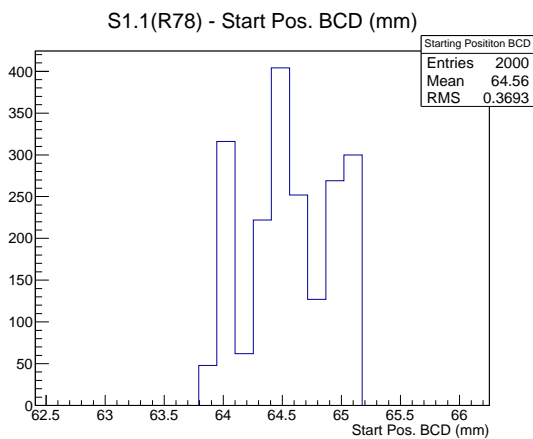

Target Performance Report - S1.1(R78)

Report Generated: October 24, 2012,

Last Actuation: 24/10/12 12:07:09

1 Operation Summary

	Last Shift	Total
Actuations:	62.2K	730.6 K
Quadrature Count errors:	0	71
Fiber ADC errors:	0	3
BPS errors (during actuation):	0	1
(R78) Gaps > 3s & < 10s:	134	13008
(R78) Gaps > 10s:	46	2698
(R78) SP2 Corrections:	153	8153
(R78) Capture Over/Under shoots:	3352/442	53844/54286

2 Mechanical Performance

Starting position for the last 2000 actuations.

Starting position width over time.

Acceleration for the last 2000 actuations.

Acceleration over time. Normalised to a temperature 45C using the temperature data collected by the system.

3 Optical Performance

4 BPS Check