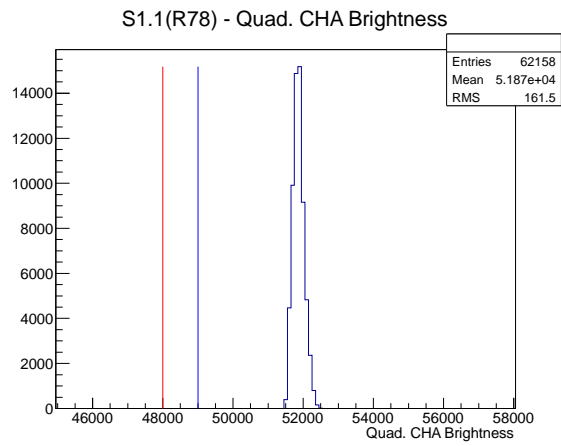

Target Performance Report - S1.1(R78)

Report Generated: October 24, 2012,

Last Actuation: 24/10/12 12:07:09

1 Operation Summary

	Last Shift	Total
Actuations:	62.2K	730.6 K
Quadrature Count errors:	0	71
Fiber ADC errors:	0	3
BPS errors (during actuation):	0	1
(R78) Gaps > 3s & < 10s:	134	13008
(R78) Gaps > 10s:	46	2698
(R78) SP2 Corrections:	153	8153
(R78) Capture Over/Under shoots:	3352/442	53844/54286

2 Mechanical Performance

Starting position for the last 2000 actuations.

Starting position width over time.

Acceleration for the last 2000 actuations.

Acceleration over time. Normalised to a temperature 45C using the temperature data collected by the system.

3 Optical Performance

4 BPS Check