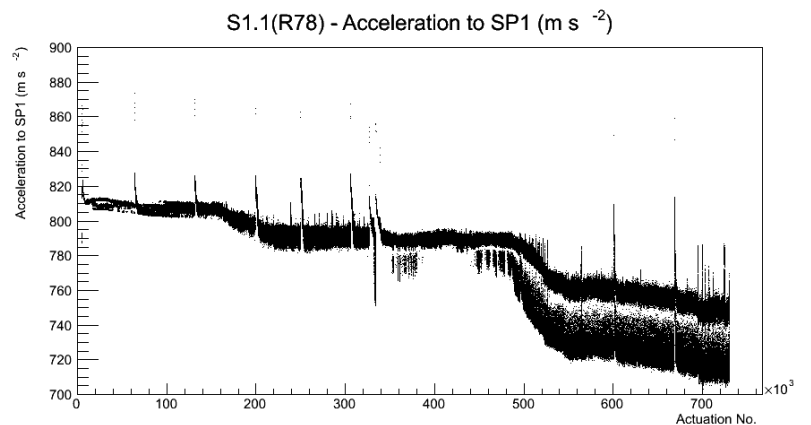

Target Performance Report - S1.1(R78)

Report Generated: October 24, 2012,

Last Actuation: 24/10/12 12:07:09

1 Operation Summary

	Last Shift	Total
Actuations:	62.2K	730.6 K
Quadrature Count errors:	0	71
Fiber ADC errors:	0	3
BPS errors (during actuation):	0	1
(R78) Gaps > 3s & < 10s:	134	13008
(R78) Gaps > 10s:	46	2698
(R78) SP2 Corrections:	153	8153
(R78) Capture Over/Under shoots:	3352/442	53844/54286

2 Mechanical Performance

Starting position for the last 2000 actuations.

Starting position width over time.

Acceleration for the last 2000 actuations.

Acceleration over time. Normalised to a temperature 45C using the temperature data collected by the system.

3 Optical Performance

4 BPS Check