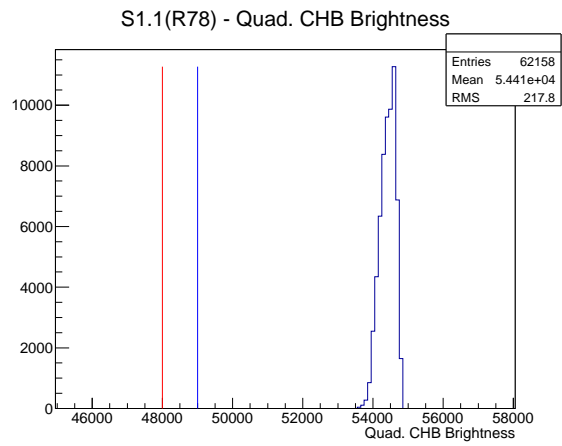

Target Performance Report - S1.1(R78)

Report Generated: October 24, 2012,

Last Actuation: 24/10/12 12:07:09

1 Operation Summary

	Last Shift	Total
Actuations:	62.2K	730.6 K
Quadrature Count errors:	0	71
Fiber ADC errors:	0	3
BPS errors (during actuation):	0	1
(R78) Gaps > 3s & < 10s:	134	13008
(R78) Gaps > 10s:	46	2698
(R78) SP2 Corrections:	153	8153
(R78) Capture Over/Under shoots:	3352/442	53844/54286

2 Mechanical Performance

Starting position for the last 2000 actuations.

Starting position width over time.

Acceleration for the last 2000 actuations.

Acceleration over time. Normalised to a temperature 45C using the temperature data collected by the system.

3 Optical Performance

4 BPS Check