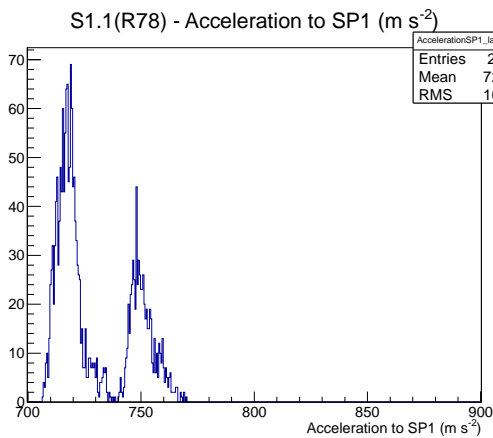

Target Performance Report - S1.1(R78)

Report Generated: October 24, 2012,

Last Actuation: 24/10/12 12:07:09

1 Operation Summary

	Last Shift	Total
Actuations:	62.2K	730.6 K
Quadrature Count errors:	0	71
Fiber ADC errors:	0	3
BPS errors (during actuation):	0	1
(R78) Gaps > 3s & < 10s:	134	13008
(R78) Gaps > 10s:	46	2698
(R78) SP2 Corrections:	153	8153
(R78) Capture Over/Under shoots:	3352/442	53844/54286

2 Mechanical Performance

Starting position for the last 2000 actuations.

Starting position width over time.

Acceleration for the last 2000 actuations.

Acceleration over time. Normalised to a temperature 45C using the temperature data collected by the system.