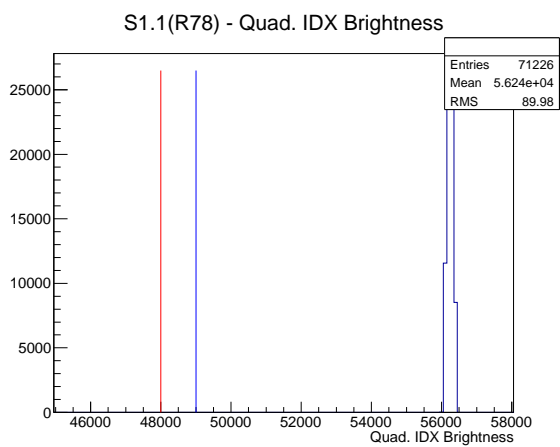

## 2 Mechanical Performance

Starting position for the last 2000 actuations.

Starting position width over time.

Acceleration for the last 2000 actuations.

Acceleration over time. Normalised to a temperature 45C using the temperature data collected by the system.

### 3 Optical Performance