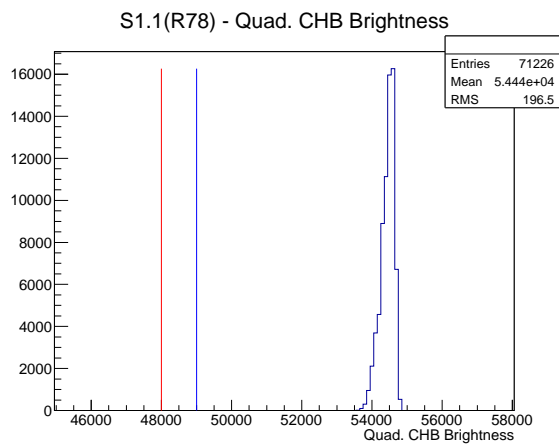

## 2 Mechanical Performance

Starting position for the last 2000 actuations.

Starting position width over time.

Acceleration for the last 2000 actuations.

Acceleration over time. Normalised to a temperature 45C using the temperature data collected by the system.

### 3 Optical Performance