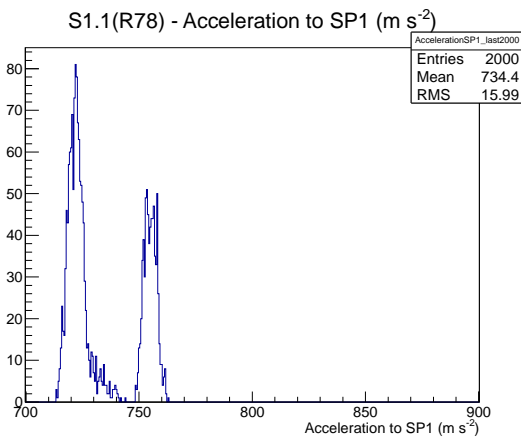

## 1 Operation Summary

	Last Shift	Total
Actuations:	71.2K	668.4 K
Quadrature Count errors:	0	71
Fiber ADC errors:	0	3
BPS errors (during actuation):	0	1
(R78) Gaps > 3s & < 10s:	2	12874
(R78) Gaps > 10s:	2	2652
(R78) SP2 Corrections:	22	8000
(R78) Capture Over/Under shoots:	1204/234	50257/50491

## 2 Mechanical Performance

Starting position for the last 2000 actuations.

Starting position width over time.

Acceleration for the last 2000 actuations.

Acceleration over time. Normalised to a temperature 45C using the temperature data collected by the system.