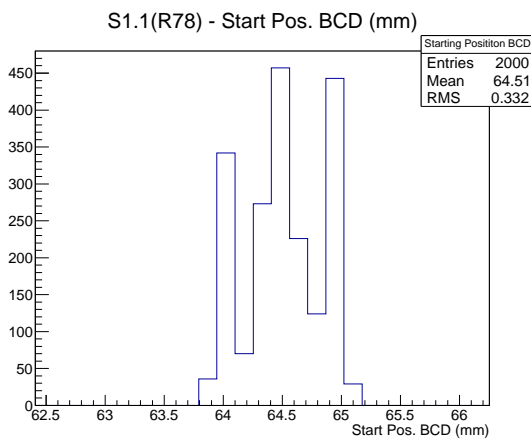

## 1 Operation Summary

	Last Shift	Total
Actuations:	71.2K	668.4 K
Quadrature Count errors:	0	71
Fiber ADC errors:	0	3
BPS errors (during actuation):	0	1
(R78) Gaps > 3s & < 10s:	2	12874
(R78) Gaps > 10s:	2	2652
(R78) SP2 Corrections:	22	8000
(R78) Capture Over/Under shoots:	1204/234	50257/50491

## 2 Mechanical Performance

Starting position for the last 2000 actuations.

Starting position width over time.

Acceleration for the last 2000 actuations.

Acceleration over time. Normalised to a temperature 45C using the temperature data collected by the system.

### 3 Optical Performance