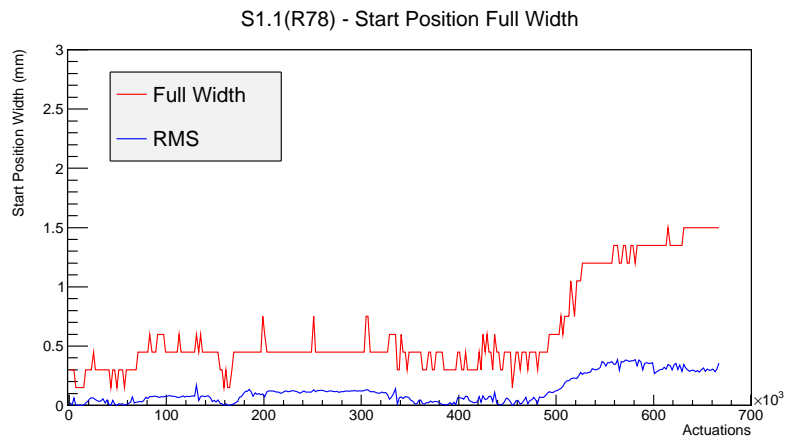

## 1 Operation Summary

	Last Shift	Total
Actuations:	71.2K	668.4 K
Quadrature Count errors:	0	71
Fiber ADC errors:	0	3
BPS errors (during actuation):	0	1
(R78) Gaps > 3s & < 10s:	2	12874
(R78) Gaps > 10s:	2	2652
(R78) SP2 Corrections:	22	8000
(R78) Capture Over/Under shoots:	1204/234	50257/50491

## 2 Mechanical Performance

Starting position for the last 2000 actuations.

Starting position width over time.

Acceleration for the last 2000 actuations.

Acceleration over time. Normalised to a temperature 45C using the temperature data collected by the system.