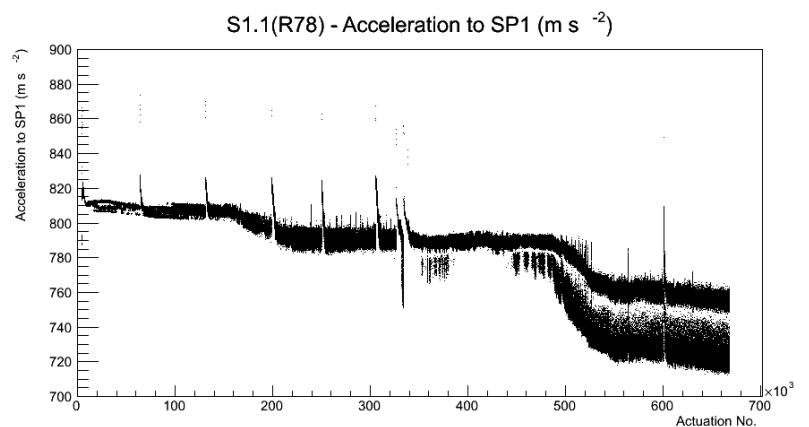

## 2 Mechanical Performance

Starting position for the last 2000 actuations.

Starting position width over time.

Acceleration for the last 2000 actuations.

Acceleration over time. Normalised to a temperature 45C using the temperature data collected by the system.

### 3 Optical Performance