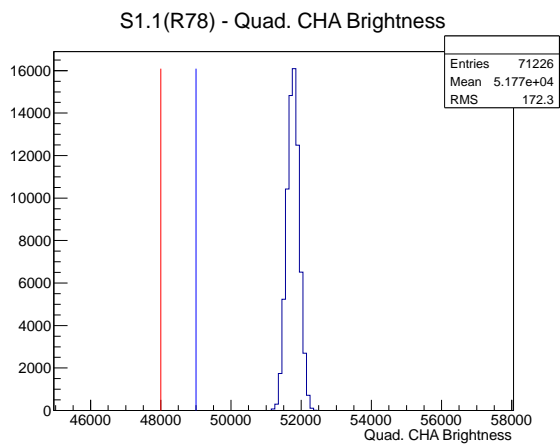

## 2 Mechanical Performance

Starting position for the last 2000 actuations.

Starting position width over time.

Acceleration for the last 2000 actuations.

Acceleration over time. Normalised to a temperature 45C using the temperature data collected by the system.

### 3 Optical Performance