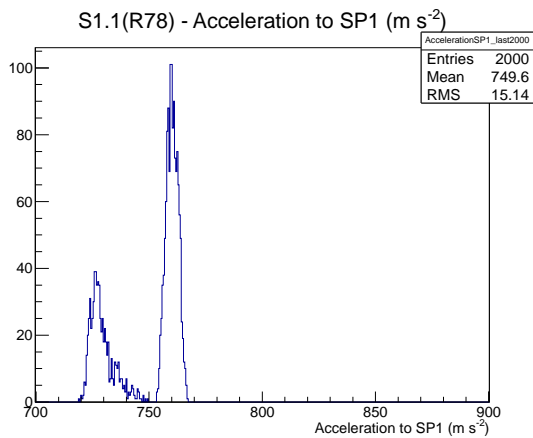

Target Performance Report - S1.1(R78)

Report Generated: October 22, 2012,

Last Actuation: 22/10/12 10:43:06

1 Operation Summary

	Last Shift	Total
Actuations:	270.6K	597.2 K
Quadrature Count errors:	50	71
Fiber ADC errors:	3	3
BPS errors (during actuation):	1	1
(R78) Gaps > 3s & < 10s:	2	12872
(R78) Gaps > 10s:	10	2650
(R78) SP2 Corrections:	58	7978
(R78) Capture Over/Under shoots:	3207/4429	44624/49053

2 Mechanical Performance

Starting position for the last 2000 actuations.

Starting position width over time.

Acceleration for the last 2000 actuations.

Acceleration over time. Normalised to a temperature 45C using the temperature data collected by the system.