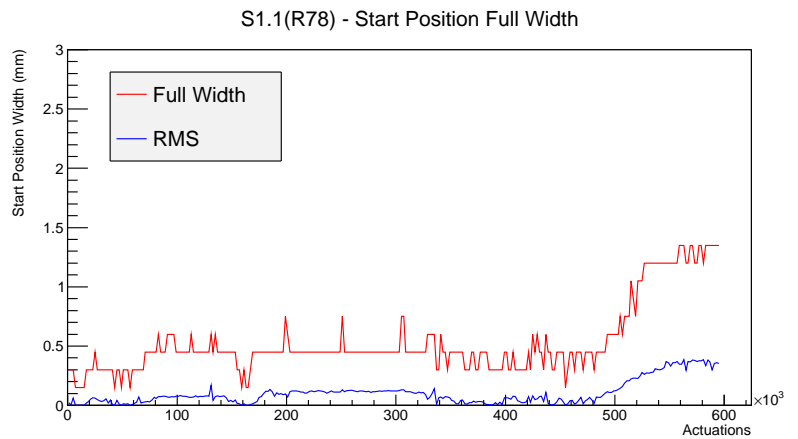

Target Performance Report - S1.1(R78)

Report Generated: October 22, 2012,

Last Actuation: 22/10/12 10:43:06

1 Operation Summary

	Last Shift	Total
Actuations:	270.6K	597.2 K
Quadrature Count errors:	50	71
Fiber ADC errors:	3	3
BPS errors (during actuation):	1	1
(R78) Gaps > 3s & < 10s:	2	12872
(R78) Gaps > 10s:	10	2650
(R78) SP2 Corrections:	58	7978
(R78) Capture Over/Under shoots:	3207/4429	44624/49053

2 Mechanical Performance

Starting position for the last 2000 actuations.

Starting position width over time.

Acceleration for the last 2000 actuations.

Acceleration over time. Normalised to a temperature 45C using the temperature data collected by the system.