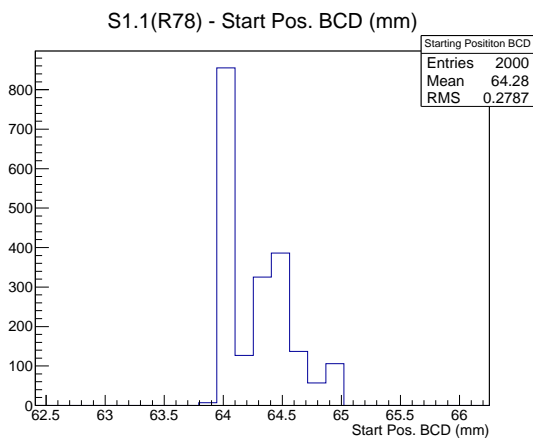

Target Performance Report - S1.1(R78)

Report Generated: October 22, 2012,

Last Actuation: 22/10/12 10:43:06

1 Operation Summary

	Last Shift	Total
Actuations:	270.6K	597.2 K
Quadrature Count errors:	50	71
Fiber ADC errors:	3	3
BPS errors (during actuation):	1	1
(R78) Gaps > 3s & < 10s:	2	12872
(R78) Gaps > 10s:	10	2650
(R78) SP2 Corrections:	58	7978
(R78) Capture Over/Under shoots:	3207/4429	44624/49053

2 Mechanical Performance

Starting position for the last 2000 actuations.

Starting position width over time.

Acceleration for the last 2000 actuations.

Acceleration over time. Normalised to a temperature 45C using the temperature data collected by the system.

3 Optical Performance

4 BPS Check