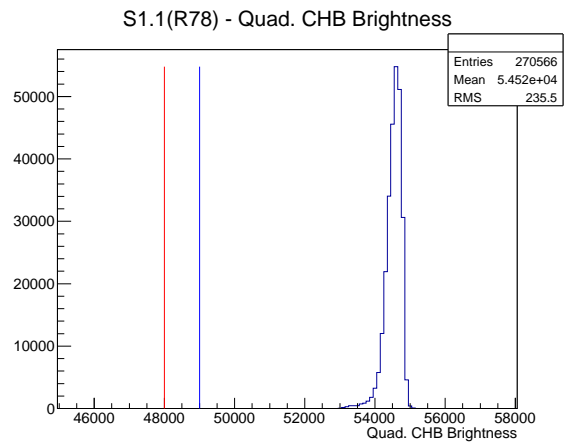

Target Performance Report - S1.1(R78)

Report Generated: October 22, 2012,

Last Actuation: 22/10/12 10:43:06

1 Operation Summary

	Last Shift	Total
Actuations:	270.6K	597.2 K
Quadrature Count errors:	50	71
Fiber ADC errors:	3	3
BPS errors (during actuation):	1	1
(R78) Gaps > 3s & < 10s:	2	12872
(R78) Gaps > 10s:	10	2650
(R78) SP2 Corrections:	58	7978
(R78) Capture Over/Under shoots:	3207/4429	44624/49053

2 Mechanical Performance

Starting position for the last 2000 actuations.

Starting position width over time.

Acceleration for the last 2000 actuations.

Acceleration over time. Normalised to a temperature 45C using the temperature data collected by the system.

3 Optical Performance

4 BPS Check