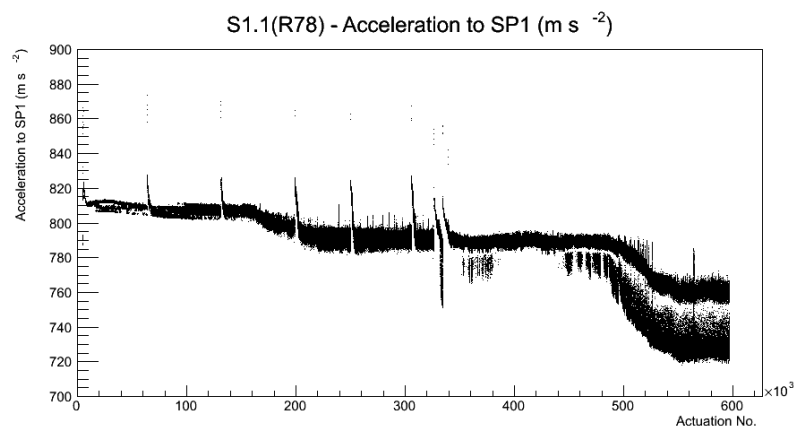

Target Performance Report - S1.1(R78)

Report Generated: October 22, 2012,

Last Actuation: 22/10/12 10:43:06

1 Operation Summary

	Last Shift	Total
Actuations:	270.6K	597.2 K
Quadrature Count errors:	50	71
Fiber ADC errors:	3	3
BPS errors (during actuation):	1	1
(R78) Gaps > 3s & < 10s:	2	12872
(R78) Gaps > 10s:	10	2650
(R78) SP2 Corrections:	58	7978
(R78) Capture Over/Under shoots:	3207/4429	44624/49053

2 Mechanical Performance

Starting position for the last 2000 actuations.

Starting position width over time.

Acceleration for the last 2000 actuations.

Acceleration over time. Normalised to a temperature 45C using the temperature data collected by the system.

3 Optical Performance

4 BPS Check