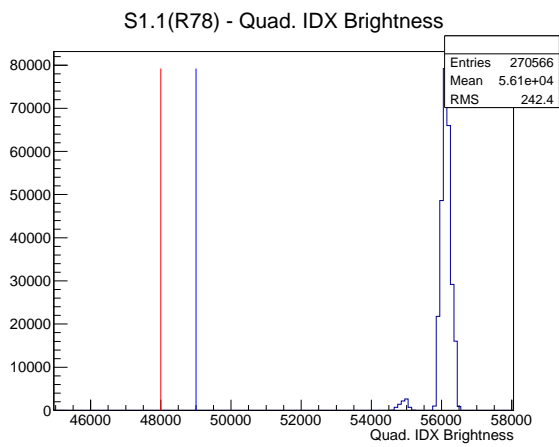

Target Performance Report - S1.1(R78)

Report Generated: October 22, 2012,

Last Actuation: 22/10/12 10:43:06

1 Operation Summary

	Last Shift	Total
Actuations:	270.6K	597.2 K
Quadrature Count errors:	50	71
Fiber ADC errors:	3	3
BPS errors (during actuation):	1	1
(R78) Gaps > 3s & < 10s:	2	12872
(R78) Gaps > 10s:	10	2650
(R78) SP2 Corrections:	58	7978
(R78) Capture Over/Under shoots:	3207/4429	44624/49053

2 Mechanical Performance

Starting position for the last 2000 actuations.

Starting position width over time.

Acceleration for the last 2000 actuations.

Acceleration over time. Normalised to a temperature 45C using the temperature data collected by the system.

3 Optical Performance

4 BPS Check