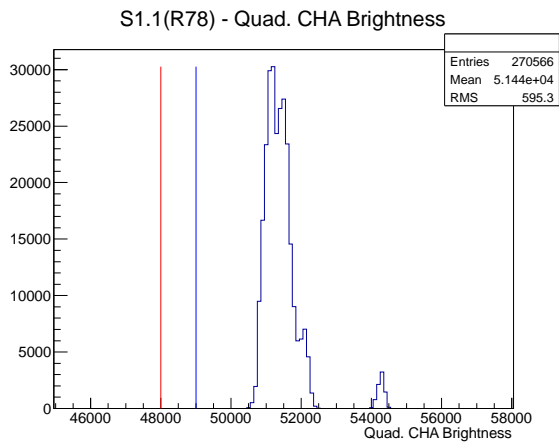

Target Performance Report - S1.1(R78)

Report Generated: October 22, 2012,

Last Actuation: 22/10/12 10:43:06

1 Operation Summary

	Last Shift	Total
Actuations:	270.6K	597.2 K
Quadrature Count errors:	50	71
Fiber ADC errors:	3	3
BPS errors (during actuation):	1	1
(R78) Gaps > 3s & < 10s:	2	12872
(R78) Gaps > 10s:	10	2650
(R78) SP2 Corrections:	58	7978
(R78) Capture Over/Under shoots:	3207/4429	44624/49053

2 Mechanical Performance

Starting position for the last 2000 actuations.

Starting position width over time.

Acceleration for the last 2000 actuations.

Acceleration over time. Normalised to a temperature 45C using the temperature data collected by the system.

3 Optical Performance

4 BPS Check