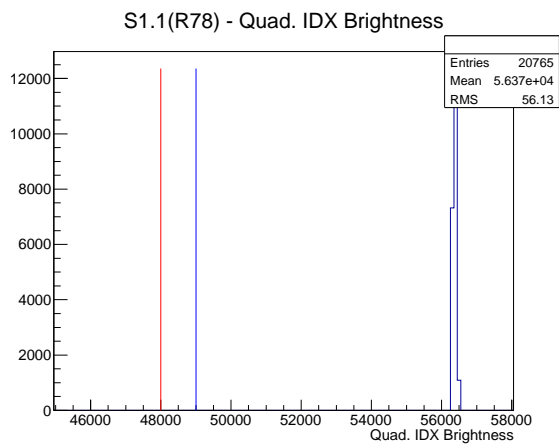

Target Performance Report - S1.1(R78)

Report Generated: October 1, 2012,

Last Actuation: 01/10/12 11:51:22

1 Operation Summary

	Last Shift	Total
Actuations:	20.8K	326.6 K
Quadrature Count errors:	0	21
Fiber ADC errors:	0	0
BPS errors (during actuation):	0	0
(R78) Gaps > 3s & < 10s:	5278	12868
(R78) Gaps > 10s:	1038	2640
(R78) SP2 Corrections:	985	7919
(R78) Capture Over/Under shoots:	6820/4641	36777/41418

2 Mechanical Performance

Starting position for the last 2000 actuations.

Starting position width over time.

Acceleration for the last 2000 actuations.

Acceleration over time. Normalised to a temperature 45C using the temperature data collected by the system.

3 Optical Performance

4 BPS Check