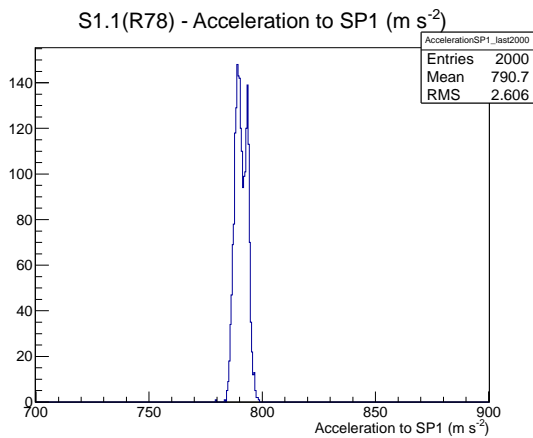

Target Performance Report - S1.1(R78)

Report Generated: October 1, 2012,

Last Actuation: 01/10/12 11:51:22

1 Operation Summary

	Last Shift	Total
Actuations:	20.8K	326.6 K
Quadrature Count errors:	0	21
Fiber ADC errors:	0	0
BPS errors (during actuation):	0	0
(R78) Gaps > 3s & < 10s:	5278	12868
(R78) Gaps > 10s:	1038	2640
(R78) SP2 Corrections:	985	7919
(R78) Capture Over/Under shoots:	6820/4641	36777/41418

2 Mechanical Performance

Starting position for the last 2000 actuations.

Starting position width over time.

Acceleration for the last 2000 actuations.

Acceleration over time. Normalised to a temperature 45C using the temperature data collected by the system.