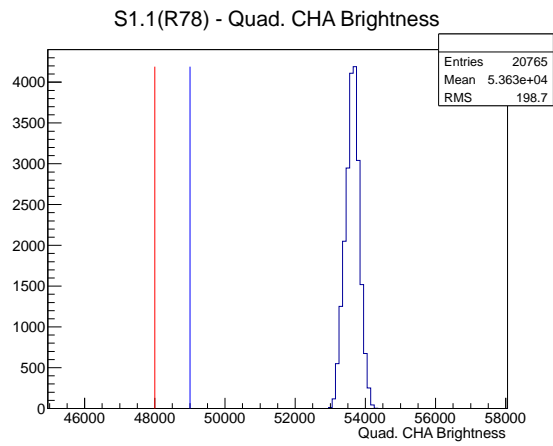

Target Performance Report - S1.1(R78)

Report Generated: October 1, 2012,

Last Actuation: 01/10/12 11:51:22

1 Operation Summary

	Last Shift	Total
Actuations:	20.8K	326.6 K
Quadrature Count errors:	0	21
Fiber ADC errors:	0	0
BPS errors (during actuation):	0	0
(R78) Gaps > 3s & < 10s:	5278	12868
(R78) Gaps > 10s:	1038	2640
(R78) SP2 Corrections:	985	7919
(R78) Capture Over/Under shoots:	6820/4641	36777/41418

2 Mechanical Performance

Starting position for the last 2000 actuations.

Starting position width over time.

Acceleration for the last 2000 actuations.

Acceleration over time. Normalised to a temperature 45C using the temperature data collected by the system.

3 Optical Performance

4 BPS Check