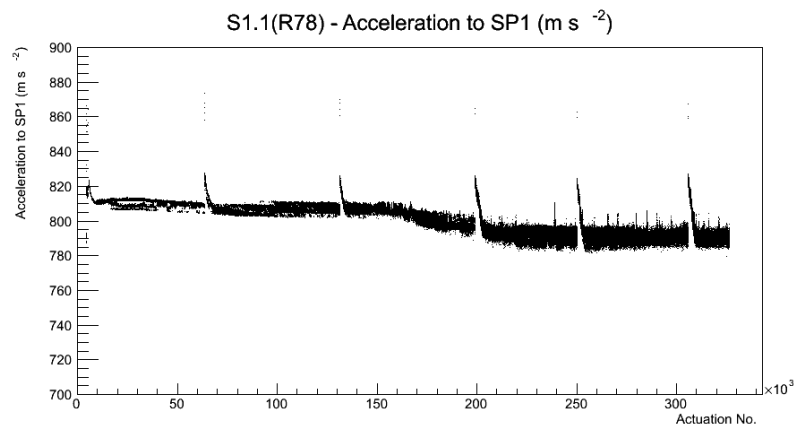

Target Performance Report - S1.1(R78)

Report Generated: October 1, 2012,

Last Actuation: 01/10/12 11:51:22

1 Operation Summary

	Last Shift	Total
Actuations:	20.8K	326.6 K
Quadrature Count errors:	0	21
Fiber ADC errors:	0	0
BPS errors (during actuation):	0	0
(R78) Gaps > 3s & < 10s:	5278	12868
(R78) Gaps > 10s:	1038	2640
(R78) SP2 Corrections:	985	7919
(R78) Capture Over/Under shoots:	6820/4641	36777/41418

2 Mechanical Performance

Starting position for the last 2000 actuations.

Starting position width over time.

Acceleration for the last 2000 actuations.

Acceleration over time. Normalised to a temperature 45C using the temperature data collected by the system.

3 Optical Performance

4 BPS Check