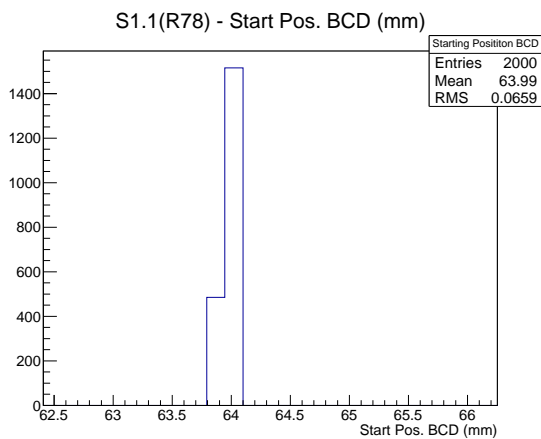

Target Performance Report - S1.1(R78)

Report Generated: October 1, 2012,

Last Actuation: 01/10/12 11:51:22

1 Operation Summary

	Last Shift	Total
Actuations:	20.8K	326.6 K
Quadrature Count errors:	0	21
Fiber ADC errors:	0	0
BPS errors (during actuation):	0	0
(R78) Gaps > 3s & < 10s:	5278	12868
(R78) Gaps > 10s:	1038	2640
(R78) SP2 Corrections:	985	7919
(R78) Capture Over/Under shoots:	6820/4641	36777/41418

2 Mechanical Performance

Starting position for the last 2000 actuations.

Starting position width over time.

Acceleration for the last 2000 actuations.

Acceleration over time. Normalised to a temperature 45C using the temperature data collected by the system.