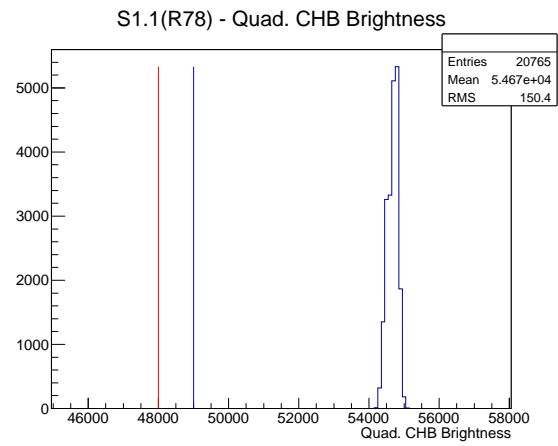

Target Performance Report - S1.1(R78)

Report Generated: October 1, 2012,

Last Actuation: 01/10/12 11:51:22

1 Operation Summary

	Last Shift	Total
Actuations:	20.8K	326.6 K
Quadrature Count errors:	0	21
Fiber ADC errors:	0	0
BPS errors (during actuation):	0	0
(R78) Gaps > 3s & < 10s:	5278	12868
(R78) Gaps > 10s:	1038	2640
(R78) SP2 Corrections:	985	7919
(R78) Capture Over/Under shoots:	6820/4641	36777/41418

2 Mechanical Performance

Starting position for the last 2000 actuations.

Starting position width over time.

Acceleration for the last 2000 actuations.

Acceleration over time. Normalised to a temperature 45C using the temperature data collected by the system.

3 Optical Performance

4 BPS Check