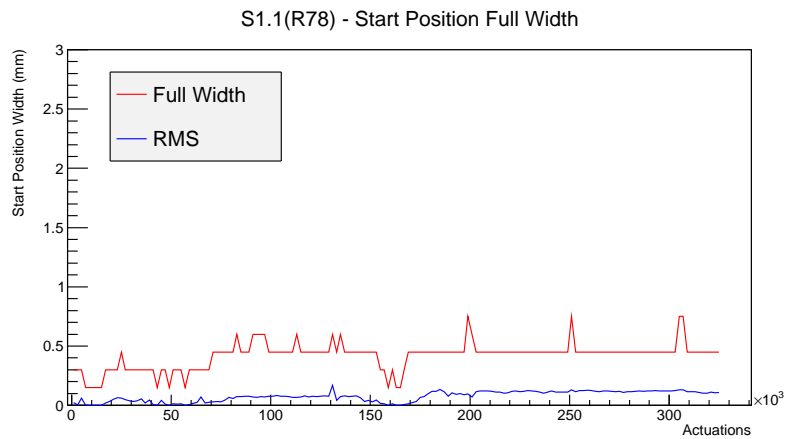

Target Performance Report - S1.1(R78)

Report Generated: October 1, 2012,

Last Actuation: 01/10/12 11:51:22

1 Operation Summary

	Last Shift	Total
Actuations:	20.8K	326.6 K
Quadrature Count errors:	0	21
Fiber ADC errors:	0	0
BPS errors (during actuation):	0	0
(R78) Gaps > 3s & < 10s:	5278	12868
(R78) Gaps > 10s:	1038	2640
(R78) SP2 Corrections:	985	7919
(R78) Capture Over/Under shoots:	6820/4641	36777/41418

2 Mechanical Performance

Starting position for the last 2000 actuations.

Starting position width over time.

Acceleration for the last 2000 actuations.

Acceleration over time. Normalised to a temperature 45C using the temperature data collected by the system.