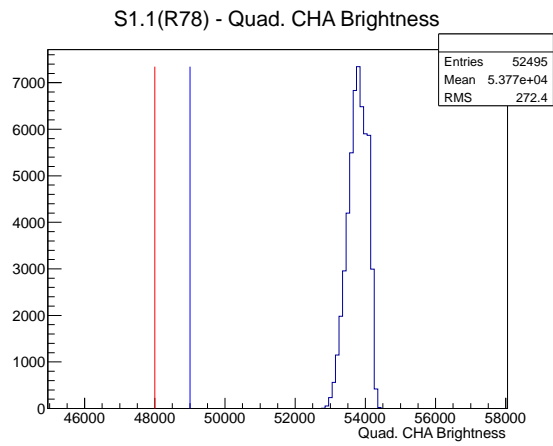

## 2 Mechanical Performance

Starting position for the last 2000 actuations.

Starting position width over time.

Acceleration for the last 2000 actuations.

Acceleration over time. Normalised to a temperature 45C using the temperature data collected by the system.

### 3 Optical Performance