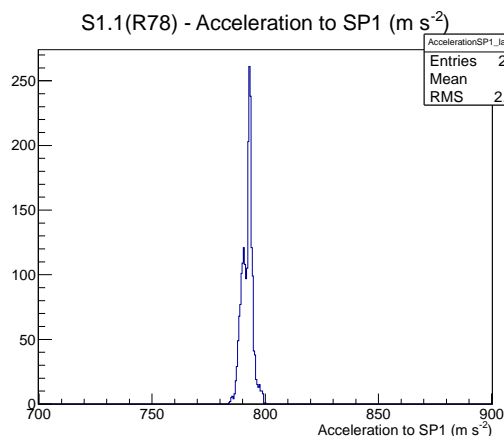

## 1 Operation Summary

	Last Shift	Total
Actuations:	52.5K	305.9 K
Quadrature Count errors:	0	21
Fiber ADC errors:	0	0
BPS errors (during actuation):	0	0
(R78) Gaps > 3s & < 10s:	5088	7590
(R78) Gaps > 10s:	968	1602
(R78) SP2 Corrections:	4108	6934
(R78) Capture Over/Under shoots:	13222/6032	23924/29956

## 2 Mechanical Performance

Starting position for the last 2000 actuations.

Starting position width over time.

Acceleration for the last 2000 actuations.

Acceleration over time. Normalised to a temperature 45C using the temperature data collected by the system.