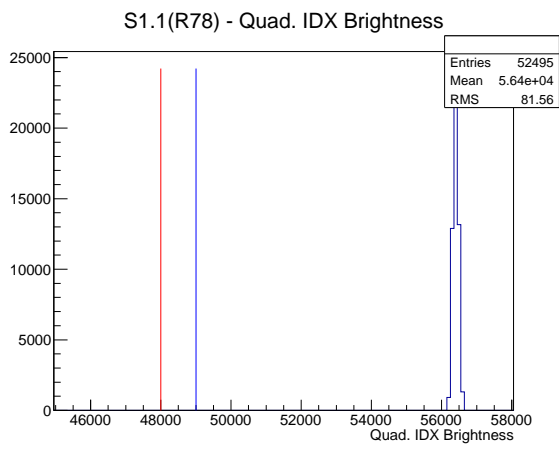

## 2 Mechanical Performance

Starting position for the last 2000 actuations.

Starting position width over time.

Acceleration for the last 2000 actuations.

Acceleration over time. Normalised to a temperature 45C using the temperature data collected by the system.

### 3 Optical Performance