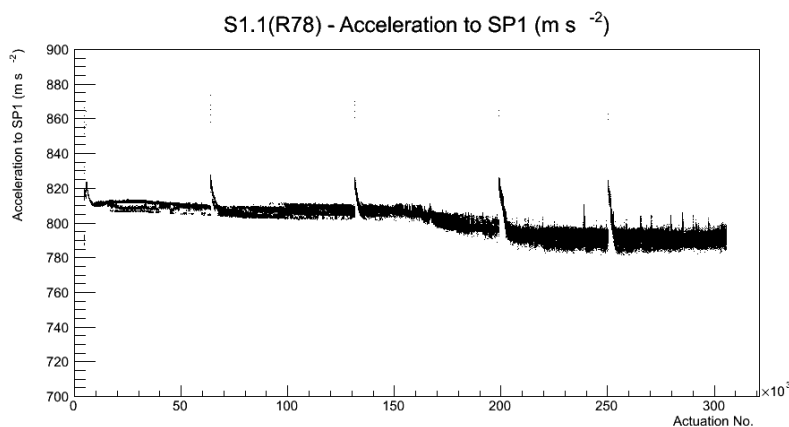

## 2 Mechanical Performance

Starting position for the last 2000 actuations.

Starting position width over time.

Acceleration for the last 2000 actuations.

Acceleration over time. Normalised to a temperature 45C using the temperature data collected by the system.

### 3 Optical Performance