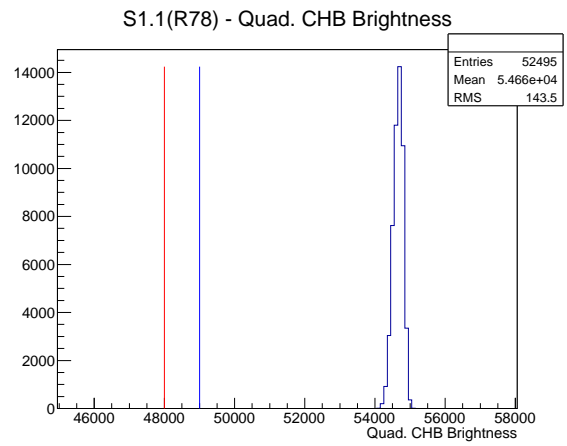

## 2 Mechanical Performance

Starting position for the last 2000 actuations.

Starting position width over time.

Acceleration for the last 2000 actuations.

Acceleration over time. Normalised to a temperature 45C using the temperature data collected by the system.

### 3 Optical Performance