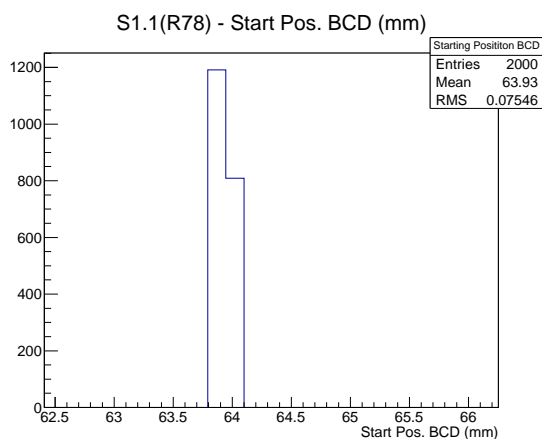

## 1 Operation Summary

	Last Shift	Total
Actuations:	52.5K	305.9 K
Quadrature Count errors:	0	21
Fiber ADC errors:	0	0
BPS errors (during actuation):	0	0
(R78) Gaps > 3s & < 10s:	5088	7590
(R78) Gaps > 10s:	968	1602
(R78) SP2 Corrections:	4108	6934
(R78) Capture Over/Under shoots:	13222/6032	23924/29956

## 2 Mechanical Performance

Starting position for the last 2000 actuations.

Starting position width over time.

Acceleration for the last 2000 actuations.

Acceleration over time. Normalised to a temperature 45C using the temperature data collected by the system.