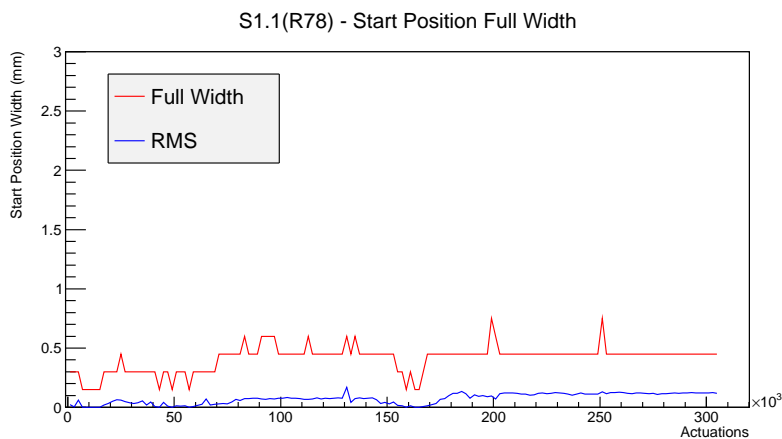

## 1 Operation Summary

	Last Shift	Total
Actuations:	52.5K	305.9 K
Quadrature Count errors:	0	21
Fiber ADC errors:	0	0
BPS errors (during actuation):	0	0
(R78) Gaps > 3s & < 10s:	5088	7590
(R78) Gaps > 10s:	968	1602
(R78) SP2 Corrections:	4108	6934
(R78) Capture Over/Under shoots:	13222/6032	23924/29956

## 2 Mechanical Performance

Starting position for the last 2000 actuations.

Starting position width over time.

Acceleration for the last 2000 actuations.

Acceleration over time. Normalised to a temperature 45C using the temperature data collected by the system.