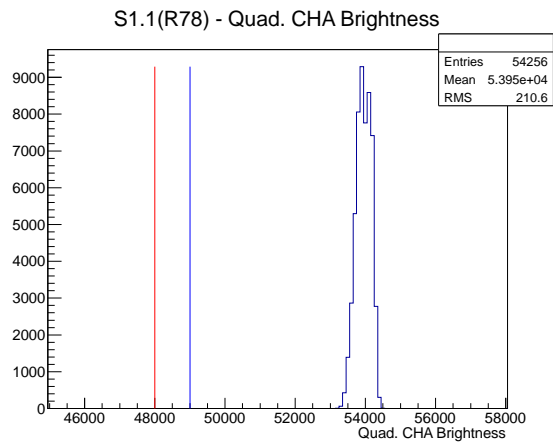

Target Performance Report - S1.1(R78)

Report Generated: September 29, 2012,

Last Actuation: 29/09/12 14:42:08

1 Operation Summary

	Last Shift	Total
Actuations:	54.3K	253.4 K
Quadrature Count errors:	1	21
Fiber ADC errors:	0	0
BPS errors (during actuation):	0	0
(R78) Gaps > 3s & < 10s:	2424	2502
(R78) Gaps > 10s:	614	634
(R78) SP2 Corrections:	2722	2826
(R78) Capture Over/Under shoots:	7202/3189	7513/10702

2 Mechanical Performance

Starting position for the last 2000 actuations.

Starting position width over time.

Acceleration for the last 2000 actuations.

Acceleration over time. Normalised to a temperature 45C using the temperature data collected by the system.

3 Optical Performance

4 BPS Check