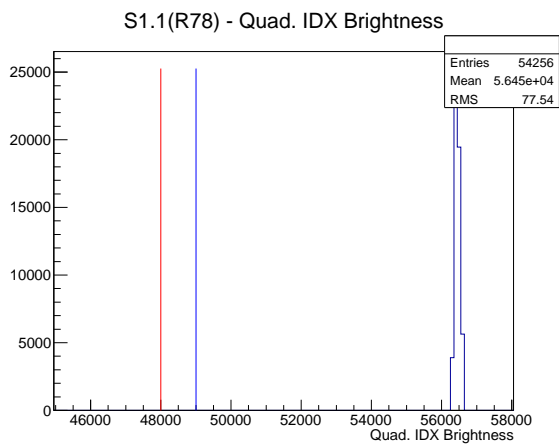

Target Performance Report - S1.1(R78)

Report Generated: September 29, 2012,

Last Actuation: 29/09/12 14:42:08

1 Operation Summary

	Last Shift	Total
Actuations:	54.3K	253.4 K
Quadrature Count errors:	1	21
Fiber ADC errors:	0	0
BPS errors (during actuation):	0	0
(R78) Gaps > 3s & < 10s:	2424	2502
(R78) Gaps > 10s:	614	634
(R78) SP2 Corrections:	2722	2826
(R78) Capture Over/Under shoots:	7202/3189	7513/10702

2 Mechanical Performance

Starting position for the last 2000 actuations.

Starting position width over time.

Acceleration for the last 2000 actuations.

Acceleration over time. Normalised to a temperature 45C using the temperature data collected by the system.

3 Optical Performance

4 BPS Check