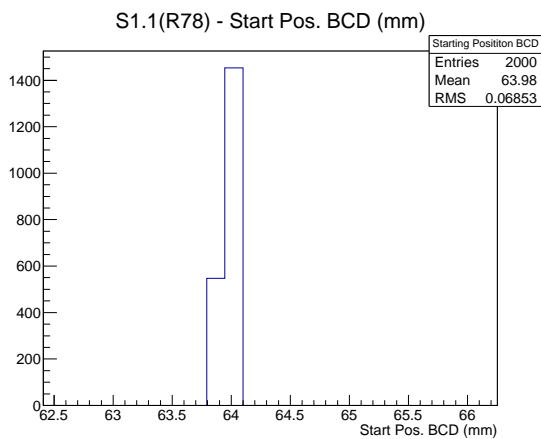

Target Performance Report - S1.1(R78)

Report Generated: September 29, 2012,

Last Actuation: 29/09/12 14:42:08

1 Operation Summary

	Last Shift	Total
Actuations:	54.3K	253.4 K
Quadrature Count errors:	1	21
Fiber ADC errors:	0	0
BPS errors (during actuation):	0	0
(R78) Gaps > 3s & < 10s:	2424	2502
(R78) Gaps > 10s:	614	634
(R78) SP2 Corrections:	2722	2826
(R78) Capture Over/Under shoots:	7202/3189	7513/10702

2 Mechanical Performance

Starting position for the last 2000 actuations.

Starting position width over time.

Acceleration for the last 2000 actuations.

Acceleration over time. Normalised to a temperature 45C using the temperature data collected by the system.