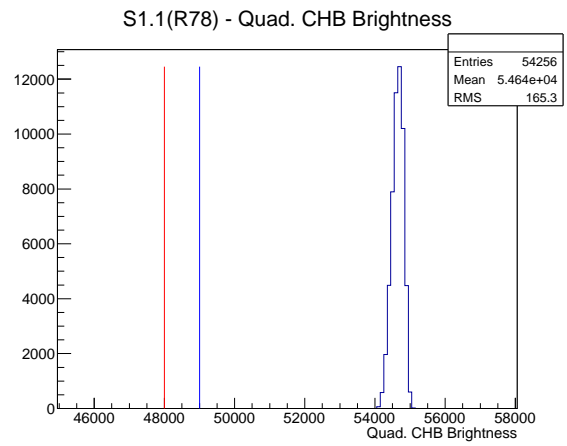

Target Performance Report - S1.1(R78)

Report Generated: September 29, 2012,

Last Actuation: 29/09/12 14:42:08

1 Operation Summary

	Last Shift	Total
Actuations:	54.3K	253.4 K
Quadrature Count errors:	1	21
Fiber ADC errors:	0	0
BPS errors (during actuation):	0	0
(R78) Gaps > 3s & < 10s:	2424	2502
(R78) Gaps > 10s:	614	634
(R78) SP2 Corrections:	2722	2826
(R78) Capture Over/Under shoots:	7202/3189	7513/10702

2 Mechanical Performance

Starting position for the last 2000 actuations.

Starting position width over time.

Acceleration for the last 2000 actuations.

Acceleration over time. Normalised to a temperature 45C using the temperature data collected by the system.

3 Optical Performance

4 BPS Check