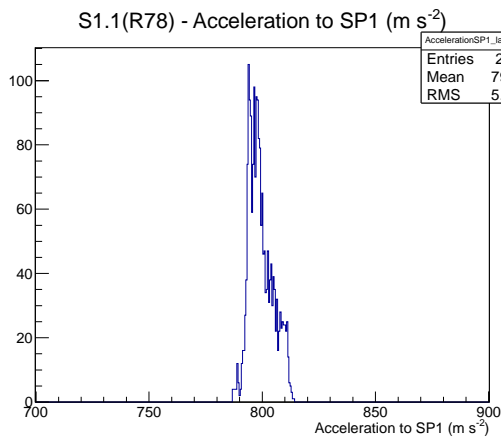

Target Performance Report - S1.1(R78)

Report Generated: September 29, 2012,

Last Actuation: 29/09/12 14:42:08

1 Operation Summary

	Last Shift	Total
Actuations:	54.3K	253.4 K
Quadrature Count errors:	1	21
Fiber ADC errors:	0	0
BPS errors (during actuation):	0	0
(R78) Gaps > 3s & < 10s:	2424	2502
(R78) Gaps > 10s:	614	634
(R78) SP2 Corrections:	2722	2826
(R78) Capture Over/Under shoots:	7202/3189	7513/10702

2 Mechanical Performance

Starting position for the last 2000 actuations.

Starting position width over time.

Acceleration for the last 2000 actuations.

Acceleration over time. Normalised to a temperature 45C using the temperature data collected by the system.