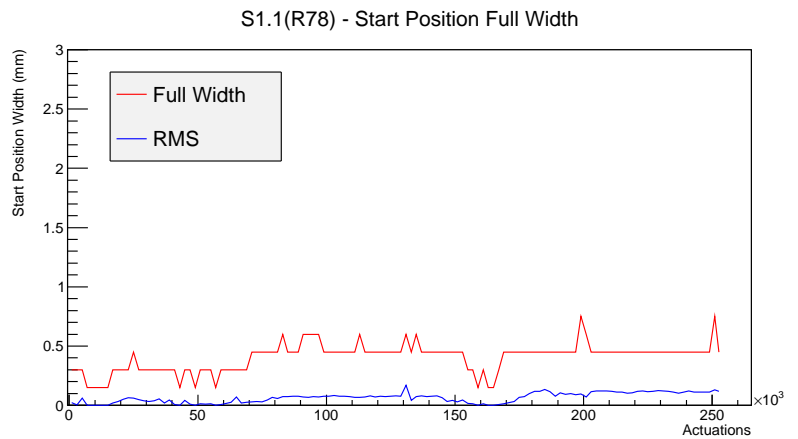

Target Performance Report - S1.1(R78)

Report Generated: September 29, 2012,

Last Actuation: 29/09/12 14:42:08

1 Operation Summary

	Last Shift	Total
Actuations:	54.3K	253.4 K
Quadrature Count errors:	1	21
Fiber ADC errors:	0	0
BPS errors (during actuation):	0	0
(R78) Gaps > 3s & < 10s:	2424	2502
(R78) Gaps > 10s:	614	634
(R78) SP2 Corrections:	2722	2826
(R78) Capture Over/Under shoots:	7202/3189	7513/10702

2 Mechanical Performance

Starting position for the last 2000 actuations.

Starting position width over time.

Acceleration for the last 2000 actuations.

Acceleration over time. Normalised to a temperature 45C using the temperature data collected by the system.