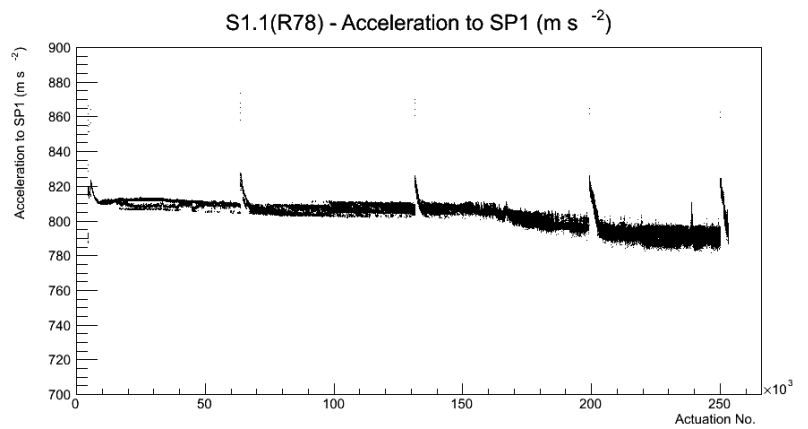

Target Performance Report - S1.1(R78)

Report Generated: September 29, 2012,

Last Actuation: 29/09/12 14:42:08

1 Operation Summary

	Last Shift	Total
Actuations:	54.3K	253.4 K
Quadrature Count errors:	1	21
Fiber ADC errors:	0	0
BPS errors (during actuation):	0	0
(R78) Gaps > 3s & < 10s:	2424	2502
(R78) Gaps > 10s:	614	634
(R78) SP2 Corrections:	2722	2826
(R78) Capture Over/Under shoots:	7202/3189	7513/10702

2 Mechanical Performance

Starting position for the last 2000 actuations.

Starting position width over time.

Acceleration for the last 2000 actuations.

Acceleration over time. Normalised to a temperature 45C using the temperature data collected by the system.