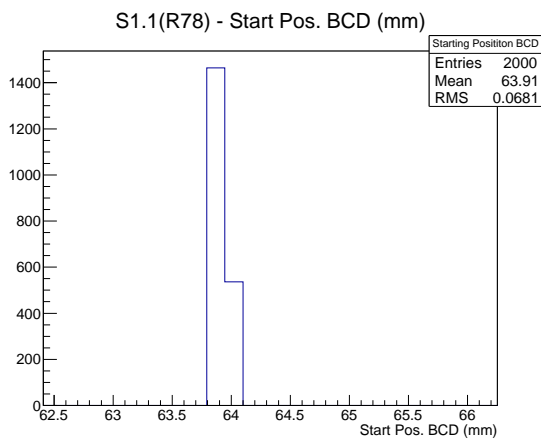

Target Performance Report - S1.1(R78)

Report Generated: September 28, 2012,

Last Actuation: 28/09/12 11:58:37

1 Operation Summary

	Last Shift	Total
Actuations:	67.6K	199.1 K
Quadrature Count errors:	20	20
Fiber ADC errors:	0	0
BPS errors (during actuation):	0	0
(R78) Gaps > 3s & < 10s:	78	78
(R78) Gaps > 10s:	6	20
(R78) SP2 Corrections:	94	104
(R78) Capture Over/Under shoots:	158/97	214/311

2 Mechanical Performance

Starting position for the last 2000 actuations.

Starting position width over time.

Acceleration for the last 2000 actuations.

Acceleration over time. Normalised to a temperature 45C using the temperature data collected by the system.