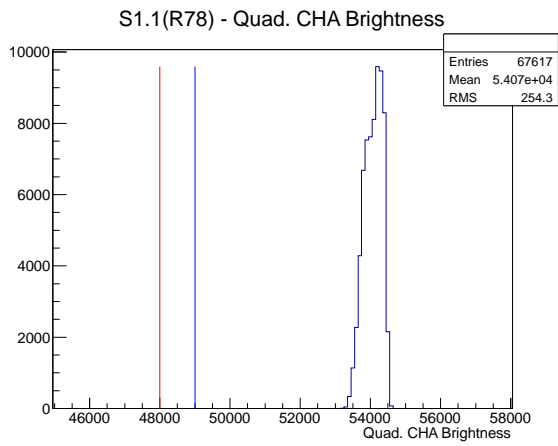

Target Performance Report - S1.1(R78)

Report Generated: September 28, 2012,

Last Actuation: 28/09/12 11:58:37

1 Operation Summary

	Last Shift	Total
Actuations:	67.6K	199.1 K
Quadrature Count errors:	20	20
Fiber ADC errors:	0	0
BPS errors (during actuation):	0	0
(R78) Gaps > 3s & < 10s:	78	78
(R78) Gaps > 10s:	6	20
(R78) SP2 Corrections:	94	104
(R78) Capture Over/Under shoots:	158/97	214/311

2 Mechanical Performance

Starting position for the last 2000 actuations.

Starting position width over time.

Acceleration for the last 2000 actuations.

Acceleration over time. Normalised to a temperature 45C using the temperature data collected by the system.

3 Optical Performance

4 BPS Check