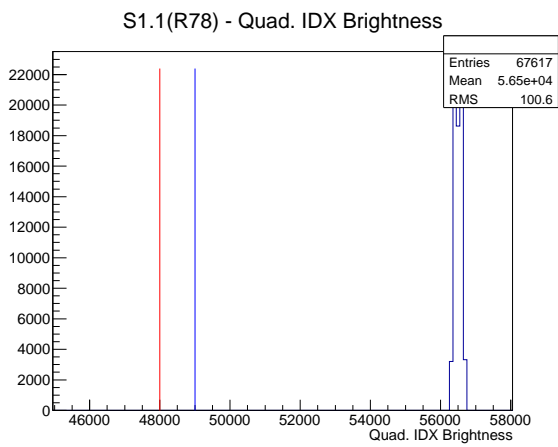

Target Performance Report - S1.1(R78)

Report Generated: September 28, 2012,

Last Actuation: 28/09/12 11:58:37

1 Operation Summary

	Last Shift	Total
Actuations:	67.6K	199.1 K
Quadrature Count errors:	20	20
Fiber ADC errors:	0	0
BPS errors (during actuation):	0	0
(R78) Gaps > 3s & < 10s:	78	78
(R78) Gaps > 10s:	6	20
(R78) SP2 Corrections:	94	104
(R78) Capture Over/Under shoots:	158/97	214/311

2 Mechanical Performance

Starting position for the last 2000 actuations.

Starting position width over time.

Acceleration for the last 2000 actuations.

Acceleration over time. Normalised to a temperature 45C using the temperature data collected by the system.

3 Optical Performance

4 BPS Check