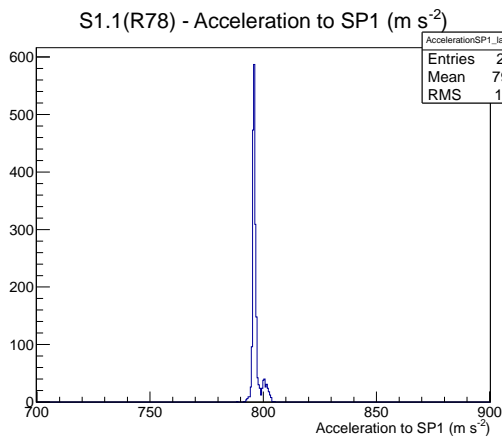

Target Performance Report - S1.1(R78)

Report Generated: September 28, 2012,

Last Actuation: 28/09/12 11:58:37

1 Operation Summary

	Last Shift	Total
Actuations:	67.6K	199.1 K
Quadrature Count errors:	20	20
Fiber ADC errors:	0	0
BPS errors (during actuation):	0	0
(R78) Gaps > 3s & < 10s:	78	78
(R78) Gaps > 10s:	6	20
(R78) SP2 Corrections:	94	104
(R78) Capture Over/Under shoots:	158/97	214/311

2 Mechanical Performance

Starting position for the last 2000 actuations.

Starting position width over time.

Acceleration for the last 2000 actuations.

Acceleration over time. Normalised to a temperature 45C using the temperature data collected by the system.