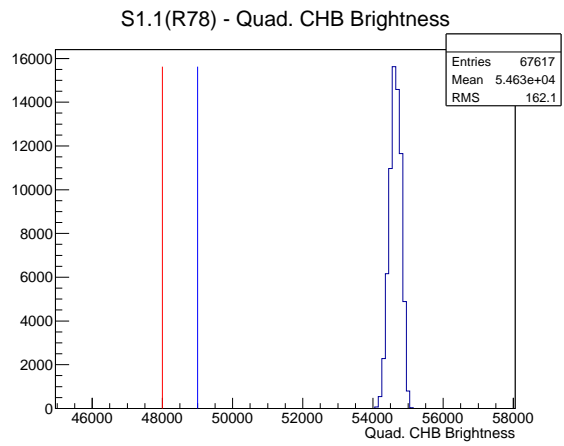

Target Performance Report - S1.1(R78)

Report Generated: September 28, 2012,

Last Actuation: 28/09/12 11:58:37

1 Operation Summary

	Last Shift	Total
Actuations:	67.6K	199.1 K
Quadrature Count errors:	20	20
Fiber ADC errors:	0	0
BPS errors (during actuation):	0	0
(R78) Gaps > 3s & < 10s:	78	78
(R78) Gaps > 10s:	6	20
(R78) SP2 Corrections:	94	104
(R78) Capture Over/Under shoots:	158/97	214/311

2 Mechanical Performance

Starting position for the last 2000 actuations.

Starting position width over time.

Acceleration for the last 2000 actuations.

Acceleration over time. Normalised to a temperature 45C using the temperature data collected by the system.

3 Optical Performance

4 BPS Check