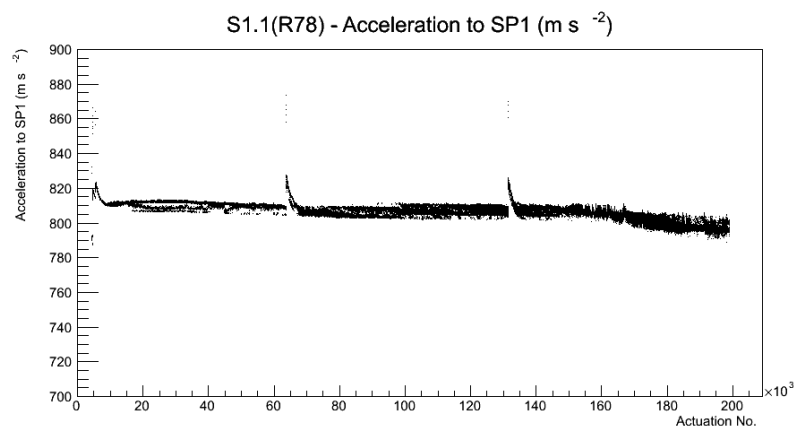

Target Performance Report - S1.1(R78)

Report Generated: September 28, 2012,

Last Actuation: 28/09/12 11:58:37

1 Operation Summary

	Last Shift	Total
Actuations:	67.6K	199.1 K
Quadrature Count errors:	20	20
Fiber ADC errors:	0	0
BPS errors (during actuation):	0	0
(R78) Gaps > 3s & < 10s:	78	78
(R78) Gaps > 10s:	6	20
(R78) SP2 Corrections:	94	104
(R78) Capture Over/Under shoots:	158/97	214/311

2 Mechanical Performance

Starting position for the last 2000 actuations.

Starting position width over time.

Acceleration for the last 2000 actuations.

Acceleration over time. Normalised to a temperature 45C using the temperature data collected by the system.