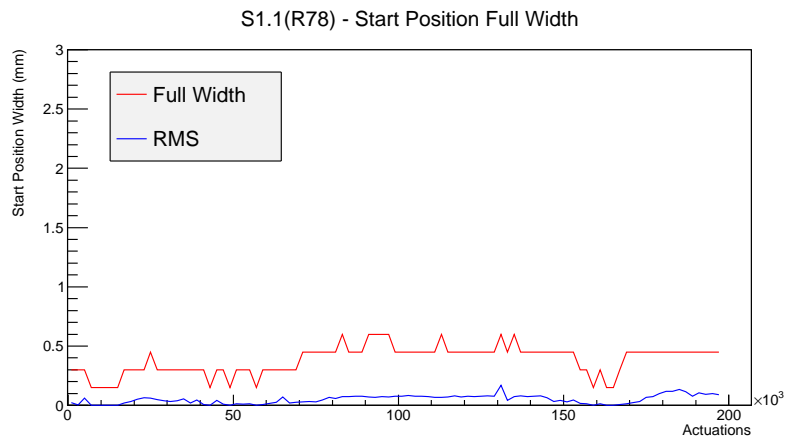

Target Performance Report - S1.1(R78)

Report Generated: September 28, 2012,

Last Actuation: 28/09/12 11:58:37

1 Operation Summary

	Last Shift	Total
Actuations:	67.6K	199.1 K
Quadrature Count errors:	20	20
Fiber ADC errors:	0	0
BPS errors (during actuation):	0	0
(R78) Gaps > 3s & < 10s:	78	78
(R78) Gaps > 10s:	6	20
(R78) SP2 Corrections:	94	104
(R78) Capture Over/Under shoots:	158/97	214/311

2 Mechanical Performance

Starting position for the last 2000 actuations.

Starting position width over time.

Acceleration for the last 2000 actuations.

Acceleration over time. Normalised to a temperature 45C using the temperature data collected by the system.