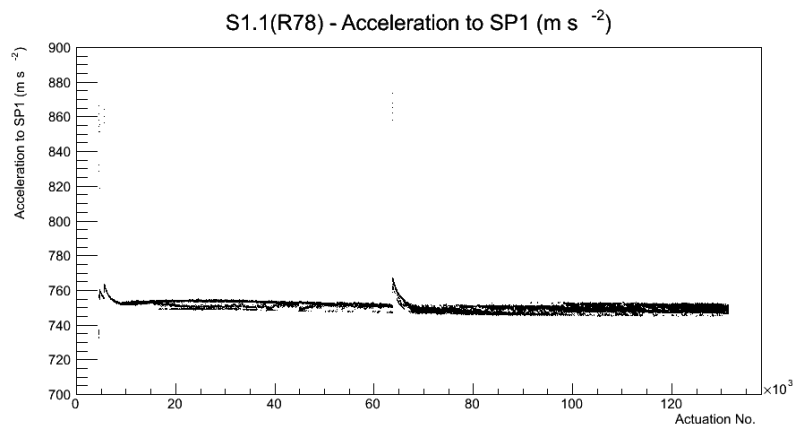

Target Performance Report - S1.1(R78)

Report Generated: September 27, 2012,

Last Actuation: 27/09/12 11:58:41

1 Operation Summary

	Last Shift	Total
Actuations:	67.8K	131.5 K
Quadrature Count errors:	0	0
Fiber ADC errors:	0	0
BPS errors (during actuation):	0	0
(R78) Gaps > 3s & < 10s:	0	0
(R78) Gaps > 10s:	2	14
(R78) SP2 Corrections:	0	10
(R78) Capture Over/Under shoots:	0/0	56/56

2 Mechanical Performance

Starting position for the last 2000 actuations.

Starting position width over time.

Acceleration for the last 2000 actuations.

Acceleration over time. Normalised to a temperature 72C using the temperature data collected by the system.

3 Optical Performance

4 BPS Check