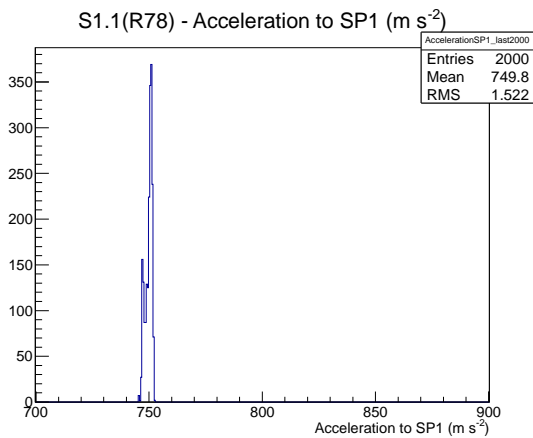

Target Performance Report - S1.1(R78)

Report Generated: September 27, 2012,

Last Actuation: 27/09/12 11:58:41

1 Operation Summary

	Last Shift	Total
Actuations:	67.8K	131.5 K
Quadrature Count errors:	0	0
Fiber ADC errors:	0	0
BPS errors (during actuation):	0	0
(R78) Gaps > 3s & < 10s:	0	0
(R78) Gaps > 10s:	2	14
(R78) SP2 Corrections:	0	10
(R78) Capture Over/Under shoots:	0/0	56/56

2 Mechanical Performance

Starting position for the last 2000 actuations.

Starting position width over time.

Acceleration for the last 2000 actuations.

Acceleration over time. Normalised to a temperature 72C using the temperature data collected by the system.