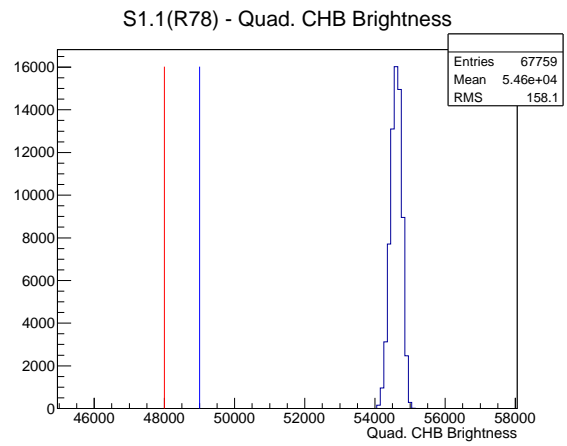

Target Performance Report - S1.1(R78)

Report Generated: September 27, 2012,

Last Actuation: 27/09/12 11:58:41

1 Operation Summary

	Last Shift	Total
Actuations:	67.8K	131.5 K
Quadrature Count errors:	0	0
Fiber ADC errors:	0	0
BPS errors (during actuation):	0	0
(R78) Gaps > 3s & < 10s:	0	0
(R78) Gaps > 10s:	2	14
(R78) SP2 Corrections:	0	10
(R78) Capture Over/Under shoots:	0/0	56/56

2 Mechanical Performance

Starting position for the last 2000 actuations.

Starting position width over time.

Acceleration for the last 2000 actuations.

Acceleration over time. Normalised to a temperature 72C using the temperature data collected by the system.

3 Optical Performance

4 BPS Check