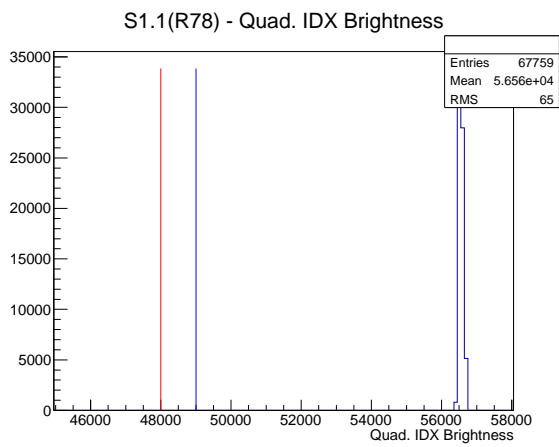

Target Performance Report - S1.1(R78)

Report Generated: September 27, 2012,

Last Actuation: 27/09/12 11:58:41

1 Operation Summary

	Last Shift	Total
Actuations:	67.8K	131.5 K
Quadrature Count errors:	0	0
Fiber ADC errors:	0	0
BPS errors (during actuation):	0	0
(R78) Gaps > 3s & < 10s:	0	0
(R78) Gaps > 10s:	2	14
(R78) SP2 Corrections:	0	10
(R78) Capture Over/Under shoots:	0/0	56/56

2 Mechanical Performance

Starting position for the last 2000 actuations.

Starting position width over time.

Acceleration for the last 2000 actuations.

Acceleration over time. Normalised to a temperature 72C using the temperature data collected by the system.

3 Optical Performance

4 BPS Check