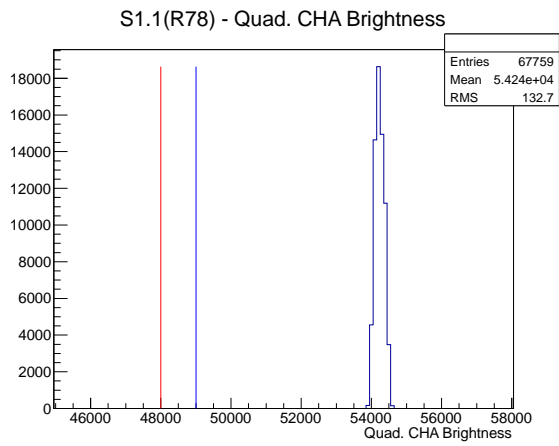

Target Performance Report - S1.1(R78)

Report Generated: September 27, 2012,

Last Actuation: 27/09/12 11:58:41

1 Operation Summary

	Last Shift	Total
Actuations:	67.8K	131.5 K
Quadrature Count errors:	0	0
Fiber ADC errors:	0	0
BPS errors (during actuation):	0	0
(R78) Gaps > 3s & < 10s:	0	0
(R78) Gaps > 10s:	2	14
(R78) SP2 Corrections:	0	10
(R78) Capture Over/Under shoots:	0/0	56/56

2 Mechanical Performance

Starting position for the last 2000 actuations.

Starting position width over time.

Acceleration for the last 2000 actuations.

Acceleration over time. Normalised to a temperature 72C using the temperature data collected by the system.

3 Optical Performance

4 BPS Check