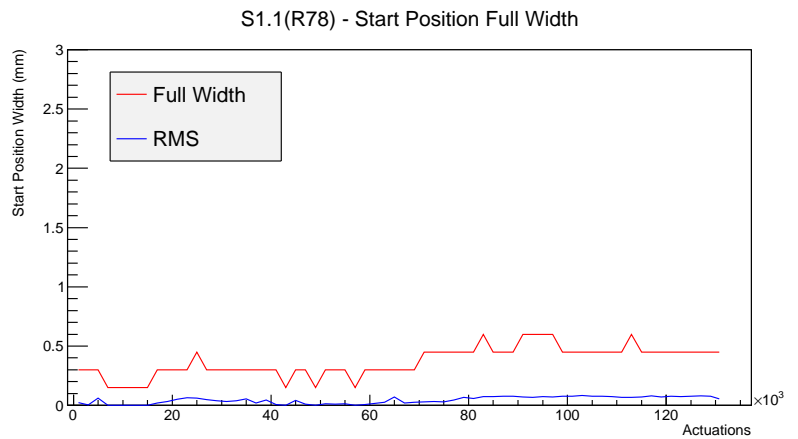

Target Performance Report - S1.1(R78)

Report Generated: September 27, 2012,

Last Actuation: 27/09/12 11:58:41

1 Operation Summary

	Last Shift	Total
Actuations:	67.8K	131.5 K
Quadrature Count errors:	0	0
Fiber ADC errors:	0	0
BPS errors (during actuation):	0	0
(R78) Gaps > 3s & < 10s:	0	0
(R78) Gaps > 10s:	2	14
(R78) SP2 Corrections:	0	10
(R78) Capture Over/Under shoots:	0/0	56/56

2 Mechanical Performance

Starting position for the last 2000 actuations.

Starting position width over time.

Acceleration for the last 2000 actuations.

Acceleration over time. Normalised to a temperature 72C using the temperature data collected by the system.