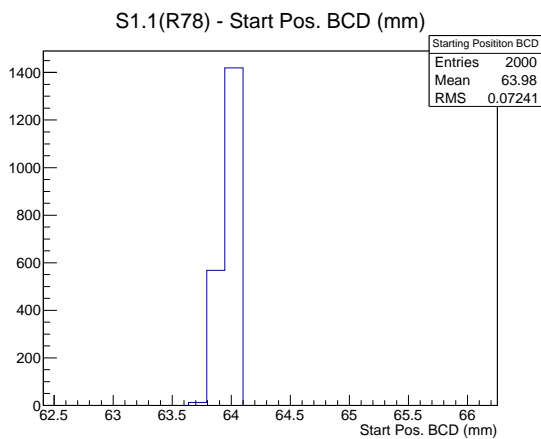

Target Performance Report - S1.1(R78)

Report Generated: September 27, 2012,

Last Actuation: 27/09/12 11:58:41

1 Operation Summary

	Last Shift	Total
Actuations:	67.8K	131.5 K
Quadrature Count errors:	0	0
Fiber ADC errors:	0	0
BPS errors (during actuation):	0	0
(R78) Gaps > 3s & < 10s:	0	0
(R78) Gaps > 10s:	2	14
(R78) SP2 Corrections:	0	10
(R78) Capture Over/Under shoots:	0/0	56/56

2 Mechanical Performance

Starting position for the last 2000 actuations.

Starting position width over time.

Acceleration for the last 2000 actuations.

Acceleration over time. Normalised to a temperature 72C using the temperature data collected by the system.