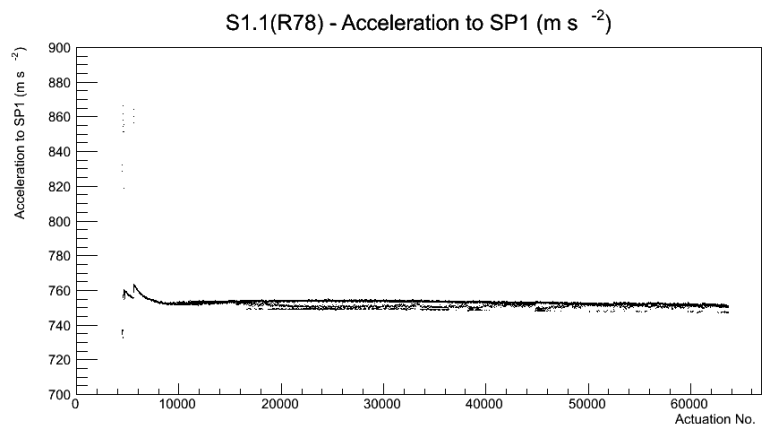

## 2 Mechanical Performance

Starting position for the last 2000 actuations.

Starting position width over time.

Acceleration for the last 2000 actuations.

Acceleration over time. Normalised to a temperature 72C using the temperature data collected by the system.

### 3 Optical Performance