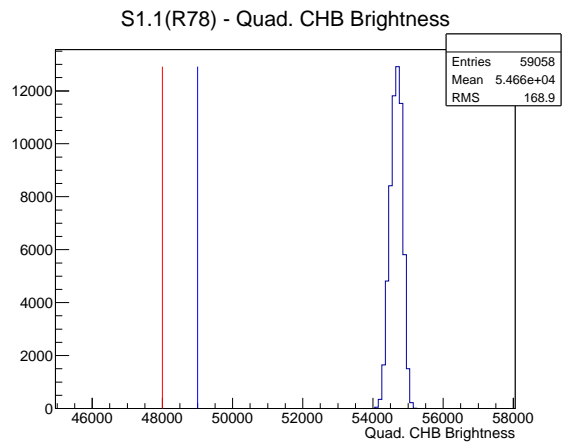

## 2 Mechanical Performance

Starting position for the last 2000 actuations.

Starting position width over time.

Acceleration for the last 2000 actuations.

Acceleration over time. Normalised to a temperature 72C using the temperature data collected by the system.

### 3 Optical Performance