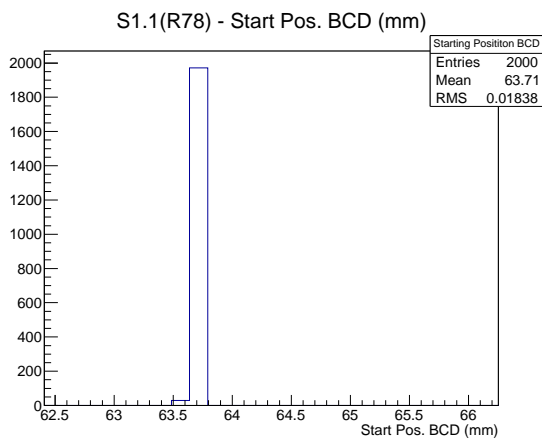

## 1 Operation Summary

	Last Shift	Total
Actuations:	59.1K	63.7 K
Quadrature Count errors:	0	0
Fiber ADC errors:	0	0
BPS errors (during actuation):	0	0
(R78) Gaps > 3s & < 10s:	0	0
(R78) Gaps > 10s:	4	12
(R78) SP2 Corrections:	0	10
(R78) Capture Over/Under shoots:	0/0	56/56

## 2 Mechanical Performance

Starting position for the last 2000 actuations.

Starting position width over time.

Acceleration for the last 2000 actuations.

Acceleration over time. Normalised to a temperature 72C using the temperature data collected by the system.