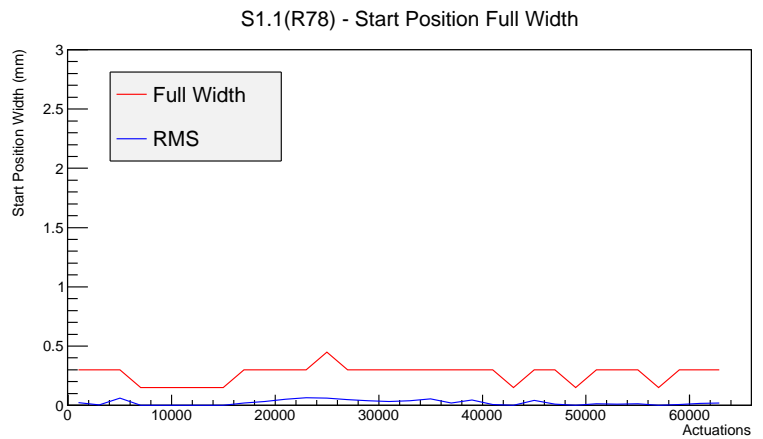

## 1 Operation Summary

	Last Shift	Total
Actuations:	59.1K	63.7 K
Quadrature Count errors:	0	0
Fiber ADC errors:	0	0
BPS errors (during actuation):	0	0
(R78) Gaps > 3s & < 10s:	0	0
(R78) Gaps > 10s:	4	12
(R78) SP2 Corrections:	0	10
(R78) Capture Over/Under shoots:	0/0	56/56

## 2 Mechanical Performance

Starting position for the last 2000 actuations.

Starting position width over time.

Acceleration for the last 2000 actuations.

Acceleration over time. Normalised to a temperature 72C using the temperature data collected by the system.