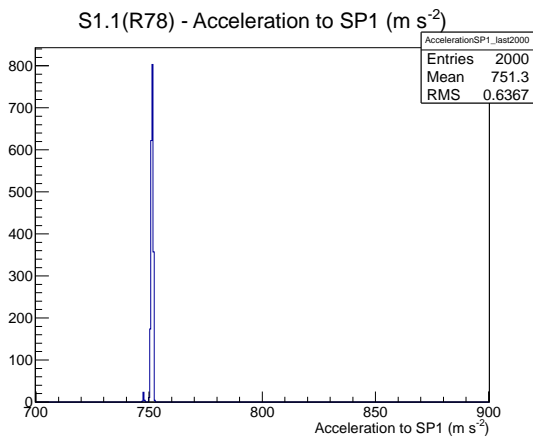

## 1 Operation Summary

	Last Shift	Total
Actuations:	59.1K	63.7 K
Quadrature Count errors:	0	0
Fiber ADC errors:	0	0
BPS errors (during actuation):	0	0
(R78) Gaps > 3s & < 10s:	0	0
(R78) Gaps > 10s:	4	12
(R78) SP2 Corrections:	0	10
(R78) Capture Over/Under shoots:	0/0	56/56

## 2 Mechanical Performance

Starting position for the last 2000 actuations.

Starting position width over time.

Acceleration for the last 2000 actuations.

Acceleration over time. Normalised to a temperature 72C using the temperature data collected by the system.