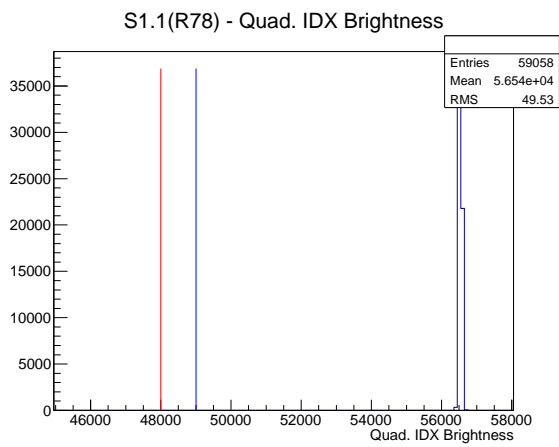

## 2 Mechanical Performance

Starting position for the last 2000 actuations.

Starting position width over time.

Acceleration for the last 2000 actuations.

Acceleration over time. Normalised to a temperature 72C using the temperature data collected by the system.

### 3 Optical Performance