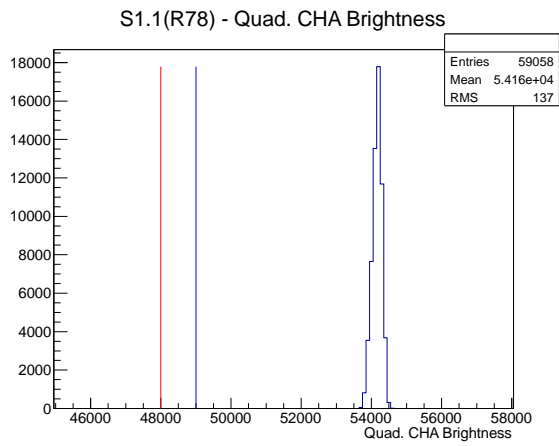

## 2 Mechanical Performance

Starting position for the last 2000 actuations.

Starting position width over time.

Acceleration for the last 2000 actuations.

Acceleration over time. Normalised to a temperature 72C using the temperature data collected by the system.

### 3 Optical Performance